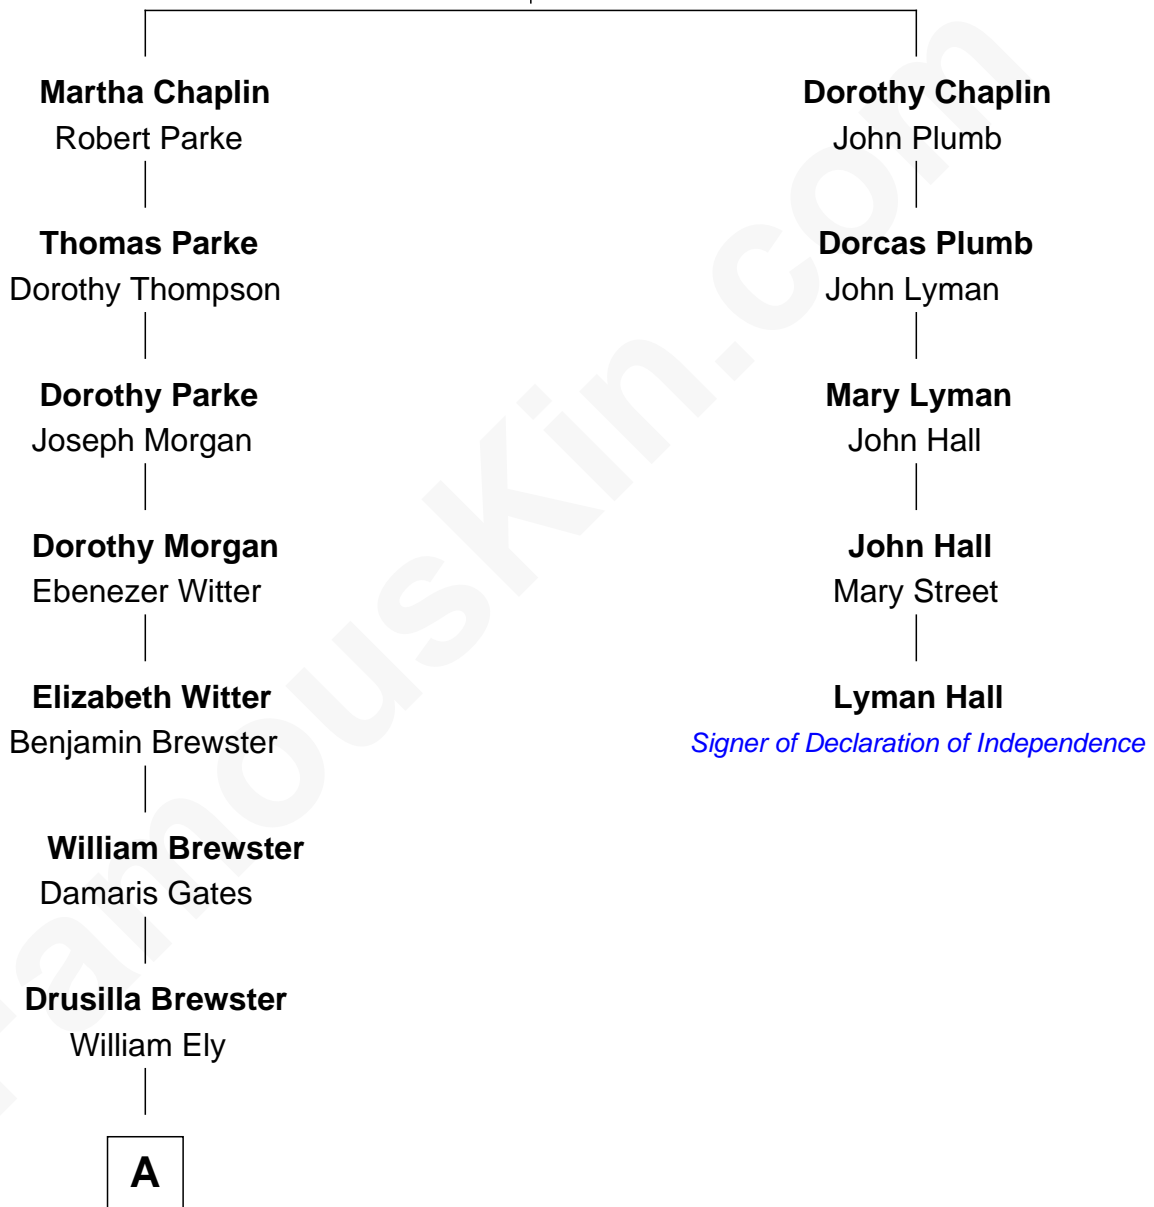

FamousKin.com Relationship Chart of

Elisabeth Shue

TV and Movie Actress

4th cousin 9 times removed of

Lyman Hall

Signer of the Declaration of Independence

William Chaplin
Agnes Holborough

A

—
Eli Ely

Bathsheba Blake

—
Lucy Beckwith Ely

Charles Ingraham Cooley

—
Mary Jane Cooley

Giles Buckingham Willcox

—
Harriet Grace Brewster Willcox

Alexander Hunter Gunn