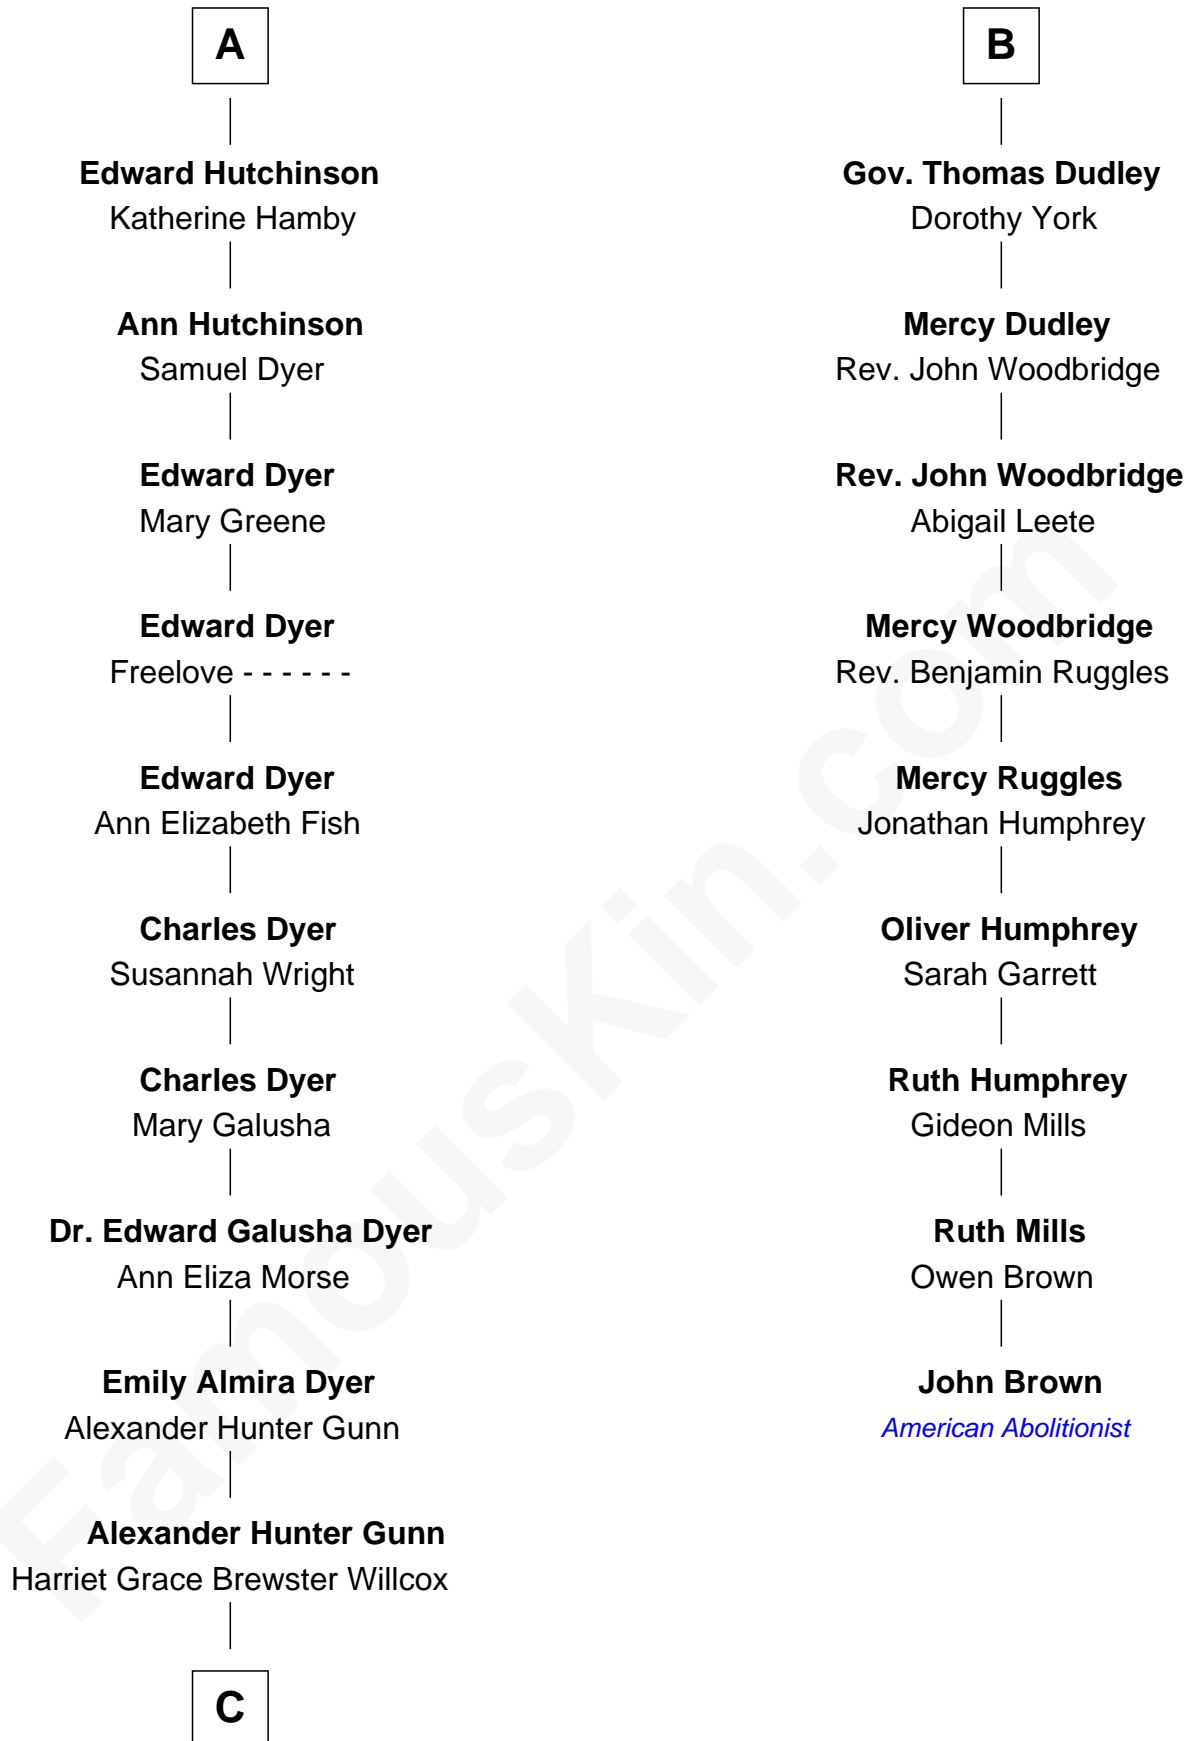

## Relationship Chart of

**Elisabeth Shue**

*TV and Movie Actress*

15th cousin 4 times removed of

**John Brown**

*American Abolitionist*

**Sir Walter Blount**

Sancha de Ayala

**C**

**Mary Brewster Gunn**  
Adoniram Judson Wells

**Anne Brewster Wells**  
James William Shue

**Elisabeth Shue**  
*TV and Movie Actress*

FamousKin.com