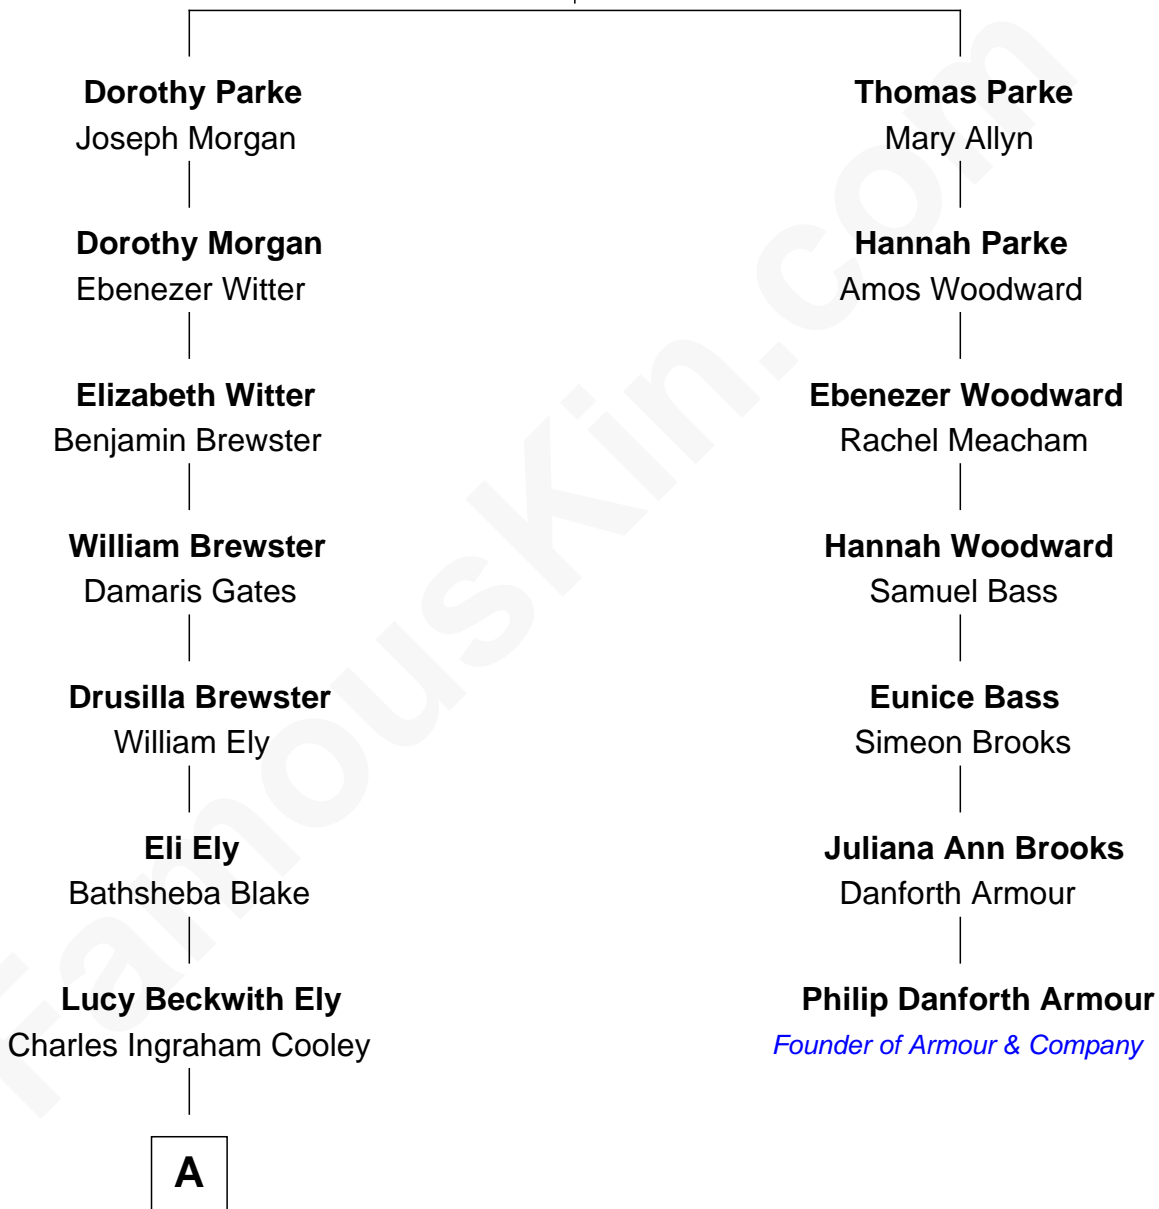

# FamousKin.com Relationship Chart of

**Elisabeth Shue**

*TV and Movie Actress*

6th cousin 5 times removed of

**Philip Danforth Armour**

*Founder of Armour & Company*

**Thomas Parke**  
Dorothy Thompson

**A**

—  
**Mary Jane Cooley**  
Giles Buckingham Willcox

—  
**Harriet Grace Brewster Willcox**  
Alexander Hunter Gunn

—  
**Mary Brewster Gunn**  
Adoniram Judson Wells

—  
**Anne Brewster Wells**  
James William Shue

—  
**Elisabeth Shue**  
*TV and Movie Actress*