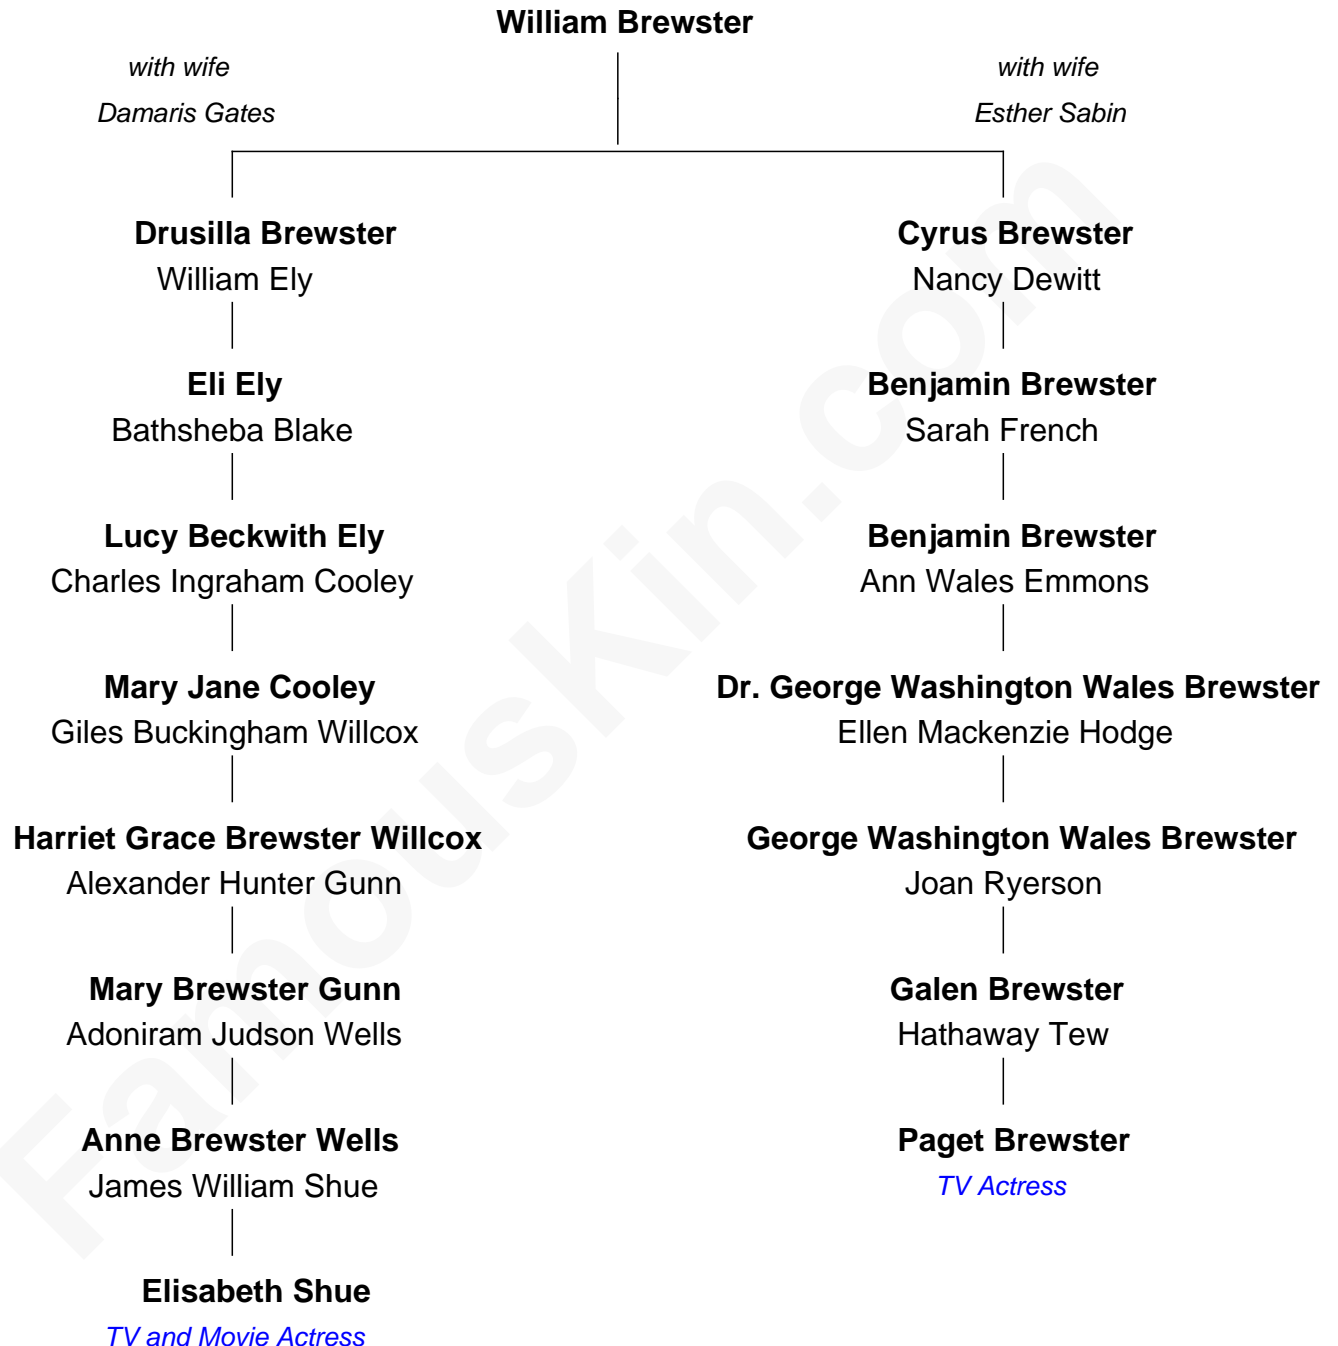

FamousKin.com Relationship Chart of

Elisabeth Shue

TV and Movie Actress

6th cousin 1 time removed of

Paget Brewster

TV Actress

Elisabeth Shue photo by [Joi](#) (CC BY-SA 3.0)

Paget Brewster photo by [Jonathan Reilly](#) (CC BY-SA 2.0)