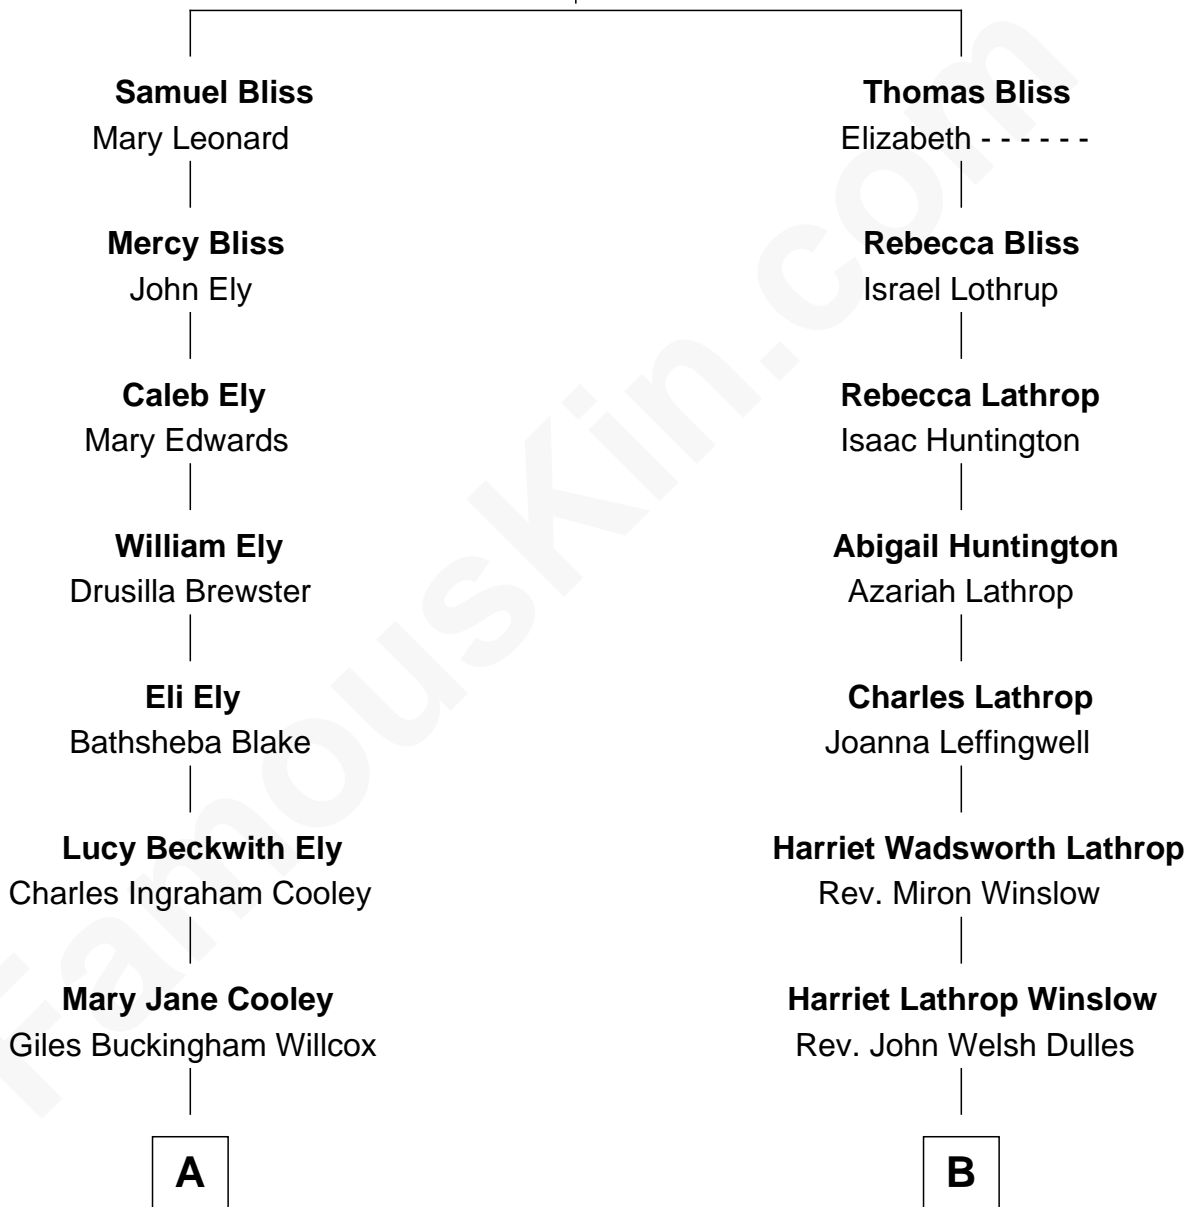

# FamousKin.com Relationship Chart of

**Elisabeth Shue**

*TV and Movie Actress*

8th cousin 2 times removed of

**John Foster Dulles**

*52nd U.S. Secretary of State*

**Thomas Bliss**

*with wife  
Margaret Hulins*

*with wife  
Margaret Snowe*

**A**

**Harriet Grace Brewster Willcox**

Alexander Hunter Gunn

**Mary Brewster Gunn**

Adoniram Judson Wells

**Anne Brewster Wells**

James William Shue

**Elisabeth Shue**

*TV and Movie Actress*

**B**

**Allen Macy Dulles**

Edith Foster

**John Foster Dulles**

*52nd U.S. Secretary of State*