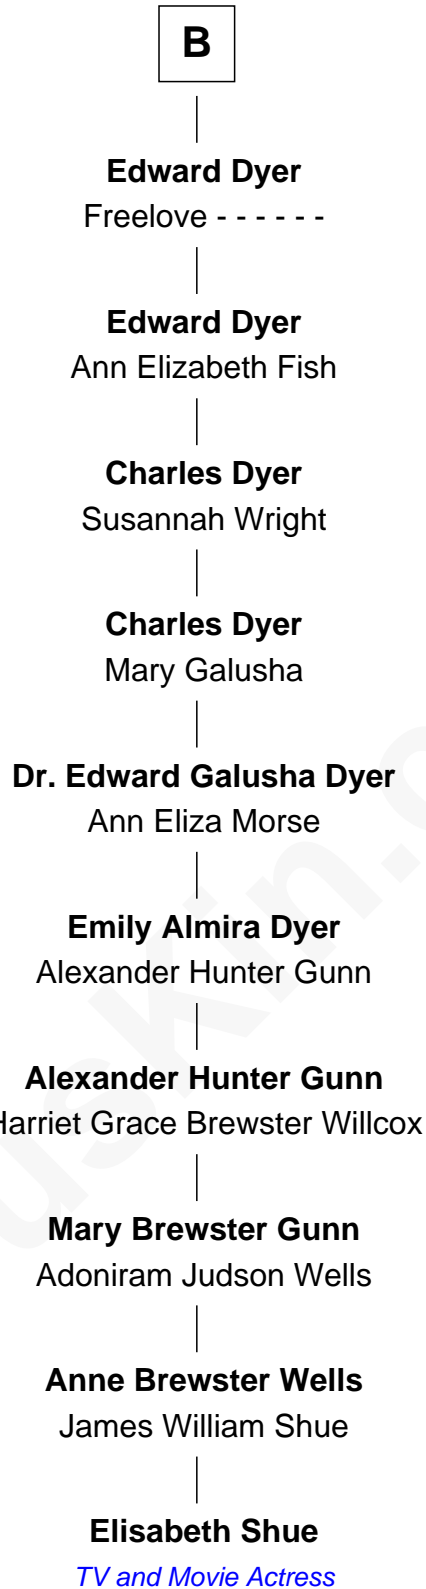

# FamousKin.com Relationship Chart of

**Elisabeth Shue**

*TV and Movie Actress*

25th Great-granddaughter of

**William d'Aubenev**

*Magna Carta Surety*

**William d'Aubenev**

Margaret de Umfreville

**William de Aubenev**

Isabel - - - - -

**Isabel de Aubenev**

Sir Robert de Ros

**William de Ros**

Maude de Vaux

**Sir William de Ros**

Margery de Badlesmere

—  
**Margaret Freville**  
Sir Hugh Willoughby

—  
**Margery Willoughby**  
Sir Godfrey Hilton

—  
**Elizabeth Hilton**  
Richard Thimbleby

—  
**Anne Thimbleby**  
John Booth

—  
**Eleanor Booth**  
Edward Hamby

—  
**William Hamby**  
Margaret Blewett

—  
**Robert Hamby**  
Elizabeth Arnold

—  
**Katherine Hamby**  
Edward Hutchinson

—  
**Ann Hutchinson**  
Samuel Dyer

—  
**Edward Dyer**  
Mary Greene

**B**

Elisabeth Shue photo by [Joi](#) (CC BY-SA 3.0)