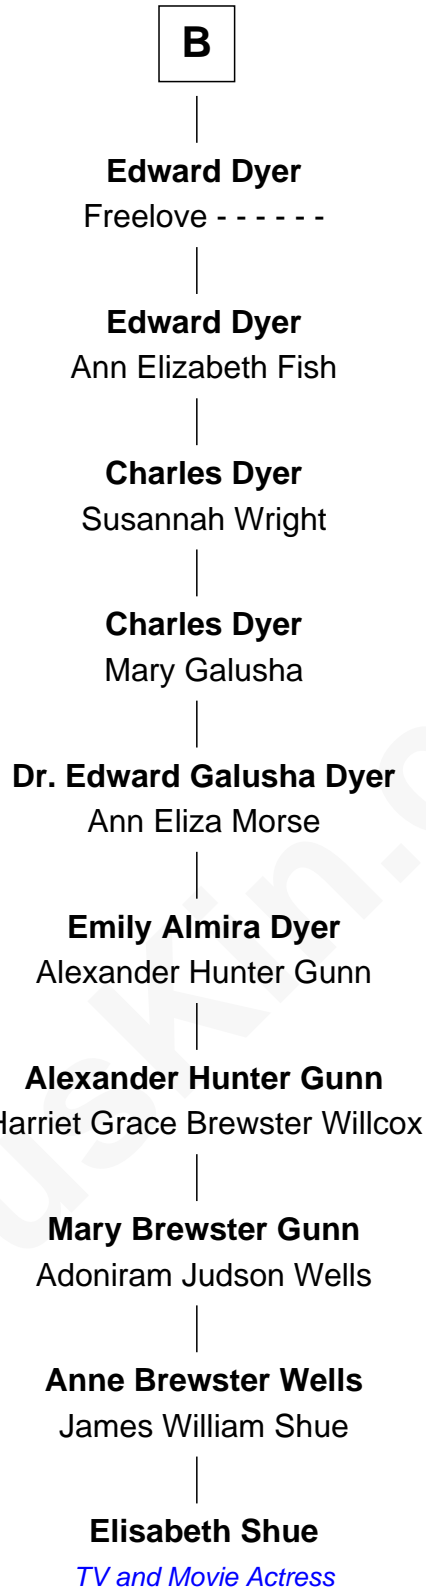

FamousKin.com Relationship Chart of

Elisabeth Shue

TV and Movie Actress

25th Great-granddaughter of

Gilbert de Clare

Magna Carta Surety

Gilbert de Clare

Isabel Marshal

Edward Despencer

Elizabeth Burghersh

Margaret Despencer

Robert de Ferrers

Phillippa Ferrers

Sir Thomas Greene

A

A

Elizabeth Greene

William Raleigh

Sir Edward Raleigh

Margaret Verney

Sir Edward Raleigh

Anne Chamberlayne

Bridget Raleigh

Sir John Cope

Ann Hutchinson

Samuel Dyer

Edward Dyer

Mary Greene

B

Elisabeth Shue photo by [Joi](#) (CC BY-SA 3.0)