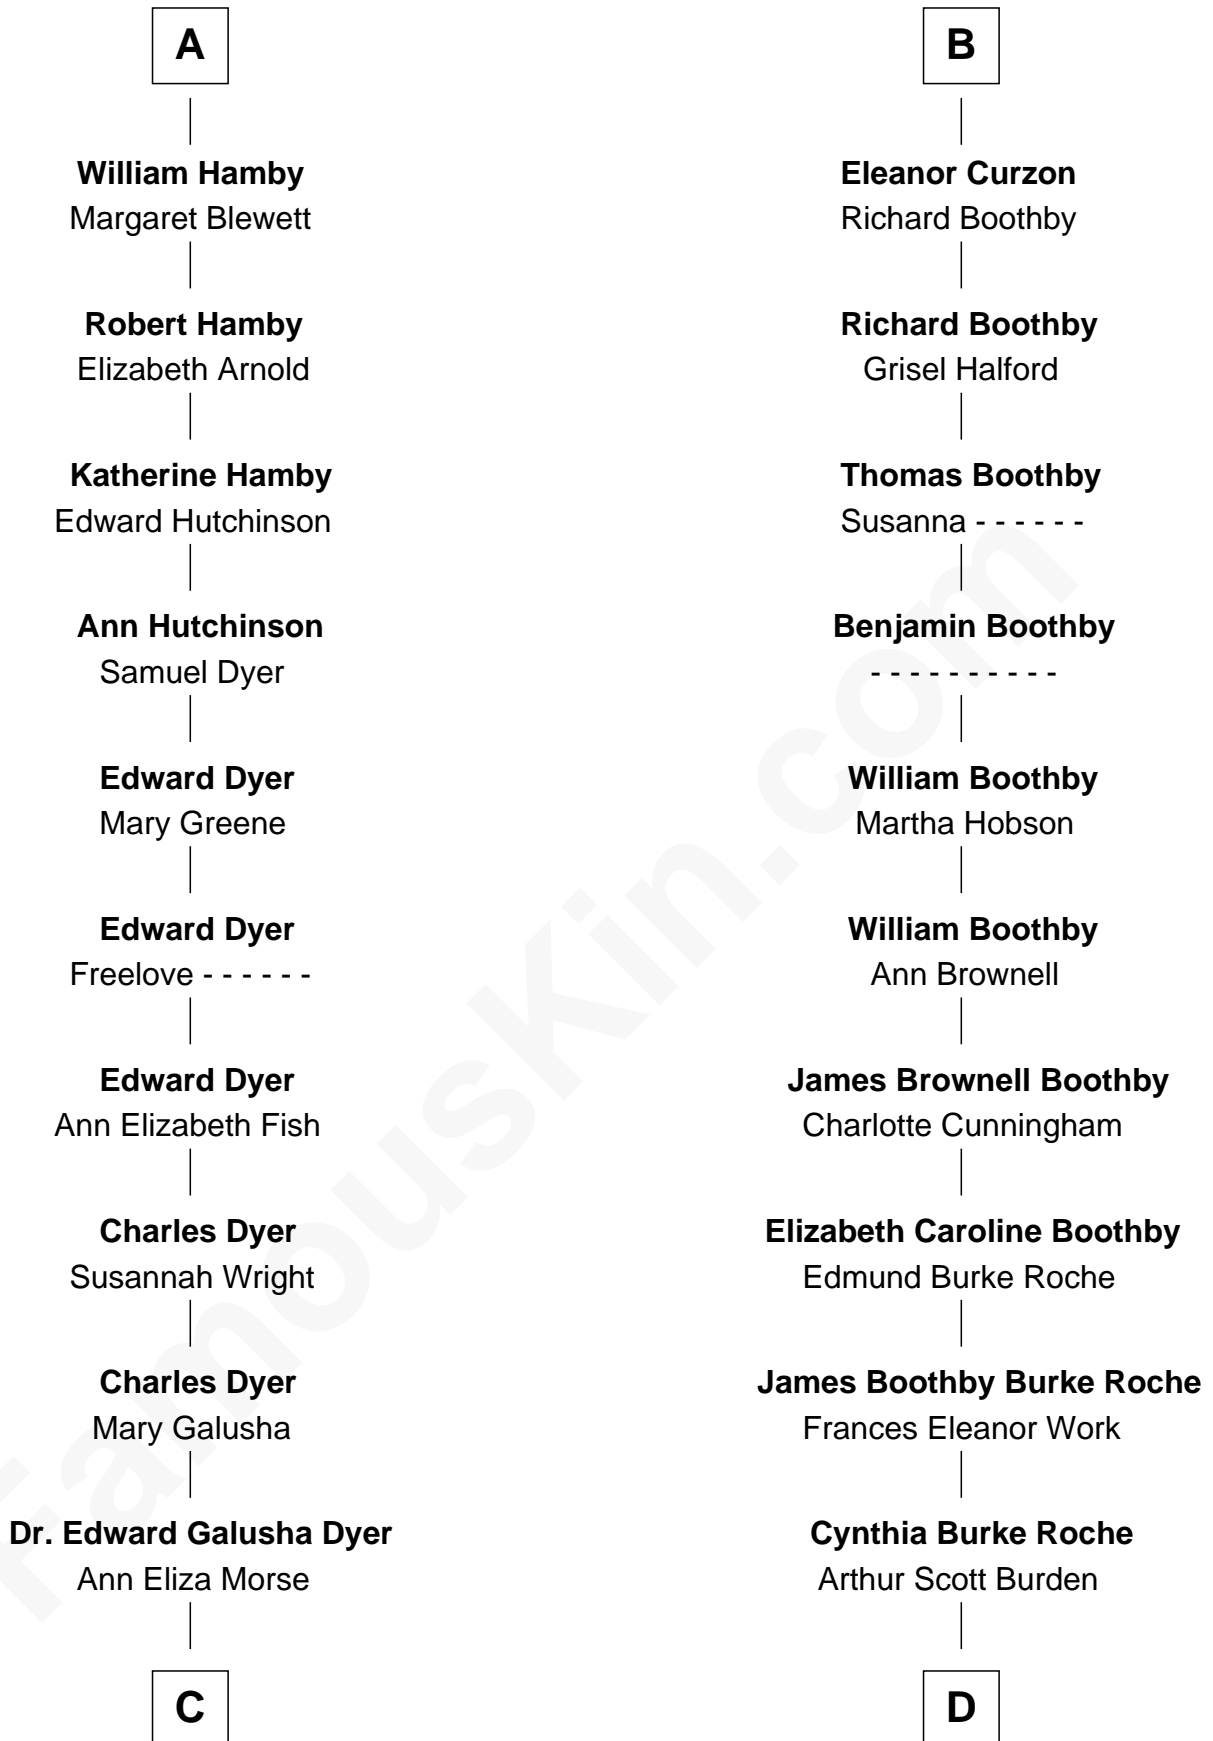

# FamousKin.com Relationship Chart of

**Elisabeth Shue**

*TV and Movie Actress*

19th cousin 2 times removed of

**Oliver Platt**

*Movie Actor*

**John de Welles**

Maud de Roos

**C**

**Emily Almira Dyer**  
Alexander Hunter Gunn

**Alexander Hunter Gunn**  
Harriet Grace Brewster Willcox

**Mary Brewster Gunn**  
Adoniram Judson Wells

**Anne Brewster Wells**  
James William Shue

**Elisabeth Shue**  
*TV and Movie Actress*

**D**

**Eileen Burden**  
Walter Maynard

**Sheila Maynard**  
Nicholas Platt

**Oliver Platt**  
*Movie Actor*