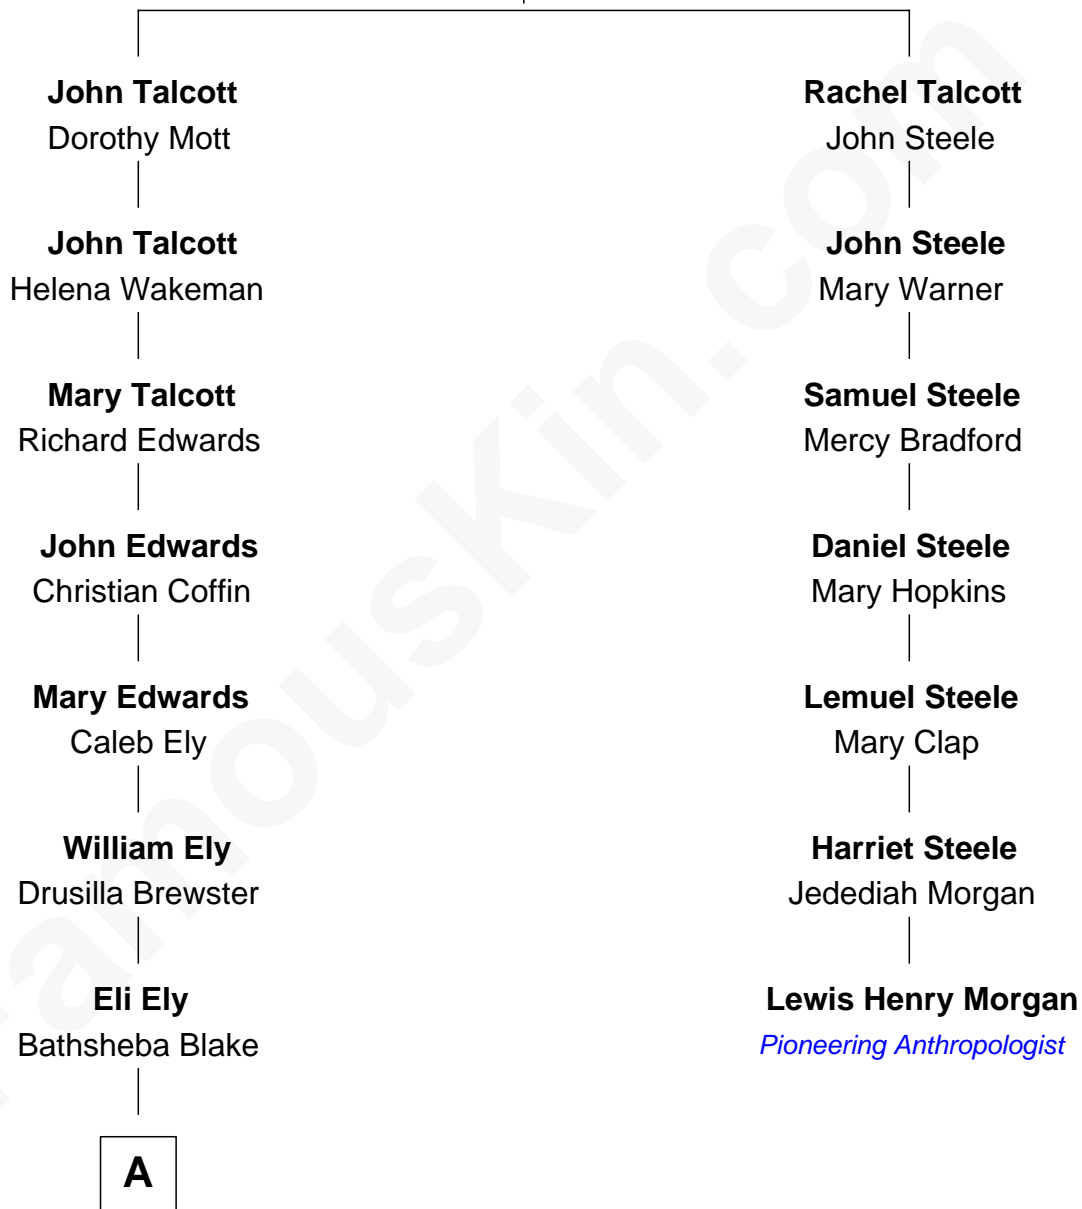

FamousKin.com Relationship Chart of

Elisabeth Shue

TV and Movie Actress

6th cousin 6 times removed of

Lewis Henry Morgan

Pioneering Anthropologist

John Talcott

Anne Skinner

A

—
Lucy Beckwith Ely
Charles Ingraham Cooley

—
Mary Jane Cooley
Giles Buckingham Willcox

—
Harriet Grace Brewster Willcox
Alexander Hunter Gunn

—
Mary Brewster Gunn
Adoniram Judson Wells

—
Anne Brewster Wells
James William Shue

—
Elisabeth Shue
TV and Movie Actress