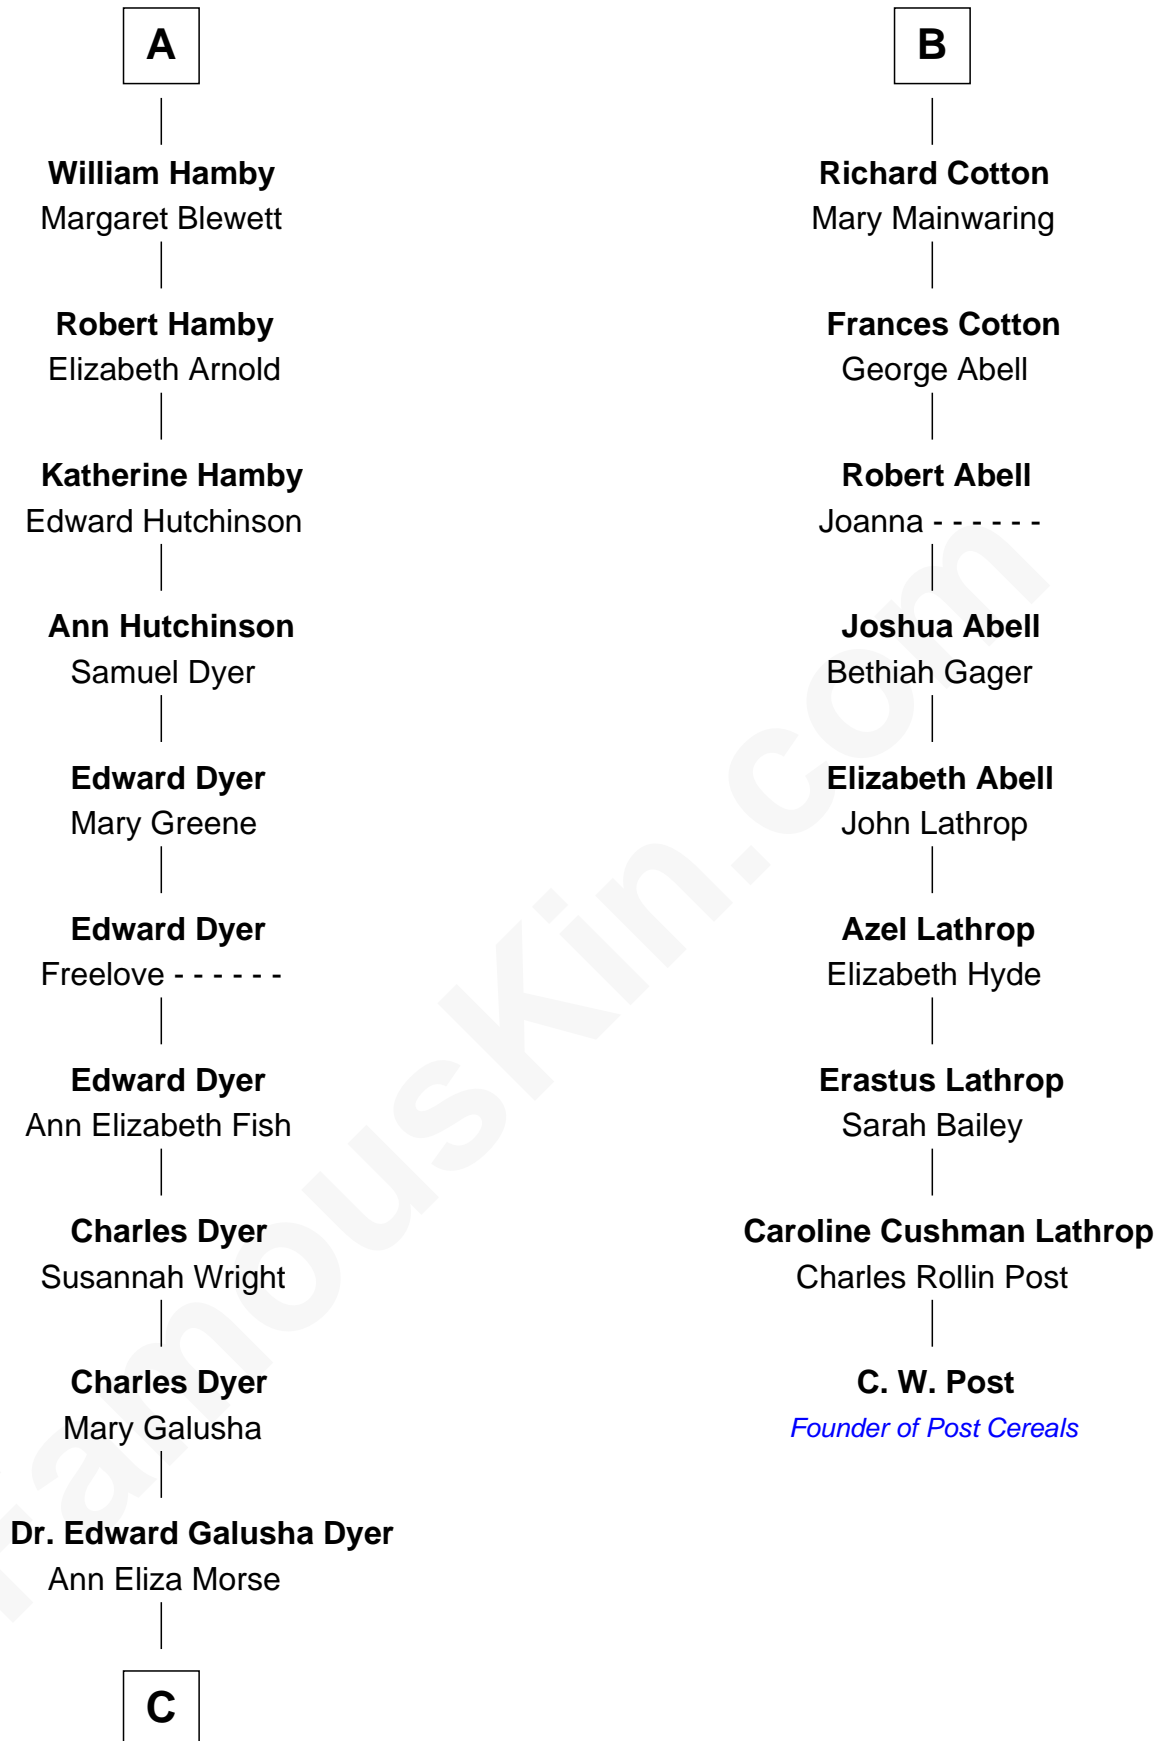

FamousKin.com Relationship Chart of

Elisabeth Shue

TV and Movie Actress

15th cousin 6 times removed of

C. W. Post

Founder of Post Cereals

Sir Philip le Despencer

Joan de Cobham

C

Emily Almira Dyer
Alexander Hunter Gunn

Alexander Hunter Gunn
Harriet Grace Brewster Willcox

Mary Brewster Gunn
Adoniram Judson Wells

Anne Brewster Wells
James William Shue

Elisabeth Shue
TV and Movie Actress