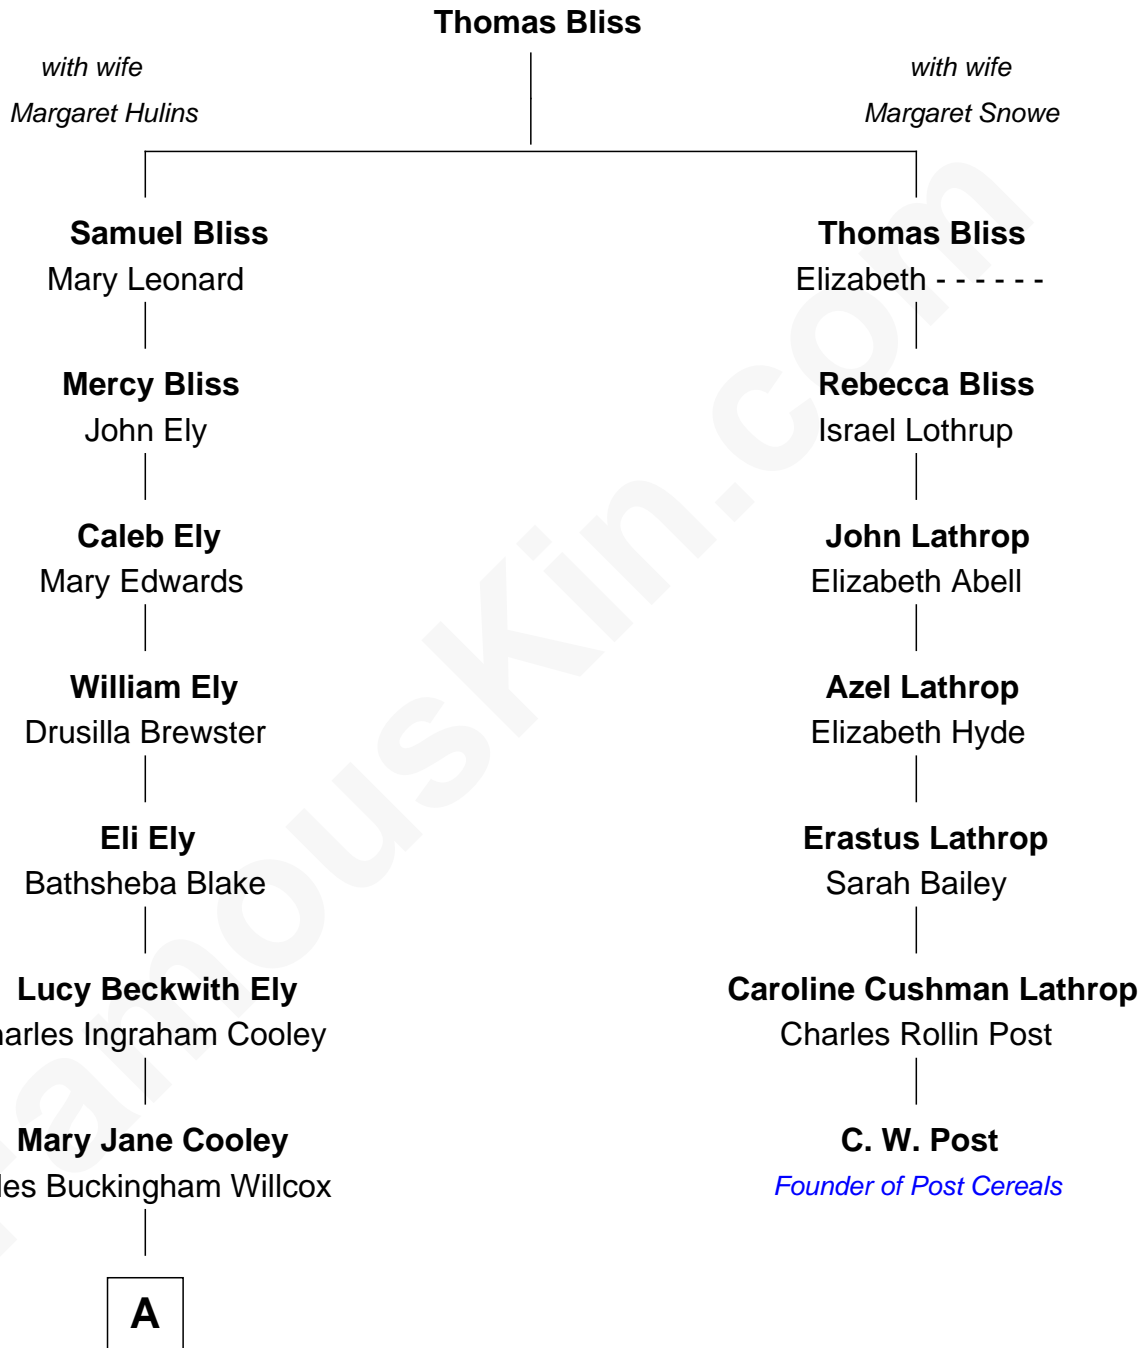

FamousKin.com Relationship Chart of

Elisabeth Shue

TV and Movie Actress

6th cousin 4 times removed of

C. W. Post

Founder of Post Cereals

A

—
Harriet Grace Brewster Willcox

Alexander Hunter Gunn

—
Mary Brewster Gunn

Adoniram Judson Wells

—
Anne Brewster Wells

James William Shue

—
Elisabeth Shue

TV and Movie Actress