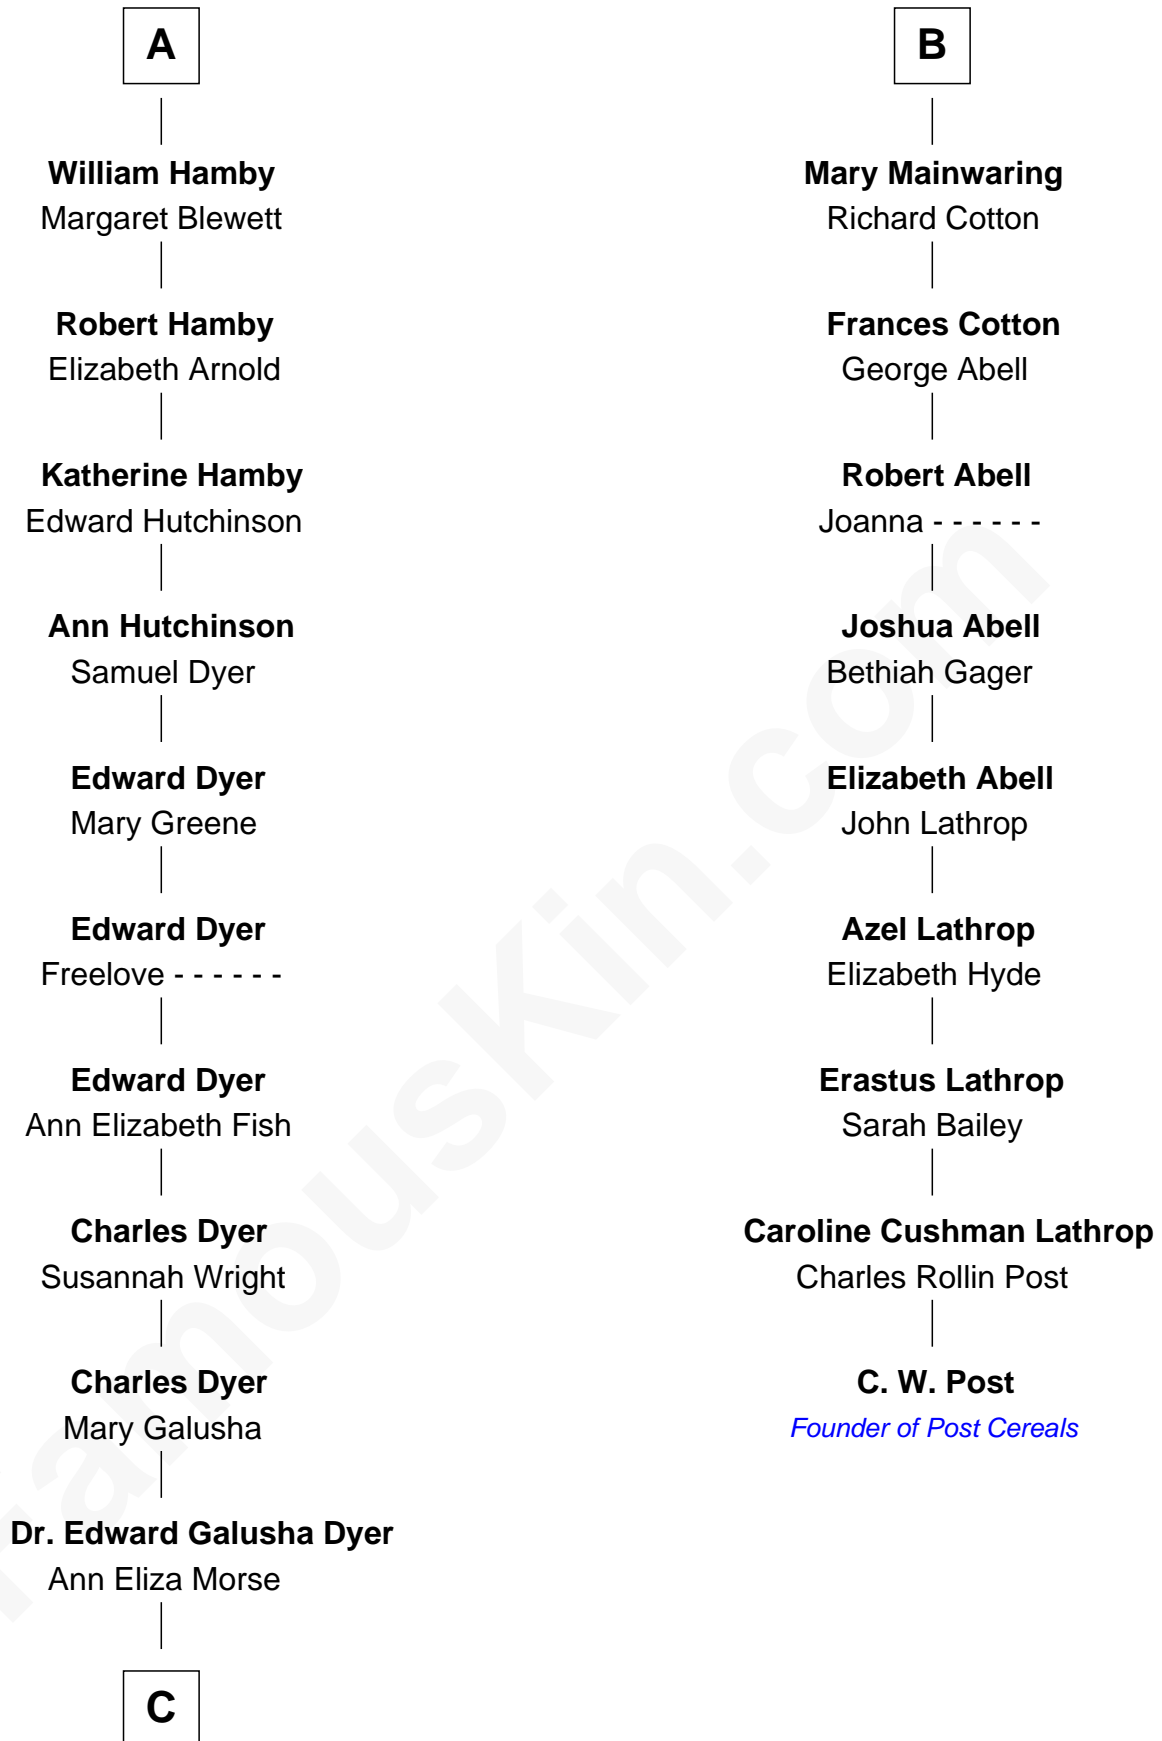

FamousKin.com Relationship Chart of

Elisabeth Shue

TV and Movie Actress

15th cousin 6 times removed of

C. W. Post

Founder of Post Cereals

John de Welles

Maud de Roos

Margery de Welles

Stephen le Scrope

Maude le Scrope

Sir Baldwin Freville

Margaret Freville

Sir Hugh Willoughby

Margery Willoughby

Sir Godfrey Hilton

Sir Robert Corbet

Dorothy Corbet

Sir Richard Mainwaring

Sir Arthur Mainwaring

Margaret Mainwaring

B

C

Emily Almira Dyer
Alexander Hunter Gunn

Alexander Hunter Gunn
Harriet Grace Brewster Willcox

Mary Brewster Gunn
Adoniram Judson Wells

Anne Brewster Wells
James William Shue

Elisabeth Shue
TV and Movie Actress

FamousKin.com