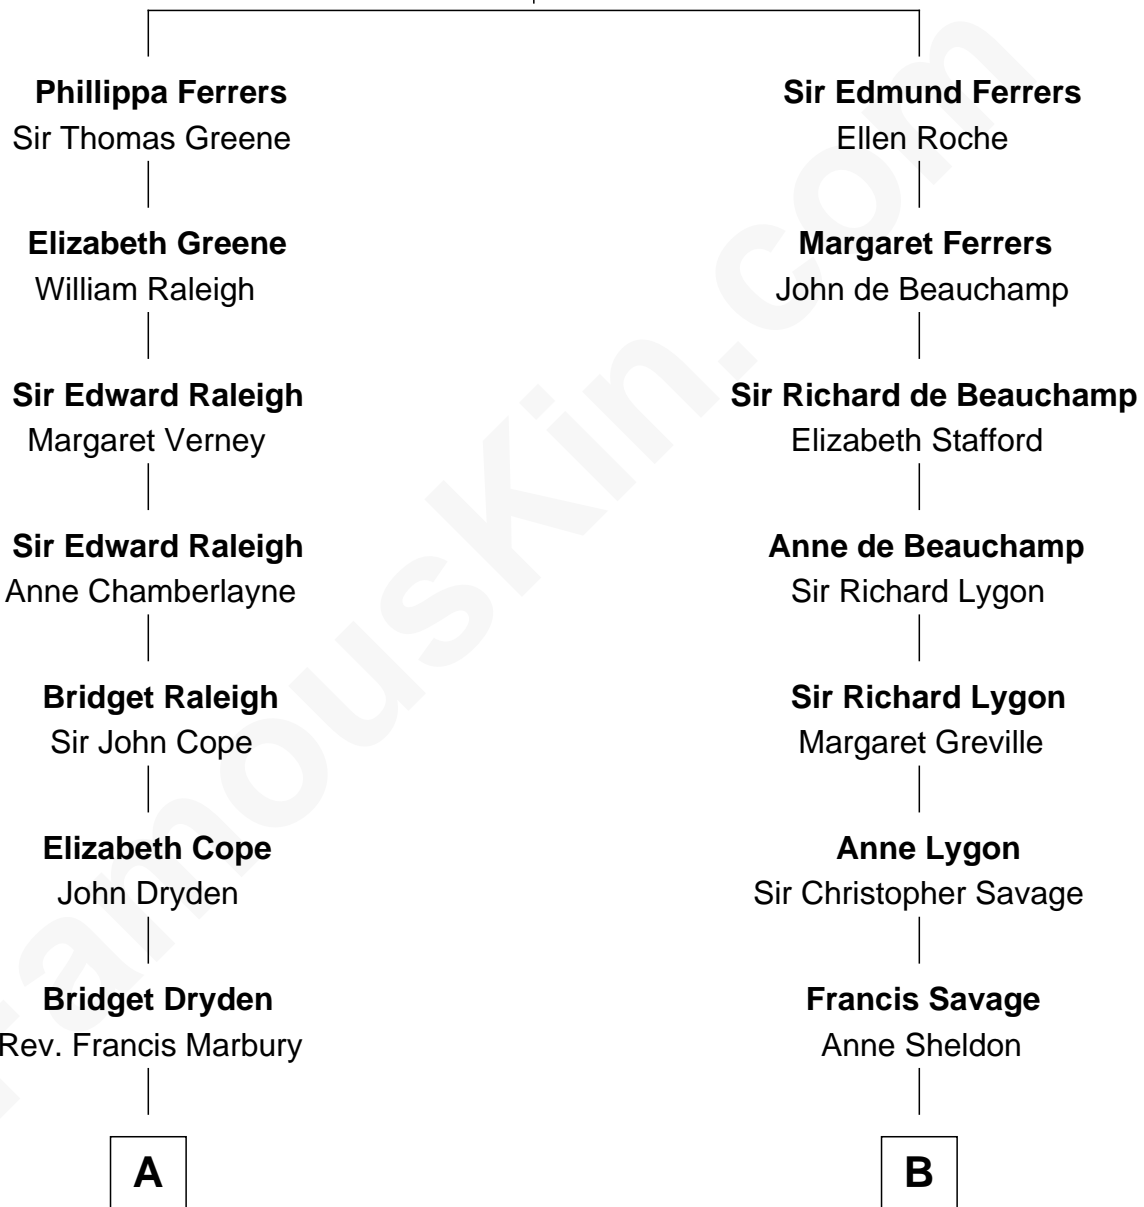

FamousKin.com Relationship Chart of

Elisabeth Shue

TV and Movie Actress

19th cousin 1 time removed of

Adlai Stevenson III

U.S. Senator from Illinois

Robert de Ferrers
Margaret Despencer

C

Alexander Hunter Gunn
Harriet Grace Brewster Willcox

Mary Brewster Gunn
Adoniram Judson Wells

Anne Brewster Wells
James William Shue

Elisabeth Shue
TV and Movie Actress

D

Lewis Green Stevenson
Helen Louise Davis