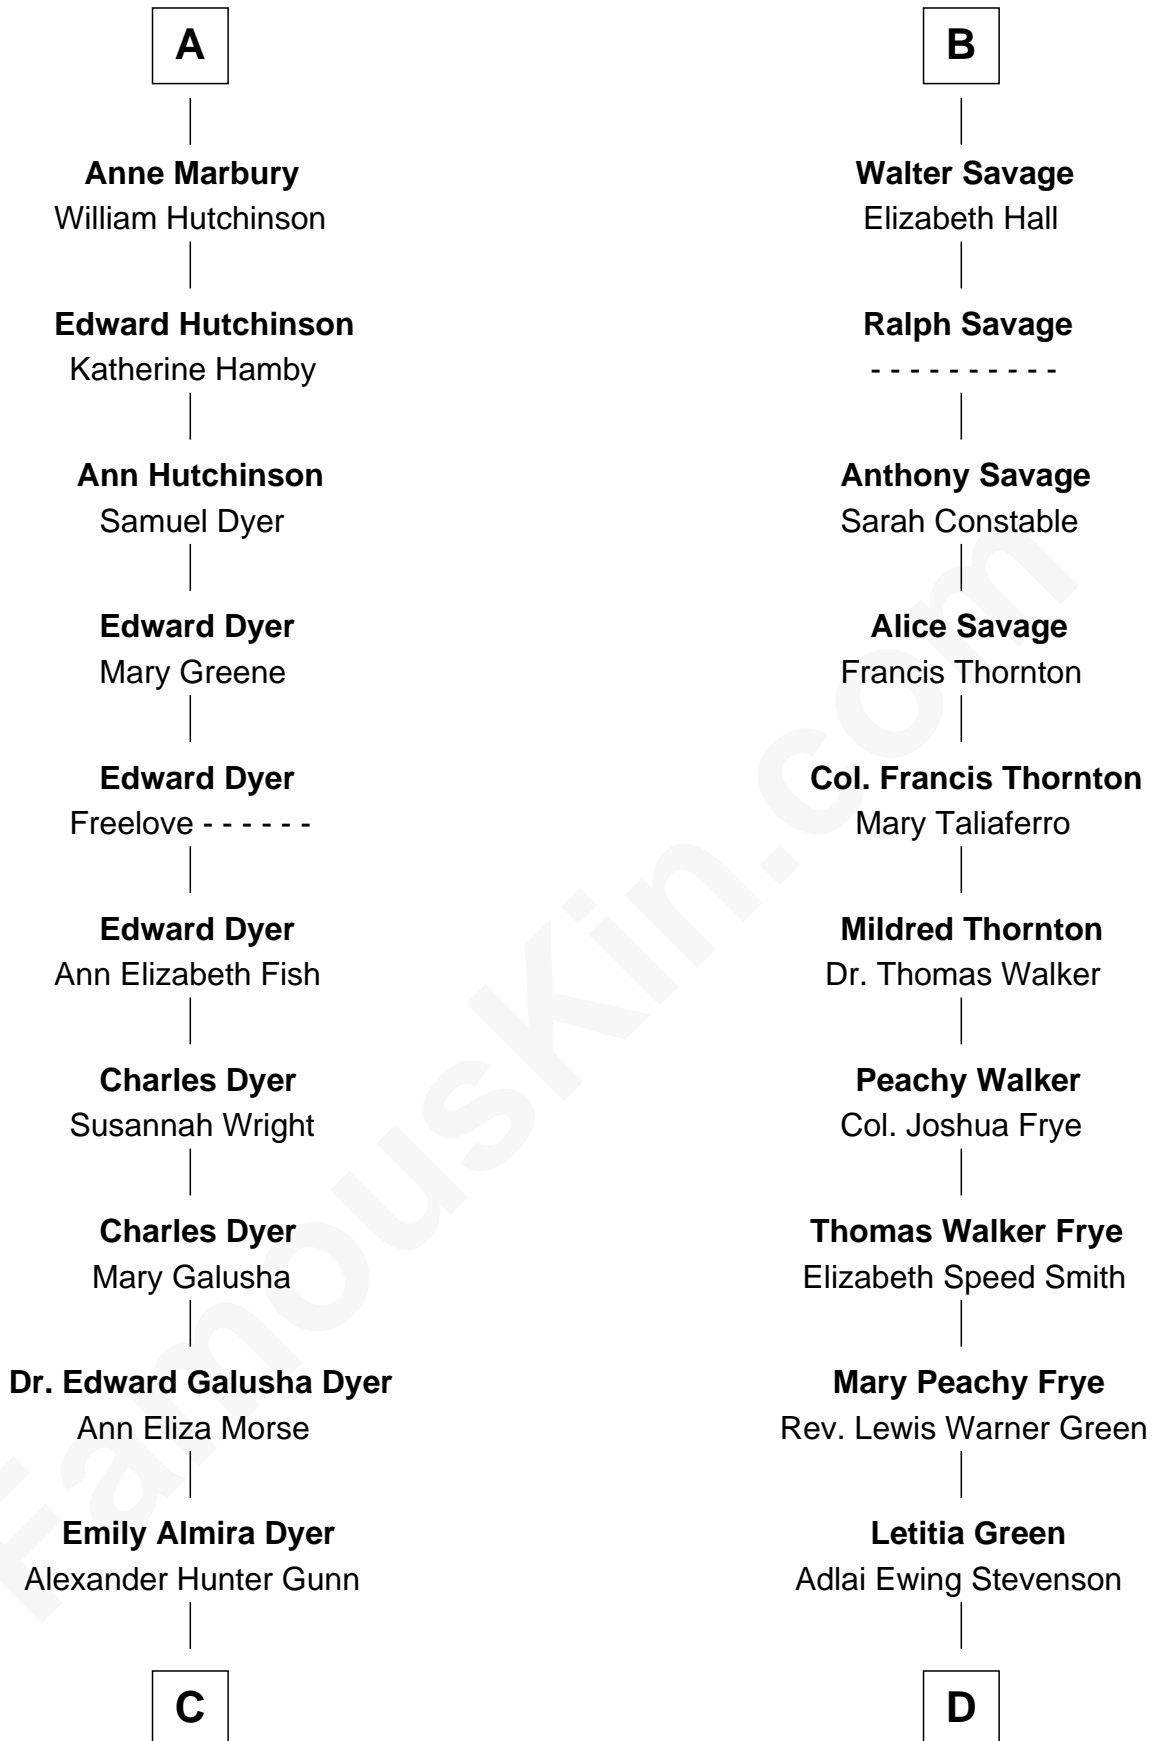

FamousKin.com Relationship Chart of

Elisabeth Shue

TV and Movie Actress

19th cousin 1 time removed of

Adlai Stevenson III

U.S. Senator from Illinois

Robert de Ferrers
Margaret Despencer

C

Alexander Hunter Gunn
Harriet Grace Brewster Willcox

Mary Brewster Gunn
Adoniram Judson Wells

Anne Brewster Wells
James William Shue

Elisabeth Shue
TV and Movie Actress

D

Lewis Green Stevenson
Helen Louise Davis

Adlai Ewing Stevenson
Ellen Borden

Adlai Stevenson III
U.S. Senator from Illinois

FamousKin.com