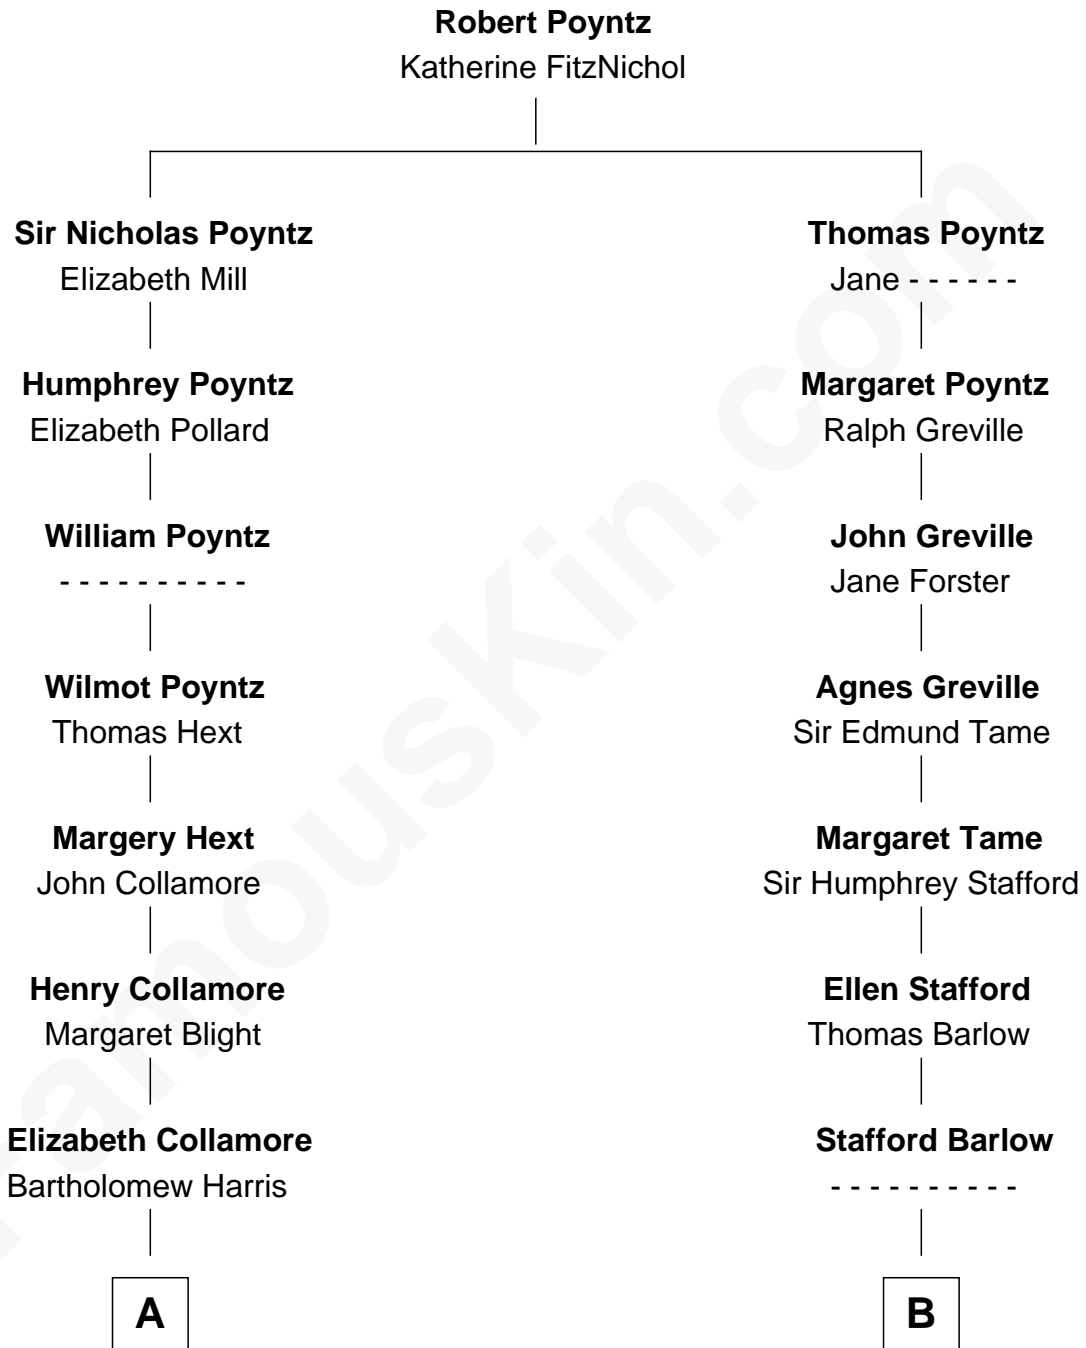

# FamousKin.com Relationship Chart of

**Elisabeth Shue**

*TV and Movie Actress*

18th cousin of

**Adlai Stevenson III**

*U.S. Senator from Illinois*

**C**

**Anne Brewster Wells**

James William Shue

**Elisabeth Shue**

*TV and Movie Actress*

**D**

**Ellen Borden**

Adlai Ewing Stevenson

**Adlai Stevenson III**

*U.S. Senator from Illinois*