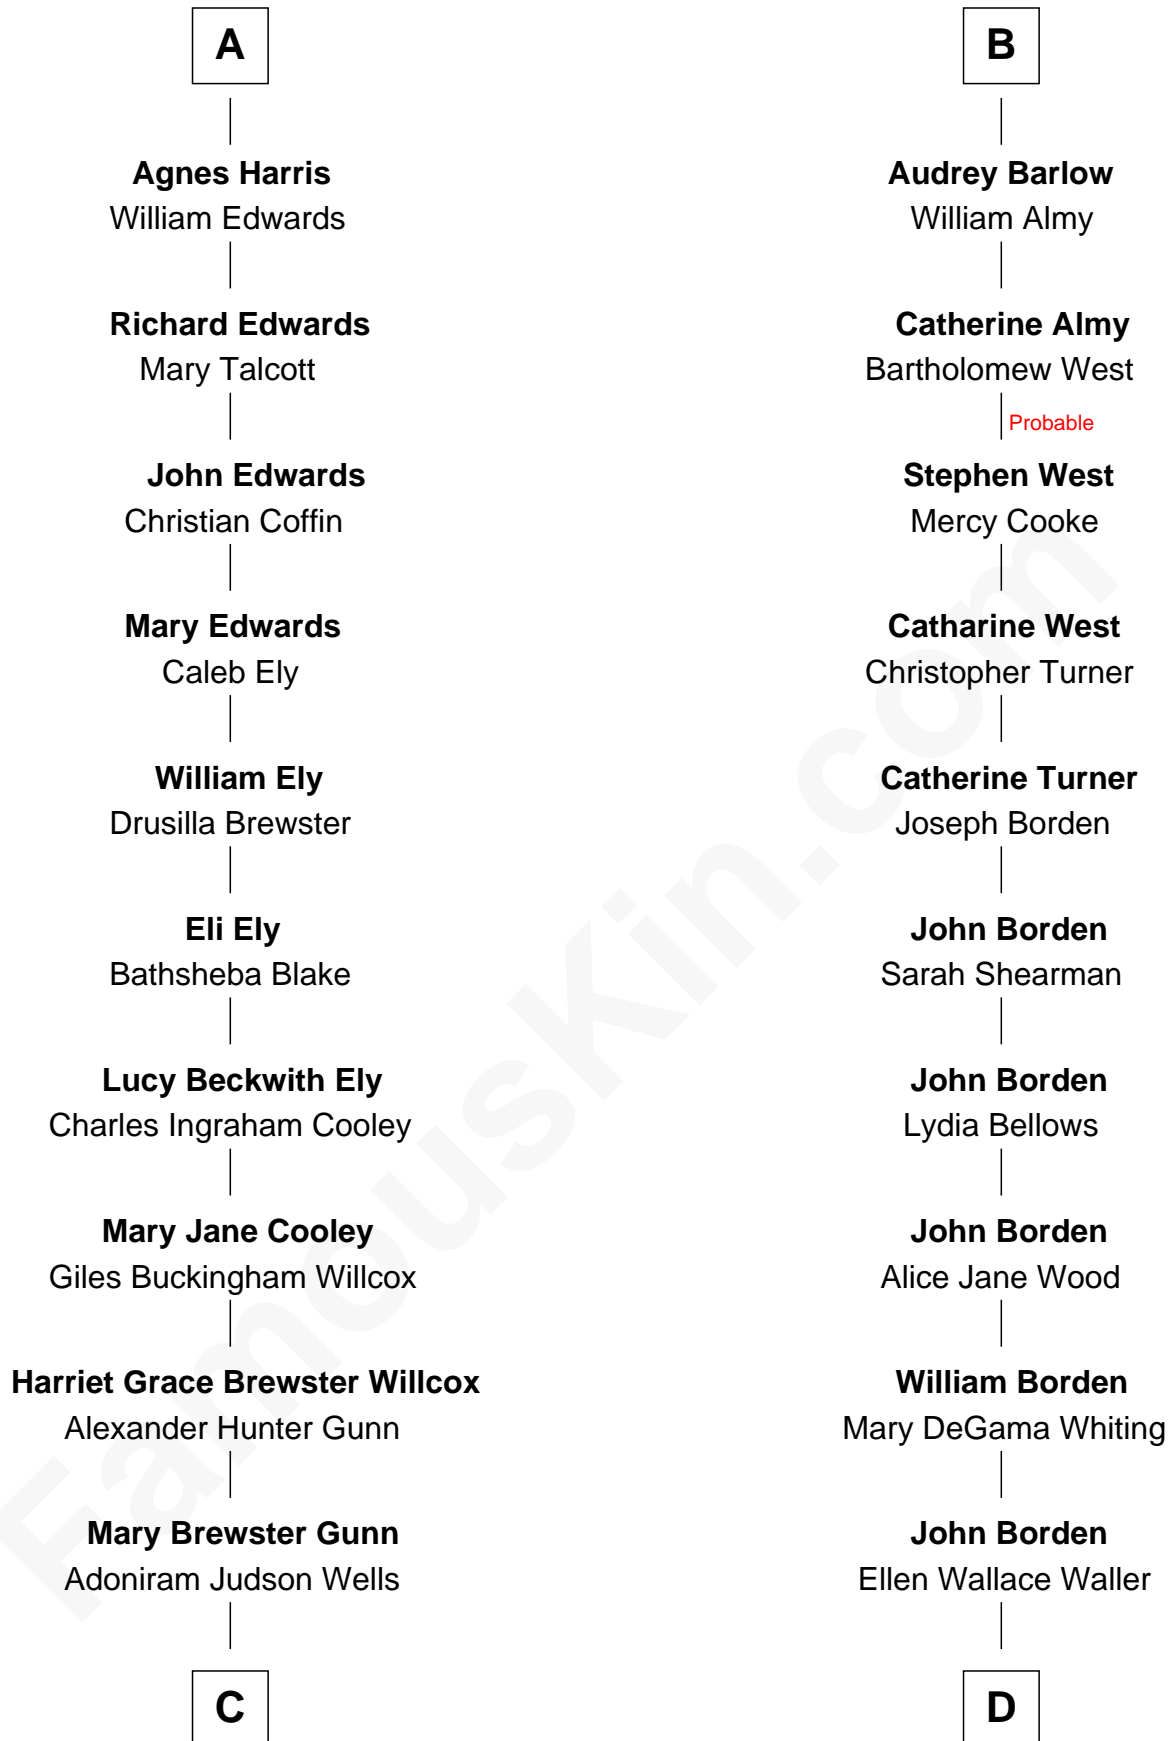

# FamousKin.com Relationship Chart of

**Elisabeth Shue**

*TV and Movie Actress*

18th cousin of

**Adlai Stevenson III**

*U.S. Senator from Illinois*

**C**

**Anne Brewster Wells**

James William Shue

**Elisabeth Shue**

*TV and Movie Actress*

**D**

**Ellen Borden**

Adlai Ewing Stevenson

**Adlai Stevenson III**

*U.S. Senator from Illinois*