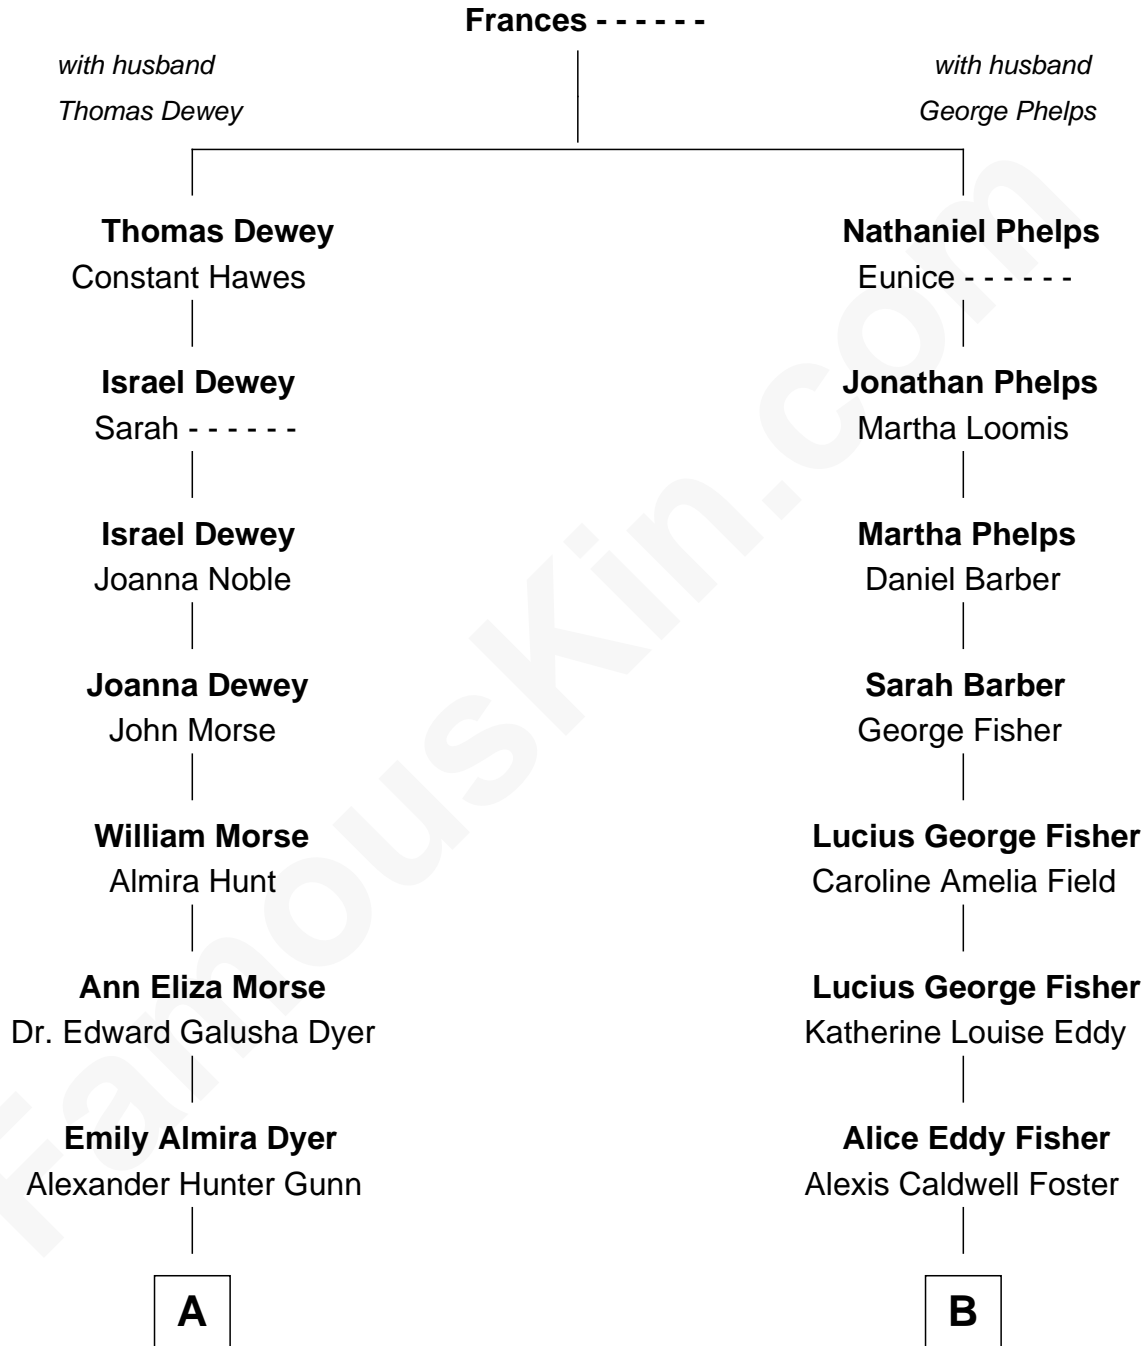

FamousKin.com Relationship Chart of

Elisabeth Shue

TV and Movie Actress

9th cousin 1 time removed of

Jodie Foster

Movie Actress

A

Alexander Hunter Gunn
Harriet Grace Brewster Willcox

Mary Brewster Gunn
Adoniram Judson Wells

Anne Brewster Wells
James William Shue

Elisabeth Shue
TV and Movie Actress

B

Lucius Fisher Foster
Constance Marie Robertson

Lucius Fisher Foster
Evelyn Della Almond