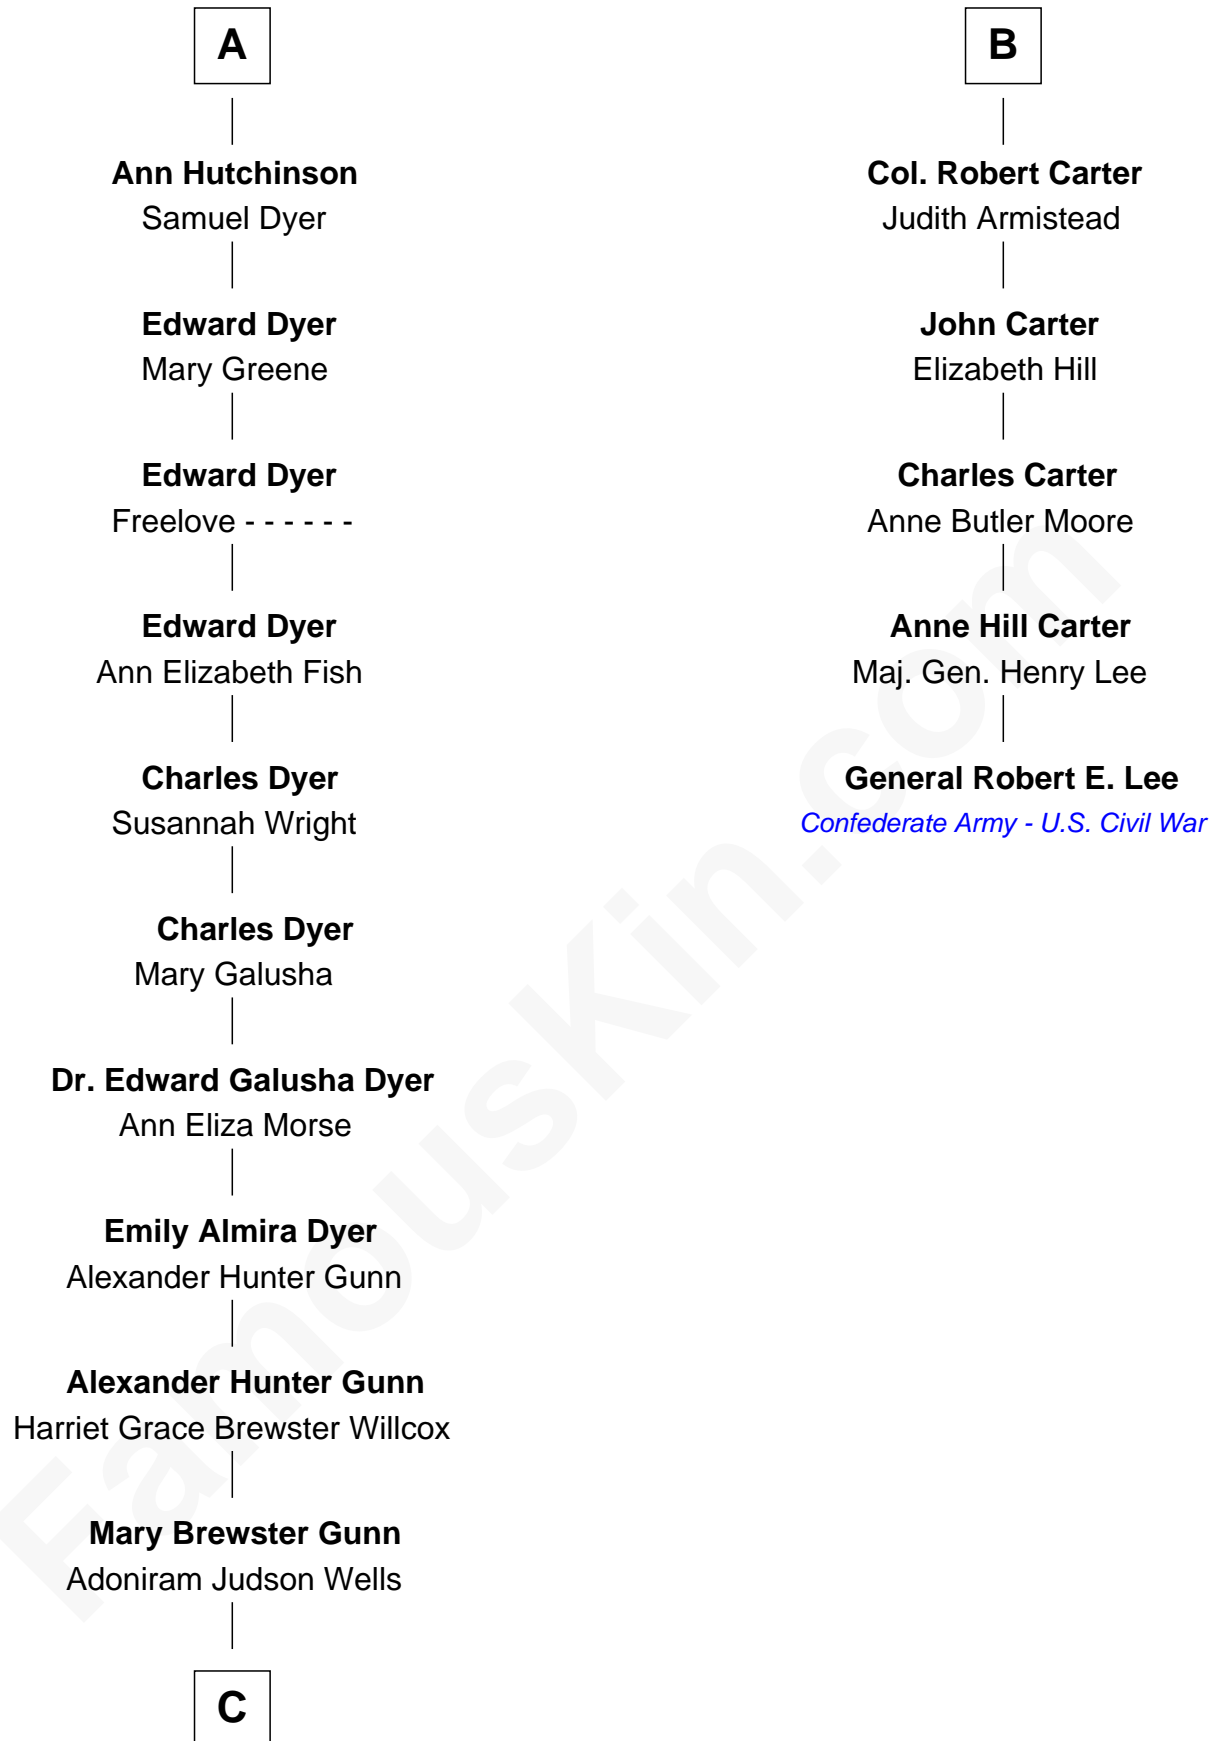

FamousKin.com Relationship Chart of

Elisabeth Shue

TV and Movie Actress

11th cousin 7 times removed of

General Robert E. Lee

Confederate Army - U.S. Civil War

Sir Thomas Blount

Margaret de Gresley

Sir Thomas Blount

Agnes Hawley

Anne Blount

William Marbury

Robert Marbury

Katherine Williamson

William Marbury

Agnes Lenton

Helena Byron

Sir William Blount

Margaret Echyngham

Elizabeth Blount

Sir Andrews de Windsor

Edith Windsor

George Ludlow

Thomas Ludlow

Jane Pyle

Gabriel Ludlow

Phillis - - - - -

Sarah Ludlow

Col. John Carter

B

C

—
Anne Brewster Wells