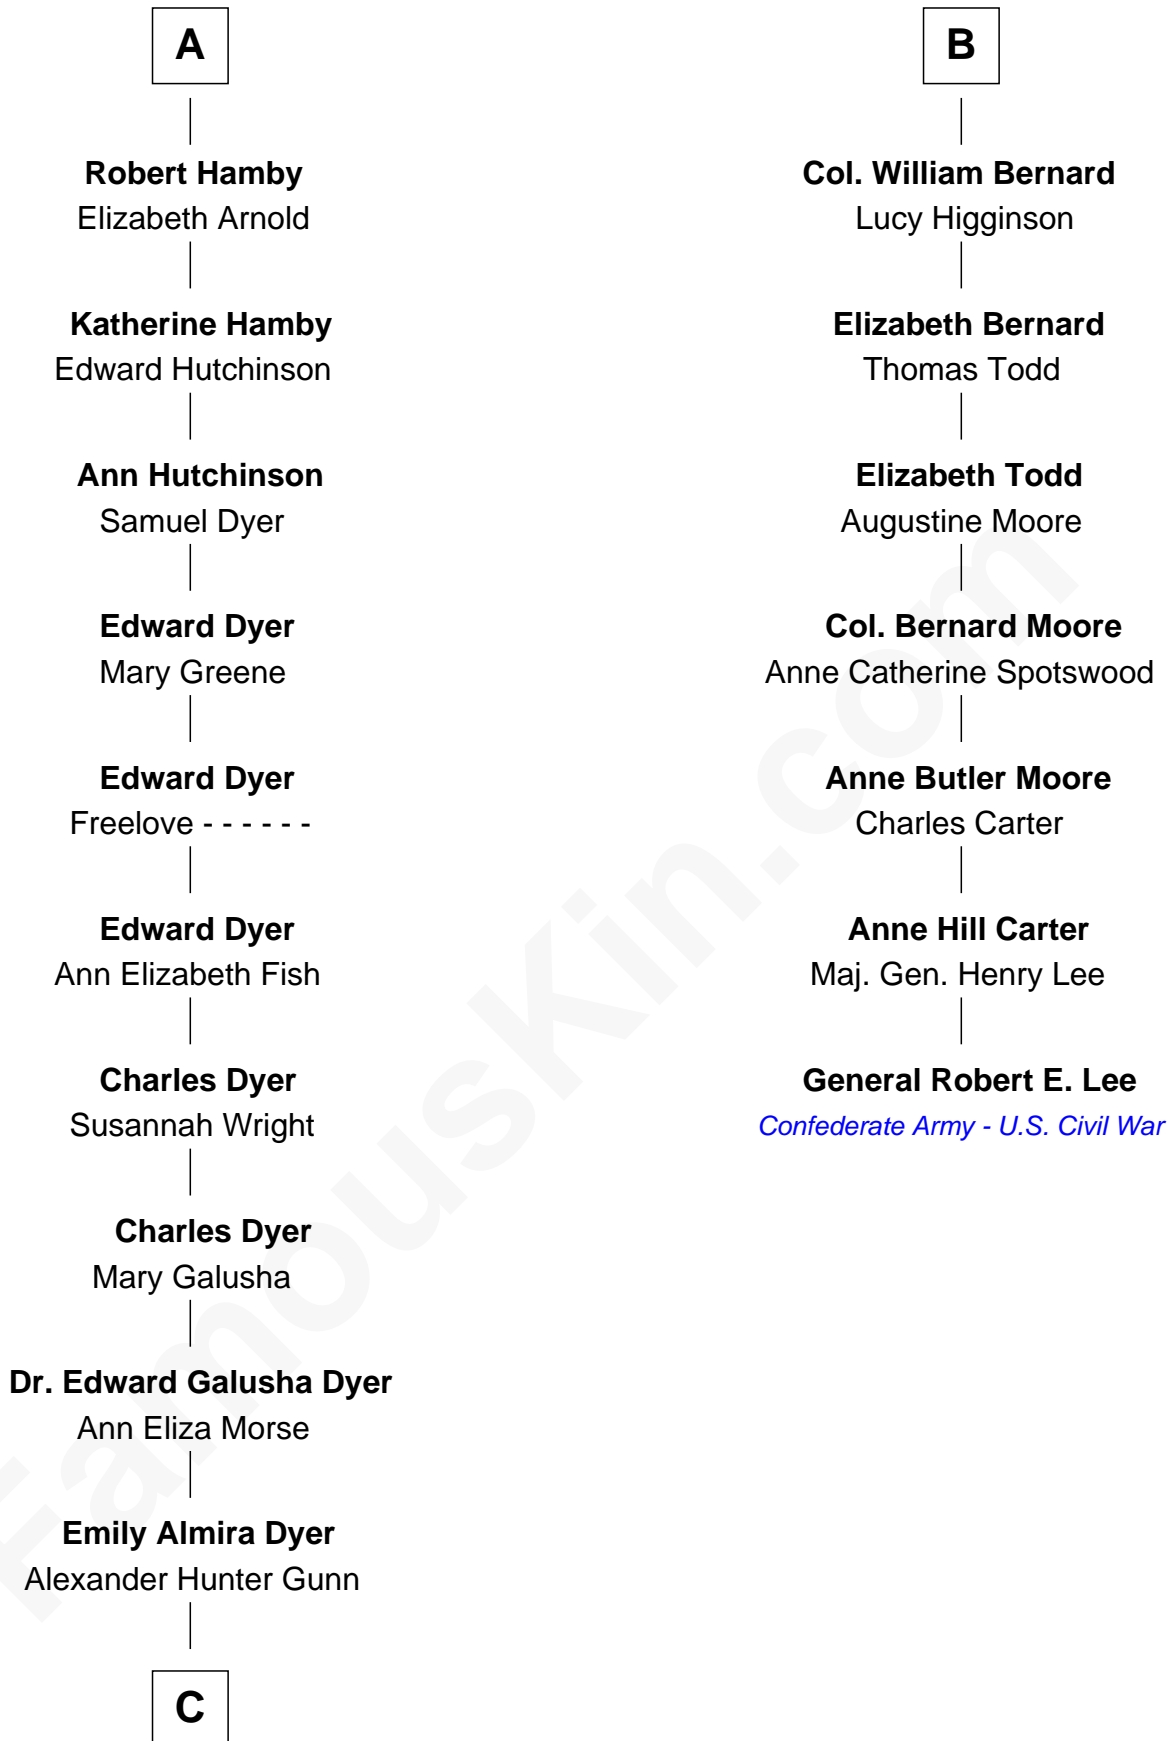

FamousKin.com Relationship Chart of

Elisabeth Shue

TV and Movie Actress

13th cousin 7 times removed of

General Robert E. Lee

Confederate Army - U.S. Civil War

Stephen le Scrope

Margery de Welles

Anne Thimbleby

John Booth

Eleanor Booth

Edward Hamby

William Hamby

Margaret Blewett

A

John le Scrope

Cecily Muscote

Francis Bernard

Alice Hazlewood

Sir Francis Bernard

Mary Woolhouse

B

C

—
Alexander Hunter Gunn
Harriet Grace Brewster Willcox

—
Mary Brewster Gunn
Adoniram Judson Wells

—
Anne Brewster Wells
James William Shue

—
Elisabeth Shue
TV and Movie Actress

FamousKin.com