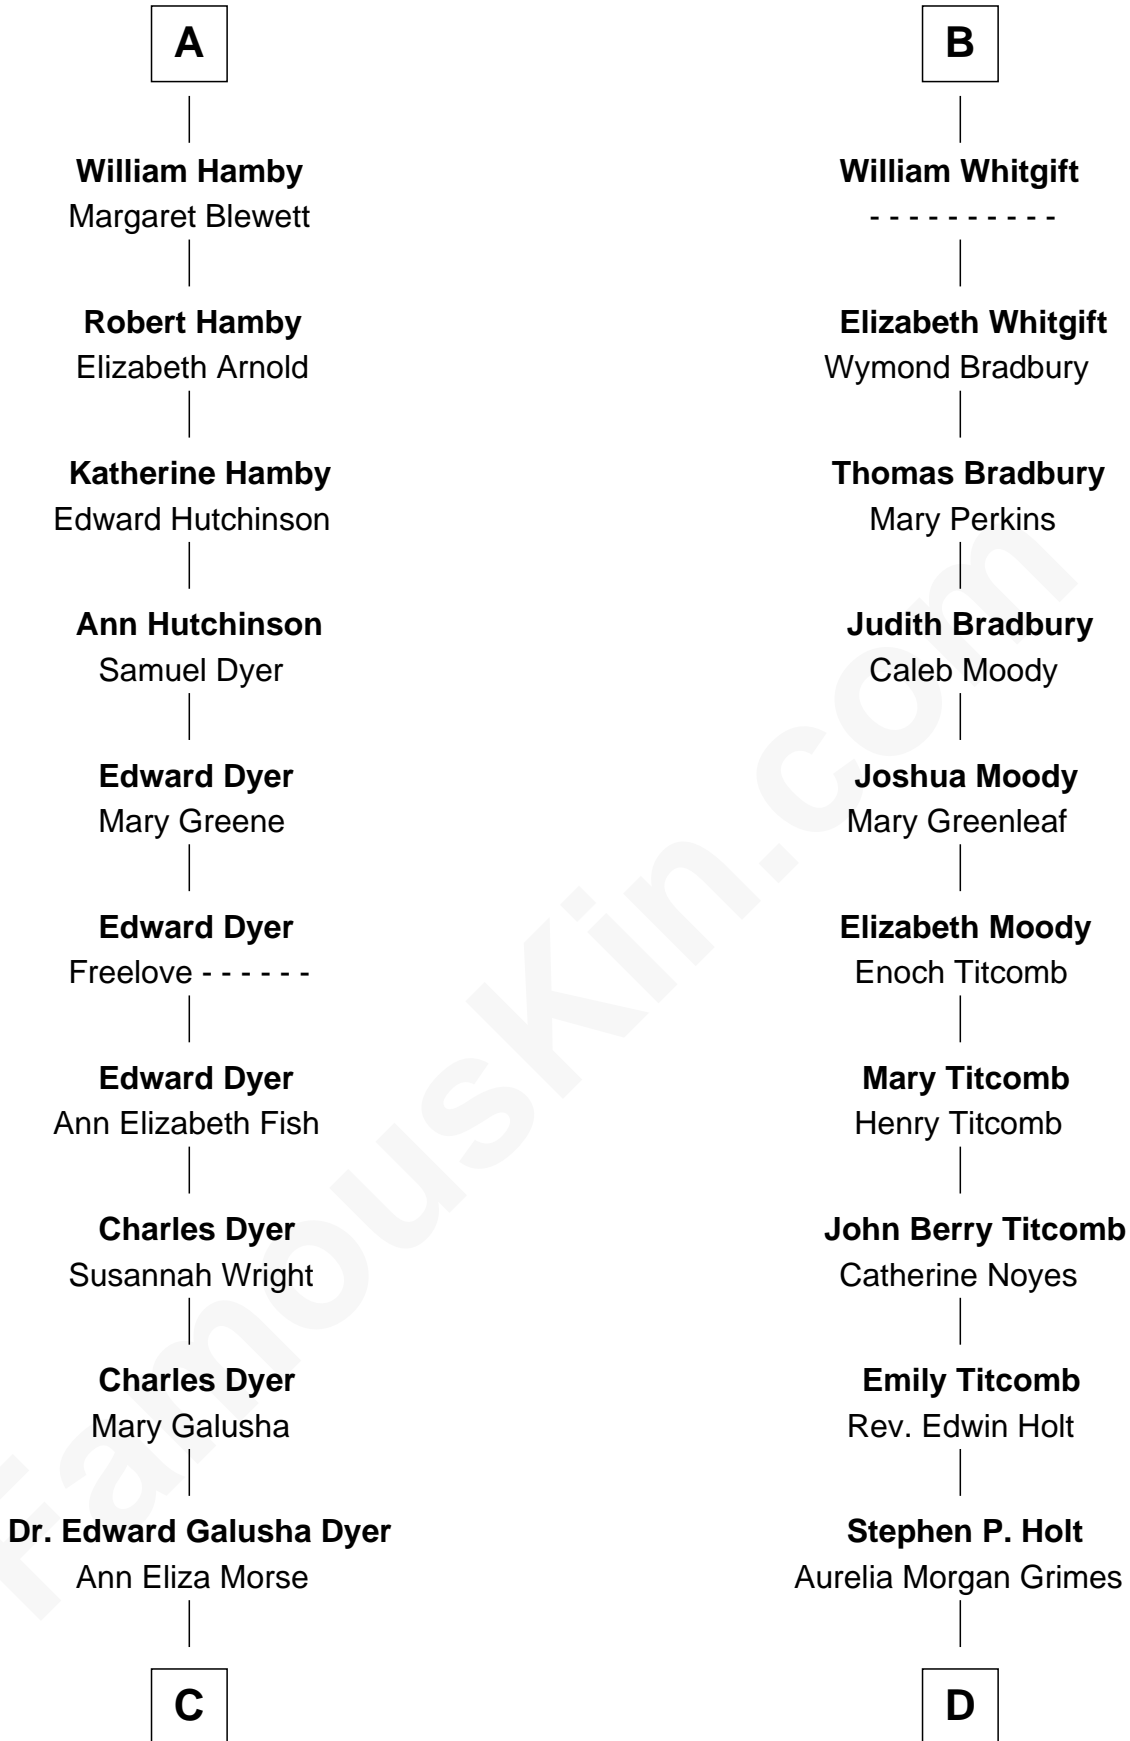

FamousKin.com Relationship Chart of

Elisabeth Shue

TV and Movie Actress

20th cousin 1 time removed of

Linda Hamilton

TV and Movie Actress

John de Welles

Maud de Roos

Eleanor de Mowbray

Eudo de Welles

Maud de Greystoke

Sir Lionel de Welles

Joan de Waterton

Margaret de Welles

Sir Thomas Dymoke

Jane Dymoke

John Fulnetby

Katherine Fulnetby

William Dynwell

Anne Dynwell

Henry Whitgift

B

C

Emily Almira Dyer
Alexander Hunter Gunn

Alexander Hunter Gunn
Harriet Grace Brewster Willcox

Mary Brewster Gunn
Adoniram Judson Wells

Anne Brewster Wells
James William Shue

Elisabeth Shue
TV and Movie Actress

D

Taylor Holt
Frances Kyle

Dr. Richard Huckstep Holt
Mildred Alberta Derby