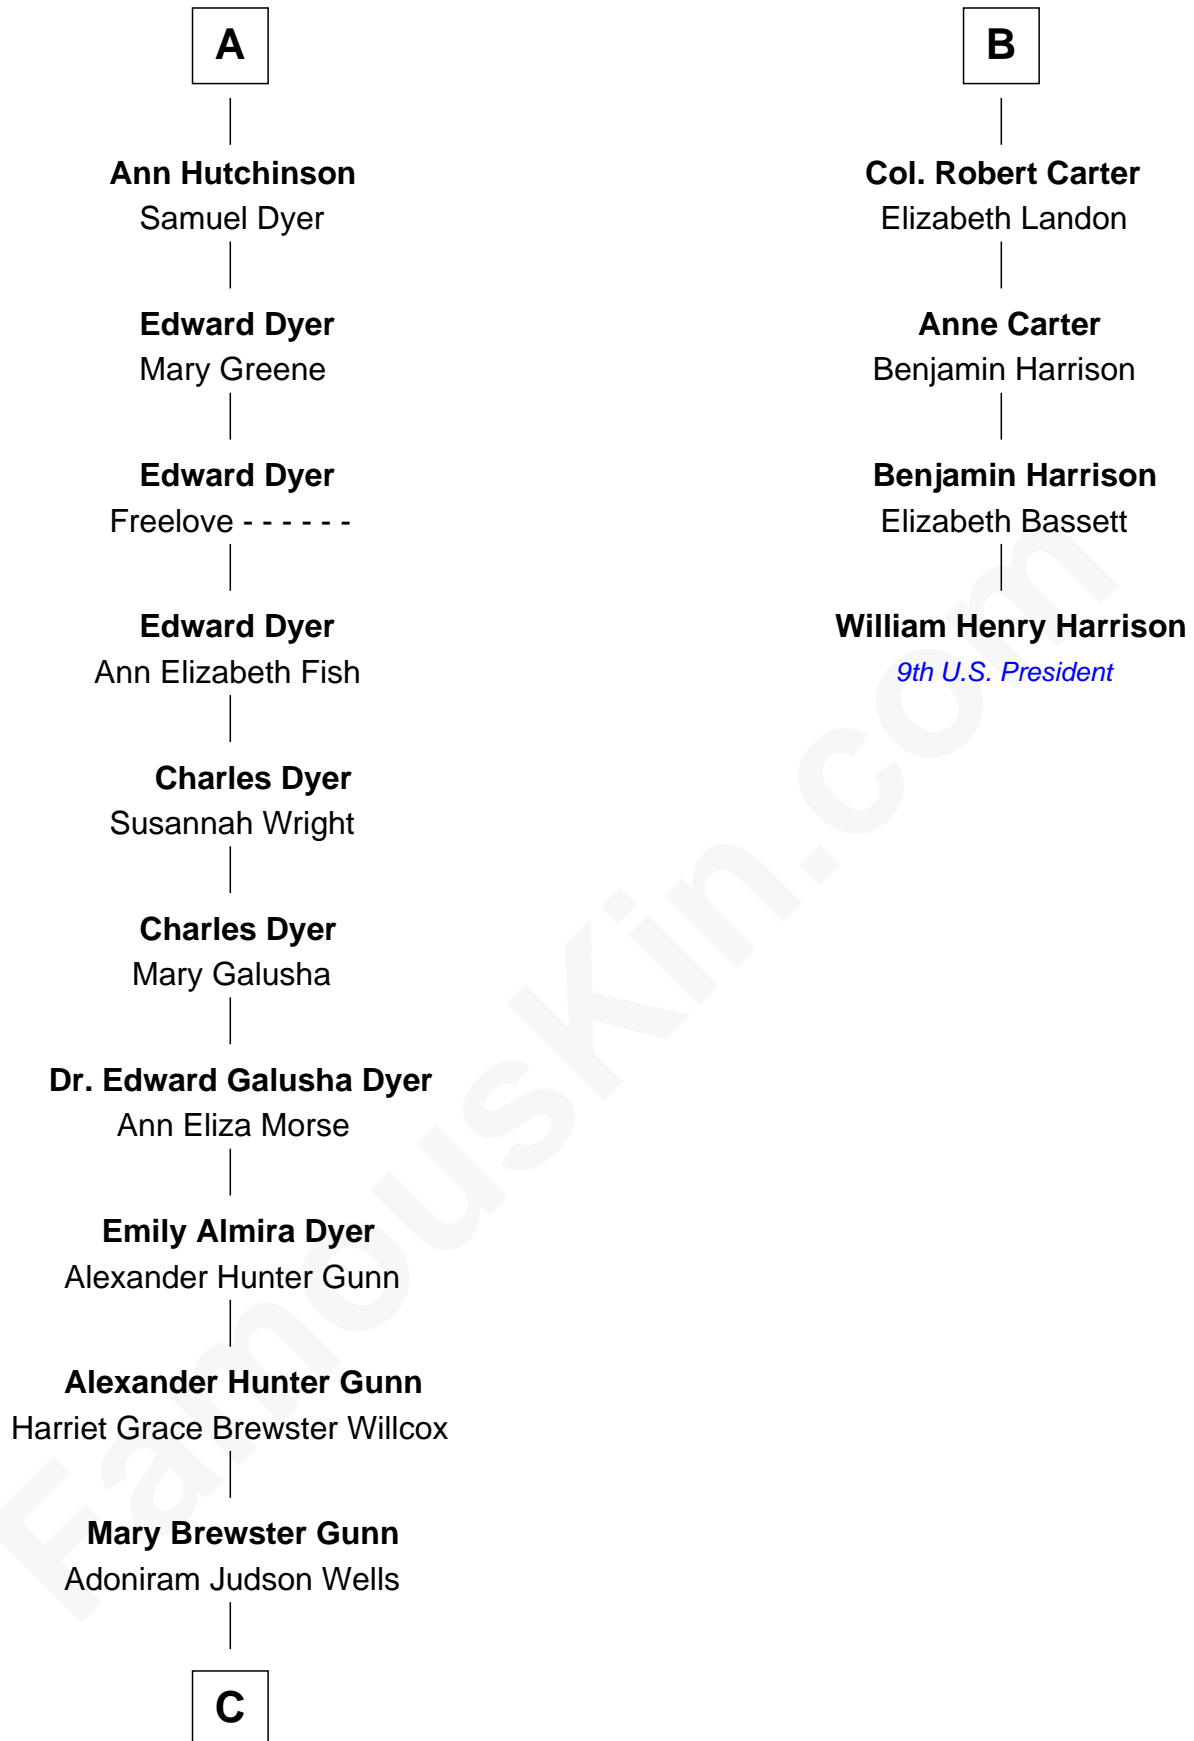

FamousKin.com Relationship Chart of

Elisabeth Shue

TV and Movie Actress

10th cousin 8 times removed of

William Henry Harrison

9th U.S. President

Sir Thomas Blount
Margaret de Gresley

Sir Thomas Blount
Agnes Hawley

Sir William Blount
Margaret Echyngham

Elizabeth Blount
Sir Andrews de Windsor

Edith Windsor
George Ludlow

Thomas Ludlow
Jane Pyle

Gabriel Ludlow
Phillis - - - - -

Sarah Ludlow
Col. John Carter

B

C