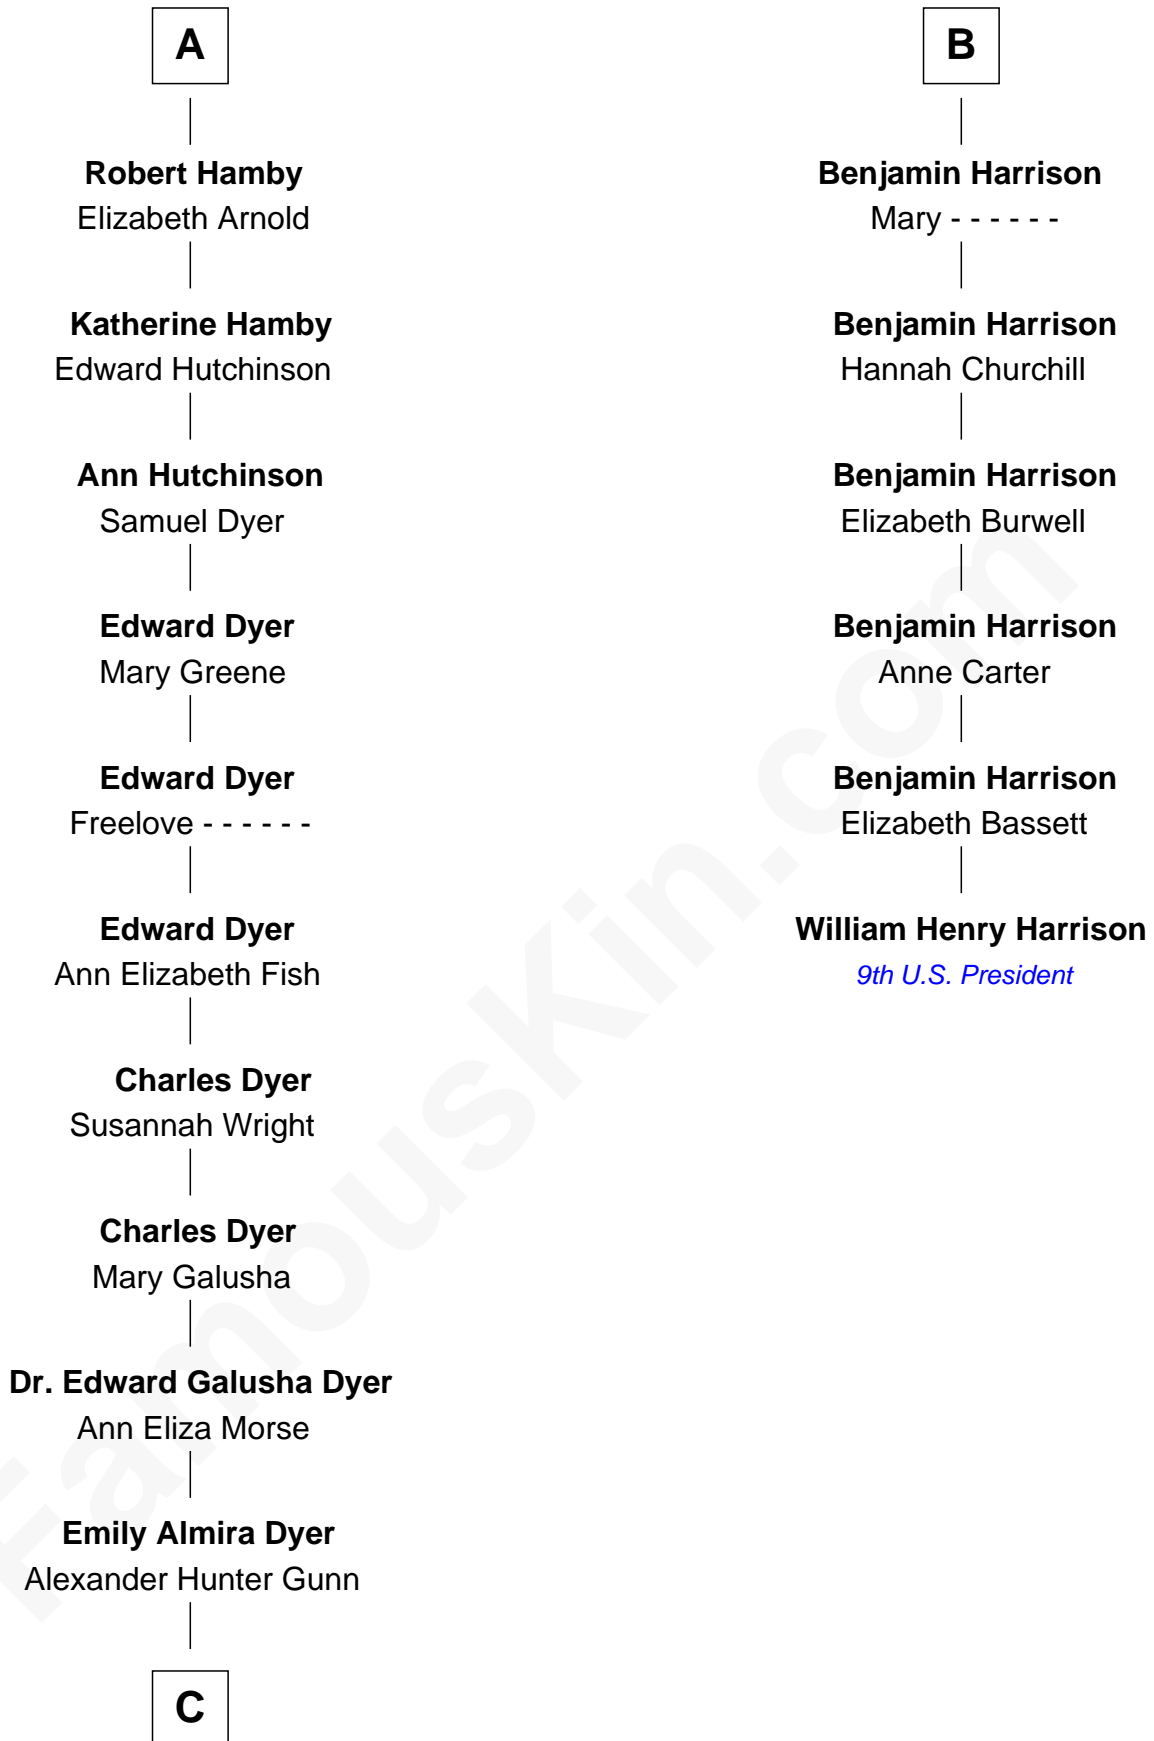

FamousKin.com Relationship Chart of

Elisabeth Shue

TV and Movie Actress

12th cousin 8 times removed of

William Henry Harrison

9th U.S. President

Stephen le Scrope

Margery de Welles

Anne Thimbleby

John Booth

Eleanor Booth

Edward Hamby

William Hamby

Margaret Blewett

A

John le Scrope

Cecily Muscote

Francis Bernard

Alice Hazlewood

Elizabeth Bernard

Thomas Harrison

Probable

B

C

—
Alexander Hunter Gunn
Harriet Grace Brewster Willcox

—
Mary Brewster Gunn
Adoniram Judson Wells

—
Anne Brewster Wells
James William Shue

—
Elisabeth Shue
TV and Movie Actress

FamousKin.com