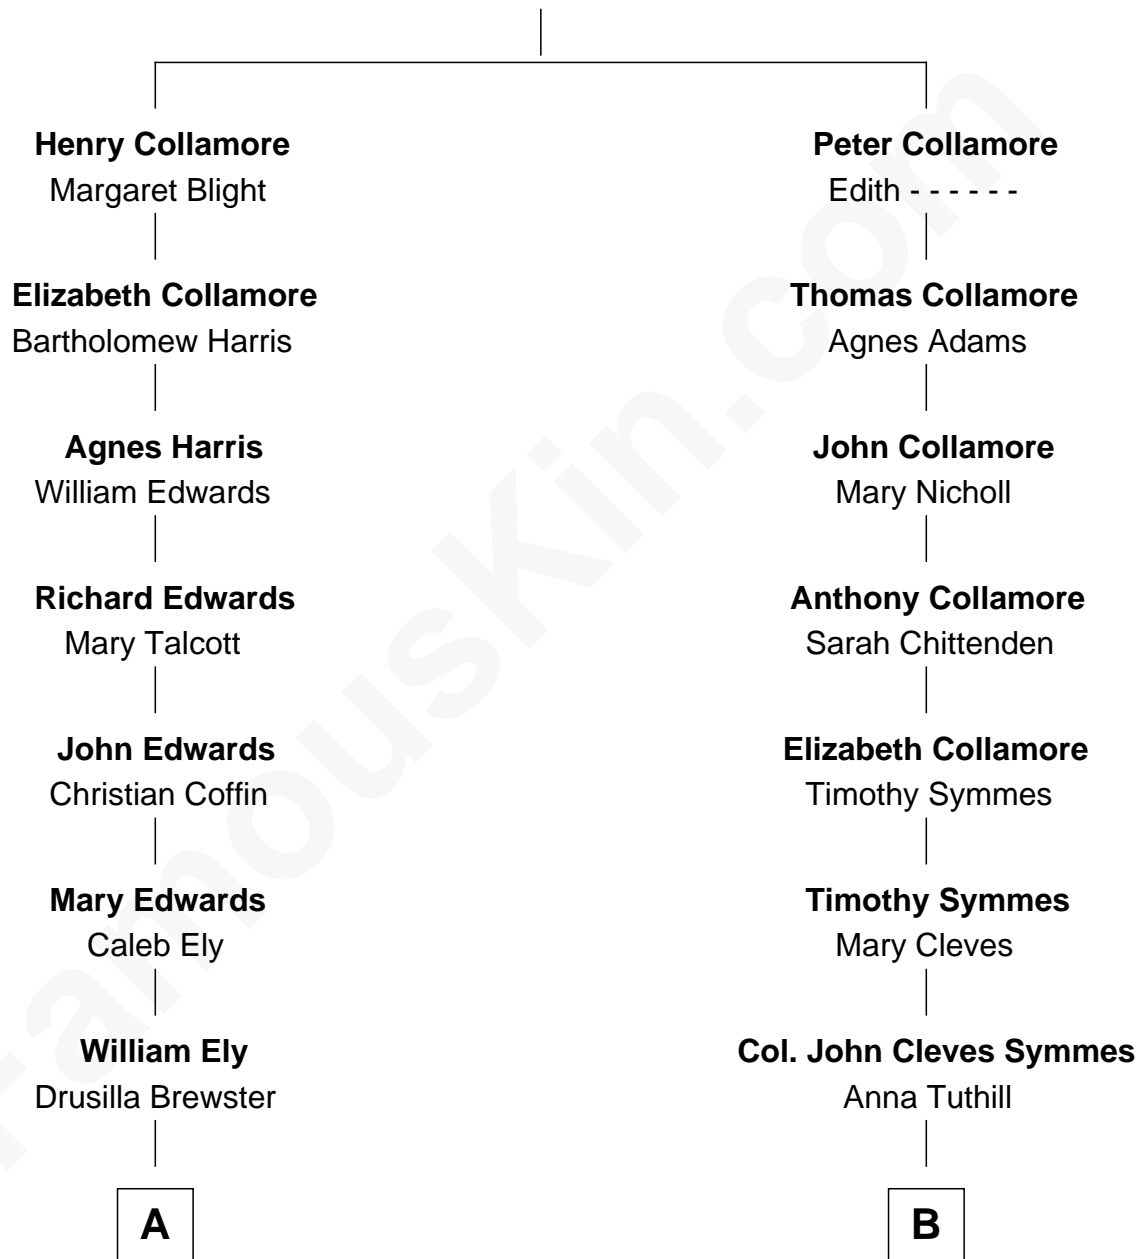

FamousKin.com Relationship Chart of

Elisabeth Shue

TV and Movie Actress

9th cousin 4 times removed of

Benjamin Harrison

23rd U.S. President

John Collamore

Margery Hext

A

Eli Ely

Bathsheba Blake

Lucy Beckwith Ely

Charles Ingraham Cooley

Mary Jane Cooley

Giles Buckingham Willcox

Harriet Grace Brewster Willcox

Alexander Hunter Gunn

Mary Brewster Gunn

Adoniram Judson Wells

Anne Brewster Wells

James William Shue

Elisabeth Shue

TV and Movie Actress

B