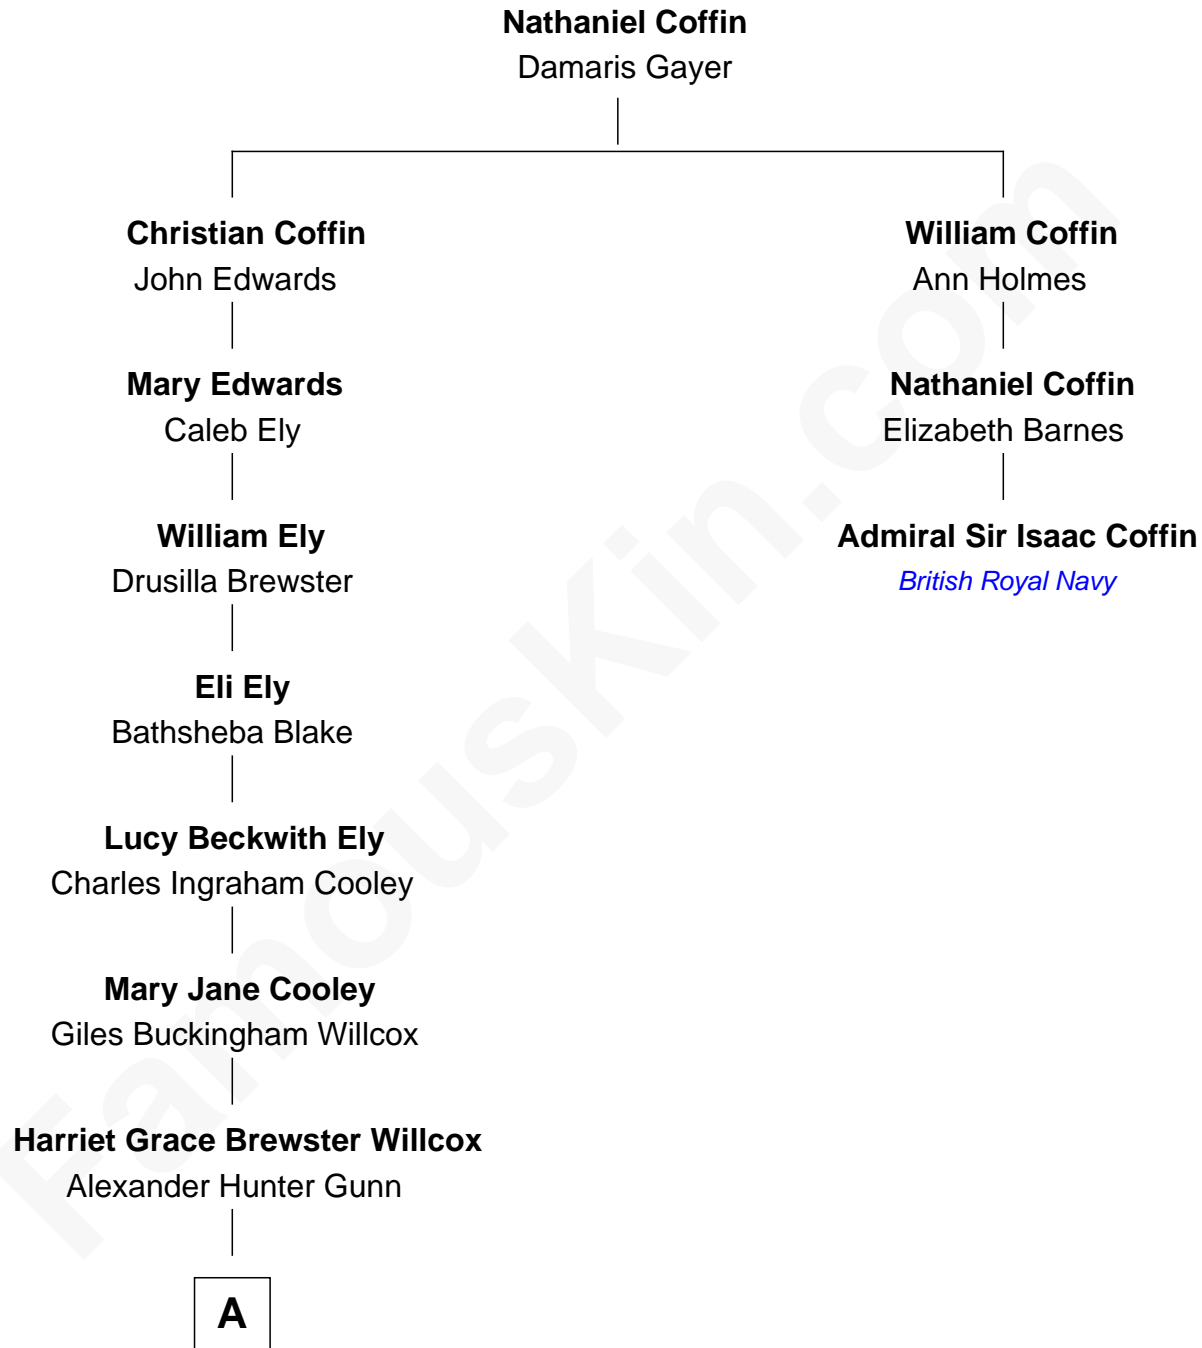

## Relationship Chart of

**Elisabeth Shue**

*TV and Movie Actress*

2nd cousin 7 times removed of

**Admiral Sir Isaac Coffin**

*British Royal Navy*

A

—  
**Mary Brewster Gunn**  
Adoniram Judson Wells

—  
**Anne Brewster Wells**  
James William Shue

—  
**Elisabeth Shue**  
*TV and Movie Actress*

FamousKin.com