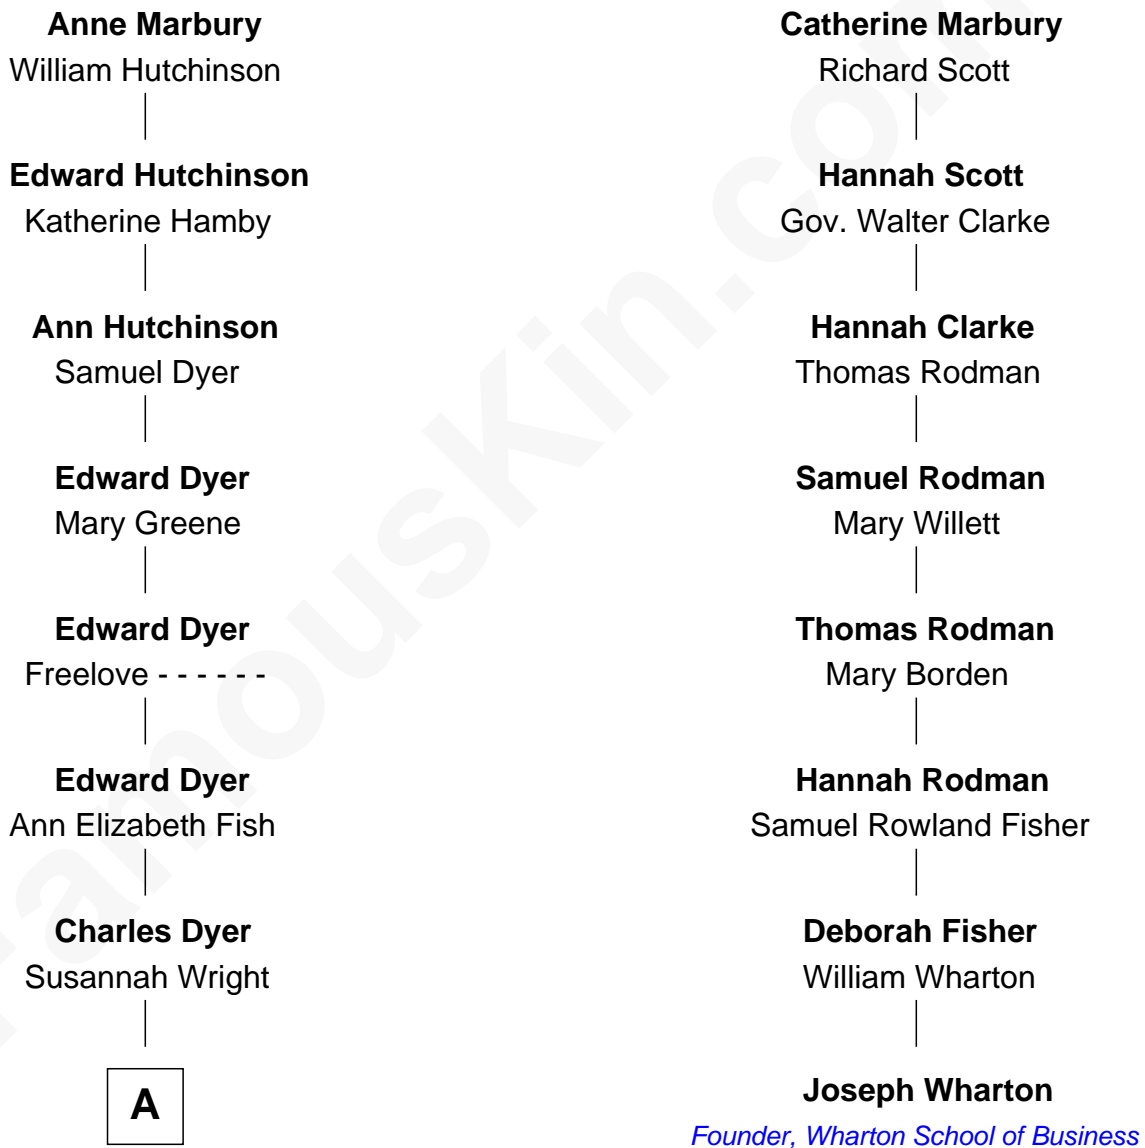

FamousKin.com Relationship Chart of

Elisabeth Shue

TV and Movie Actress

7th cousin 6 times removed of

Joseph Wharton

Founder of the Wharton School of Business

Rev. Francis Marbury

Bridget Dryden

A

Charles Dyer

Mary Galusha

Dr. Edward Galusha Dyer

Ann Eliza Morse

Emily Almira Dyer

Alexander Hunter Gunn

Alexander Hunter Gunn

Harriet Grace Brewster Willcox

Mary Brewster Gunn

Adoniram Judson Wells

Anne Brewster Wells

James William Shue

Elisabeth Shue

TV and Movie Actress