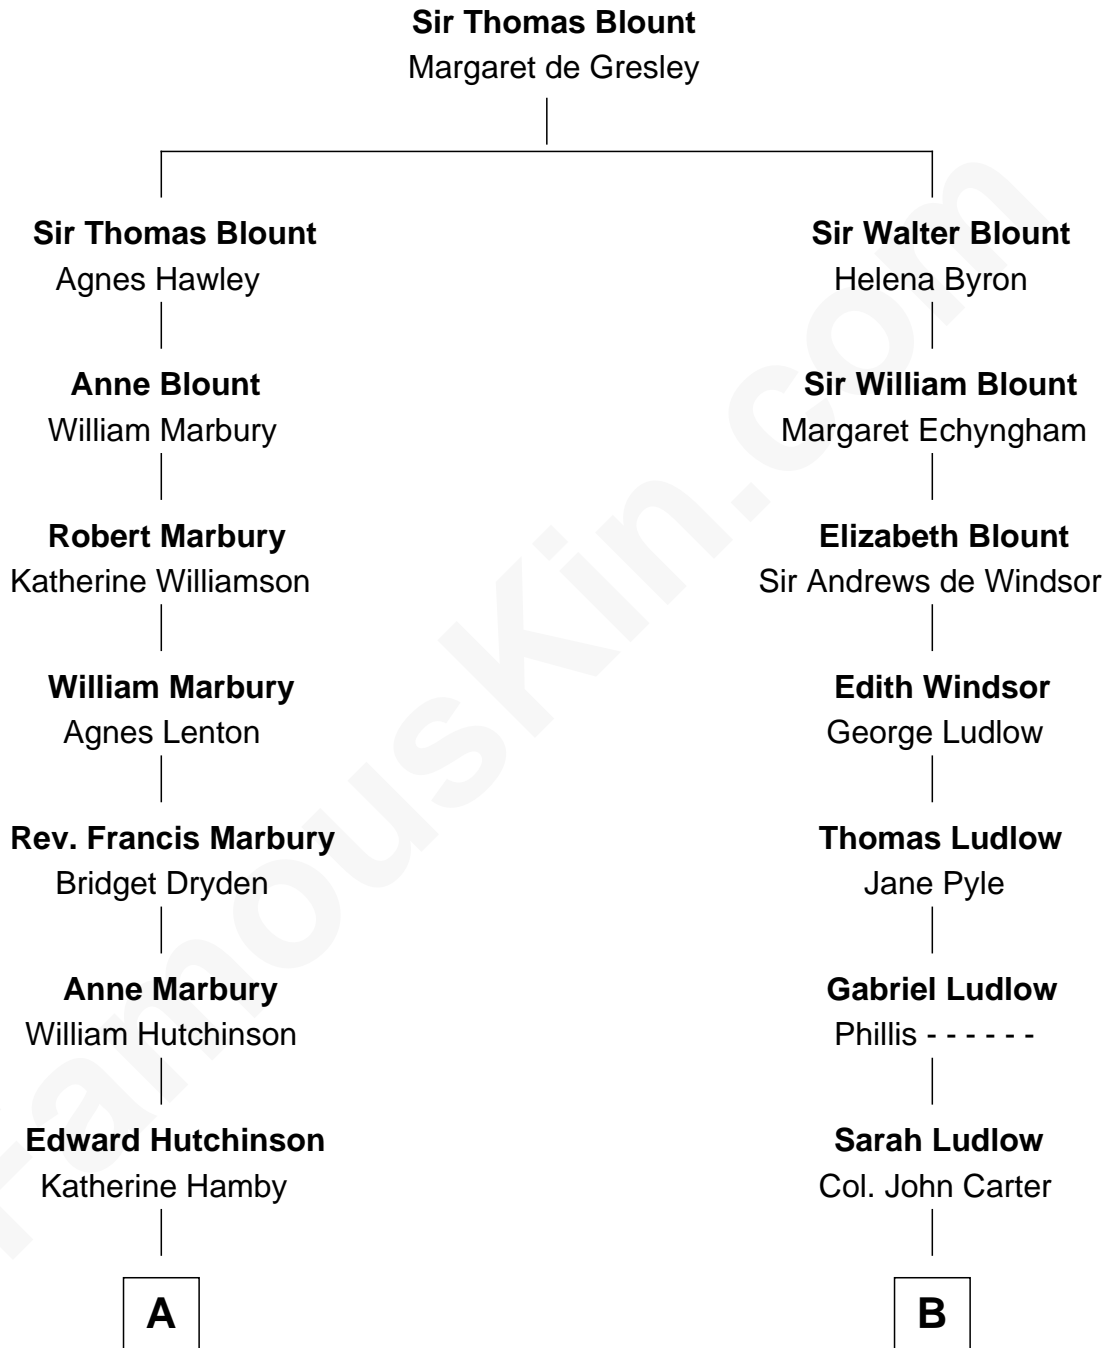

# FamousKin.com Relationship Chart of

**Elisabeth Shue**

*TV and Movie Actress*

9th cousin 9 times removed of

**Benjamin Harrison V**

*Signer of the Declaration of Independence*

**C**

**Anne Brewster Wells**

James William Shue

**Elisabeth Shue**

*TV and Movie Actress*

FamousKin.com