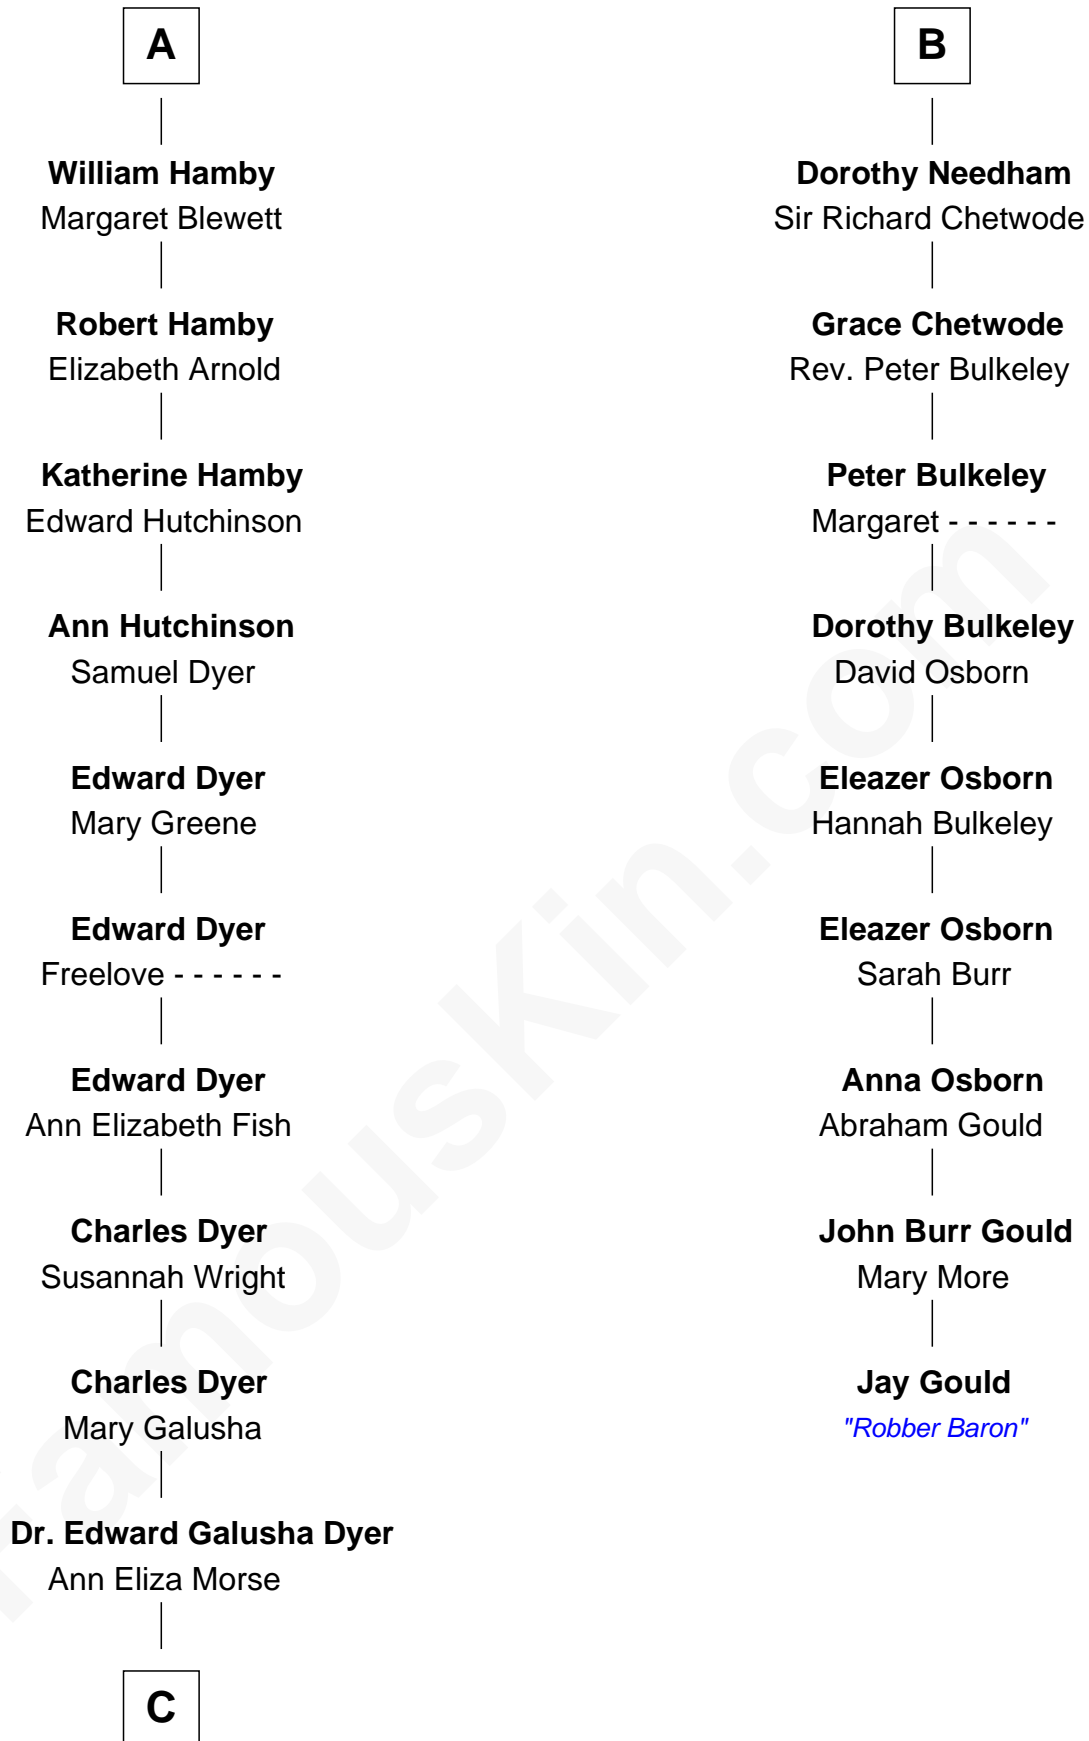

FamousKin.com Relationship Chart of

Elisabeth Shue

TV and Movie Actress

15th cousin 6 times removed of

Jay Gould

American Railroad "Robber Baron"

John de Welles

Maud de Roos

C

—
Emily Almira Dyer
Alexander Hunter Gunn

—
Alexander Hunter Gunn
Harriet Grace Brewster Willcox

—
Mary Brewster Gunn
Adoniram Judson Wells

—
Anne Brewster Wells
James William Shue

—
Elisabeth Shue
TV and Movie Actress