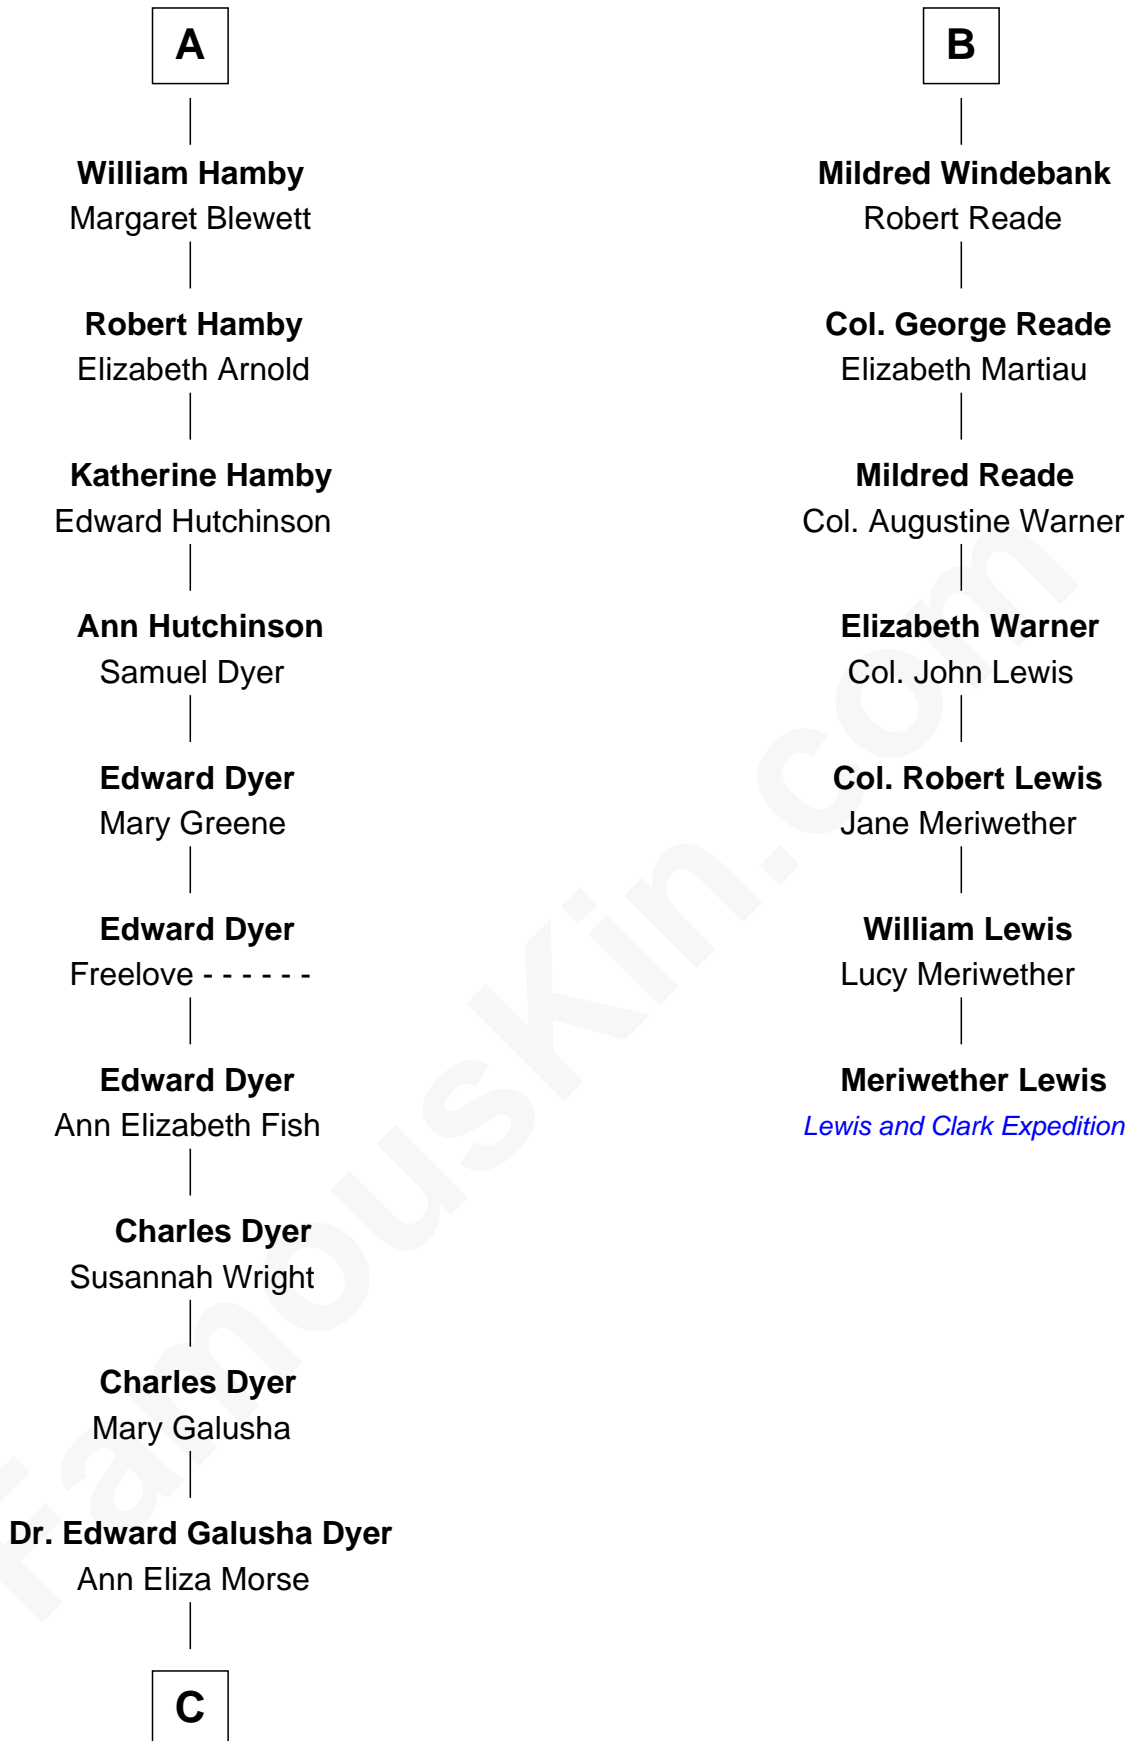

# FamousKin.com Relationship Chart of

**Elisabeth Shue**

*TV and Movie Actress*

13th cousin 8 times removed of

**Meriwether Lewis**

*Lewis and Clark Expedition*

**John de Welles**

Maud de Roos

**Margery de Welles**

Stephen le Scrope

**Maude le Scrope**

Sir Baldwin Freville

**Margaret Freville**

Sir Hugh Willoughby

**Margery Willoughby**

Sir Godfrey Hilton

Ann Sparrow

**Sir Edward Dymoke**

Anne Talboys

**Frances Dymoke**

Sir Thomas Windebank

**B**

**C**

**Emily Almira Dyer**  
Alexander Hunter Gunn

**Alexander Hunter Gunn**  
Harriet Grace Brewster Willcox

**Mary Brewster Gunn**  
Adoniram Judson Wells

**Anne Brewster Wells**  
James William Shue

**Elisabeth Shue**  
*TV and Movie Actress*

FamousKin.com