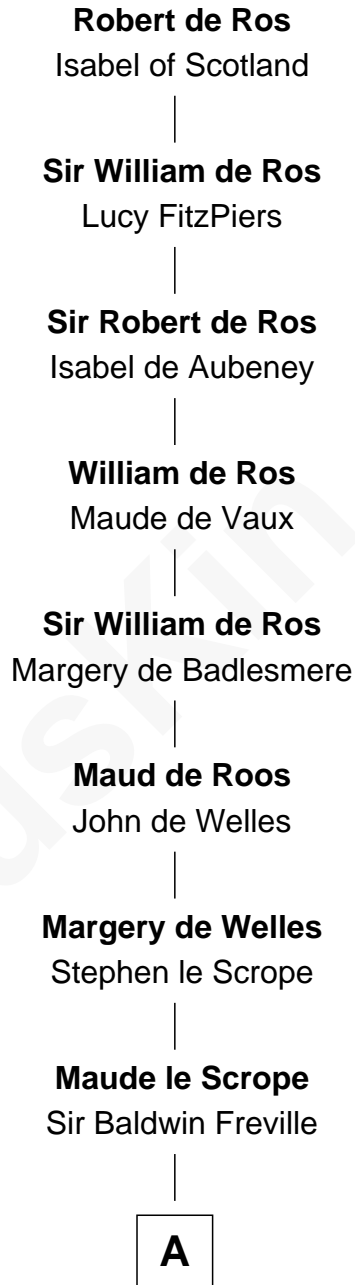

# FamousKin.com Relationship Chart of

**Elisabeth Shue**

*TV and Movie Actress*

25th Great-granddaughter of

**Robert de Ros**

*Magna Carta Surety*

**A**

—  
**Margaret Freville**  
Sir Hugh Willoughby

—  
**Margery Willoughby**  
Sir Godfrey Hilton

—  
**Elizabeth Hilton**  
Richard Thimbleby

—  
**Anne Thimbleby**  
John Booth

—  
**Eleanor Booth**  
Edward Hamby

—  
**William Hamby**  
Margaret Blewett

—  
**Robert Hamby**  
Elizabeth Arnold

—  
**Katherine Hamby**  
Edward Hutchinson

—  
**Ann Hutchinson**  
Samuel Dyer

—  
**Edward Dyer**  
Mary Greene

**B**

Elisabeth Shue photo by [Joi](#) (CC BY-SA 3.0)