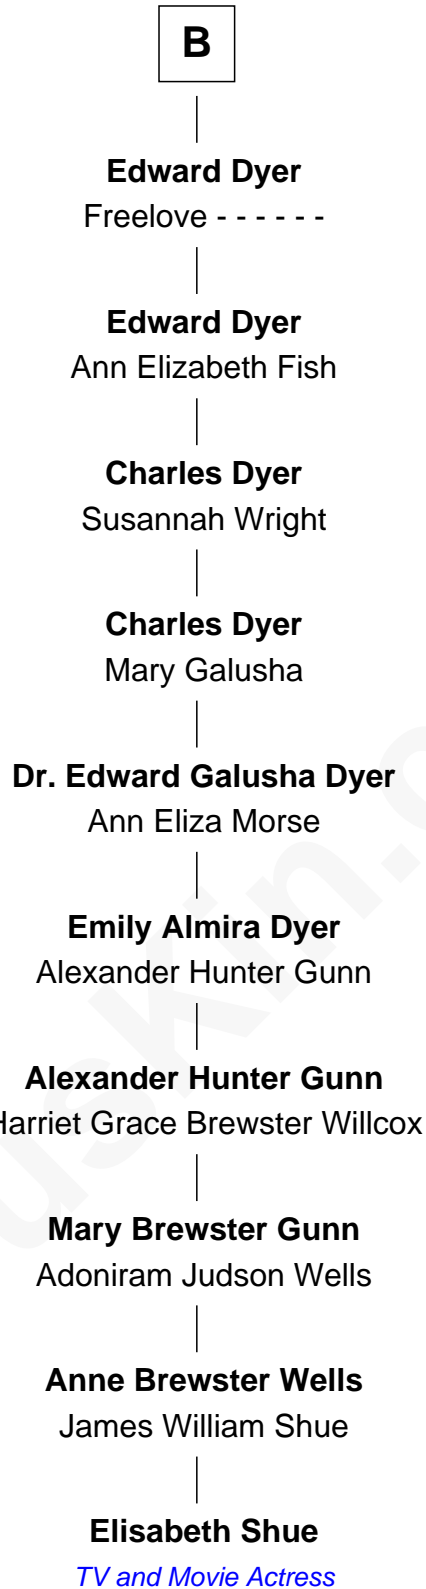

# FamousKin.com Relationship Chart of

**Elisabeth Shue**

*TV and Movie Actress*

25th Great-granddaughter of

**Robert de Ros**

*Magna Carta Surety*

**A**

—  
**Margaret Freville**  
Sir Hugh Willoughby

—  
**Margery Willoughby**  
Sir Godfrey Hilton

—  
**Elizabeth Hilton**  
Richard Thimbleby

—  
**Anne Thimbleby**  
John Booth

—  
**Eleanor Booth**  
Edward Hamby

—  
**William Hamby**  
Margaret Blewett

—  
**Robert Hamby**  
Elizabeth Arnold

—  
**Katherine Hamby**  
Edward Hutchinson

—  
**Ann Hutchinson**  
Samuel Dyer

—  
**Edward Dyer**  
Mary Greene

**B**

Elisabeth Shue photo by [Joi](#) (CC BY-SA 3.0)