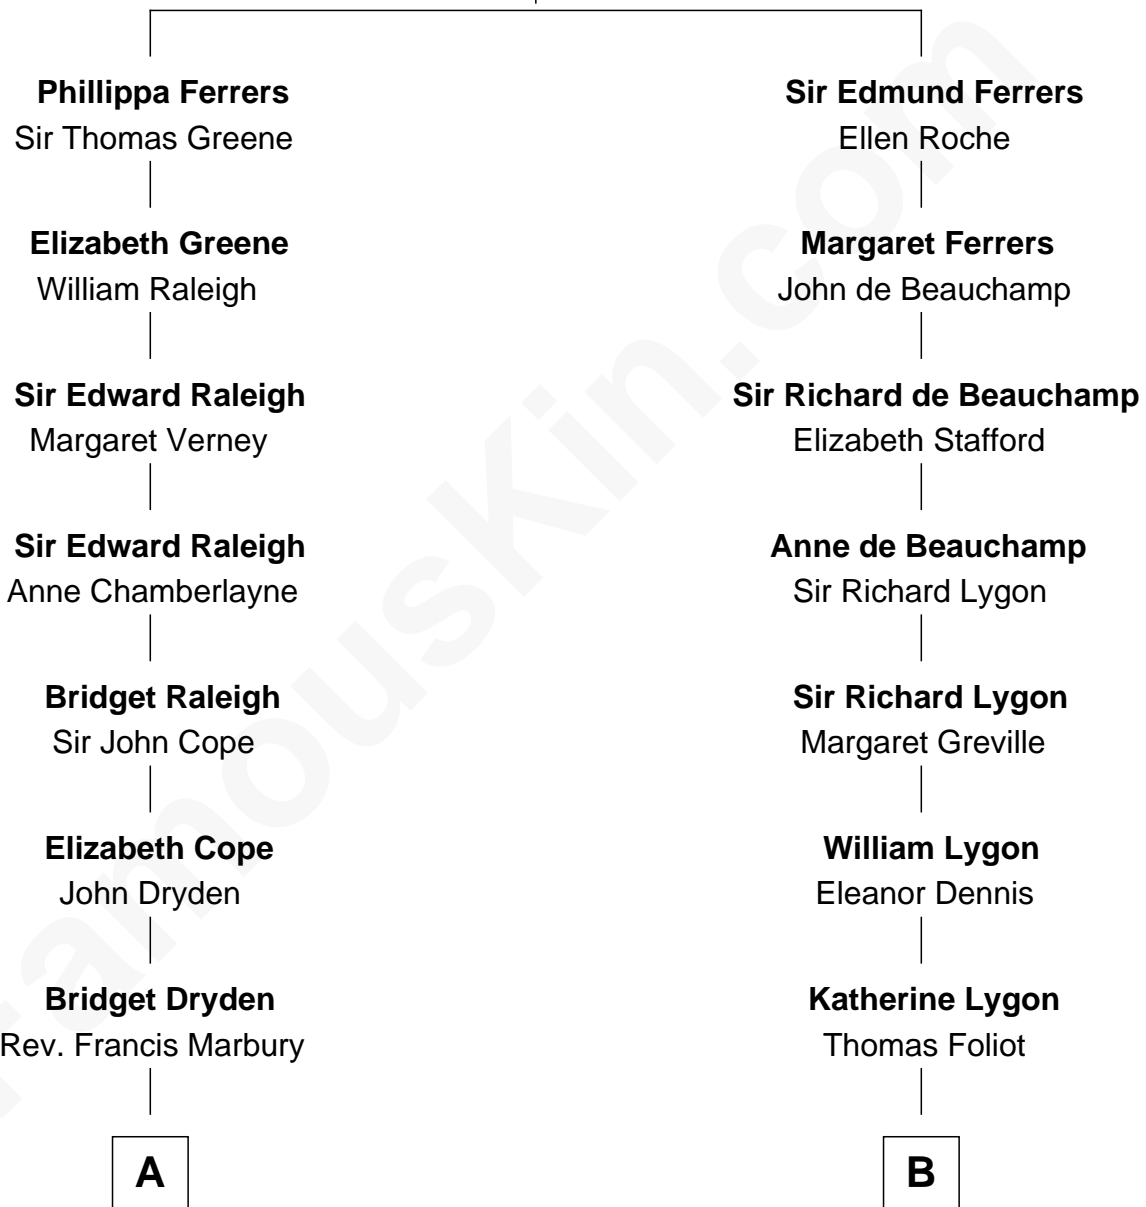

FamousKin.com

Relationship Chart of

Elisabeth Shue

TV and Movie Actress

19th cousin 1 time removed of

Sarah Ferguson

Duchess of York

Robert de Ferrers
Margaret Despencer

C

Alexander Hunter Gunn
Harriet Grace Brewster Willcox

Mary Brewster Gunn
Adoniram Judson Wells

Anne Brewster Wells
James William Shue

Elisabeth Shue
TV and Movie Actress

D

Andrew Henry Ferguson
Marian Louisa Montagu-Douglas-Scott

Ronald Ivor Ferguson
Susan Mary Wright

Sarah Ferguson
Duchess of York