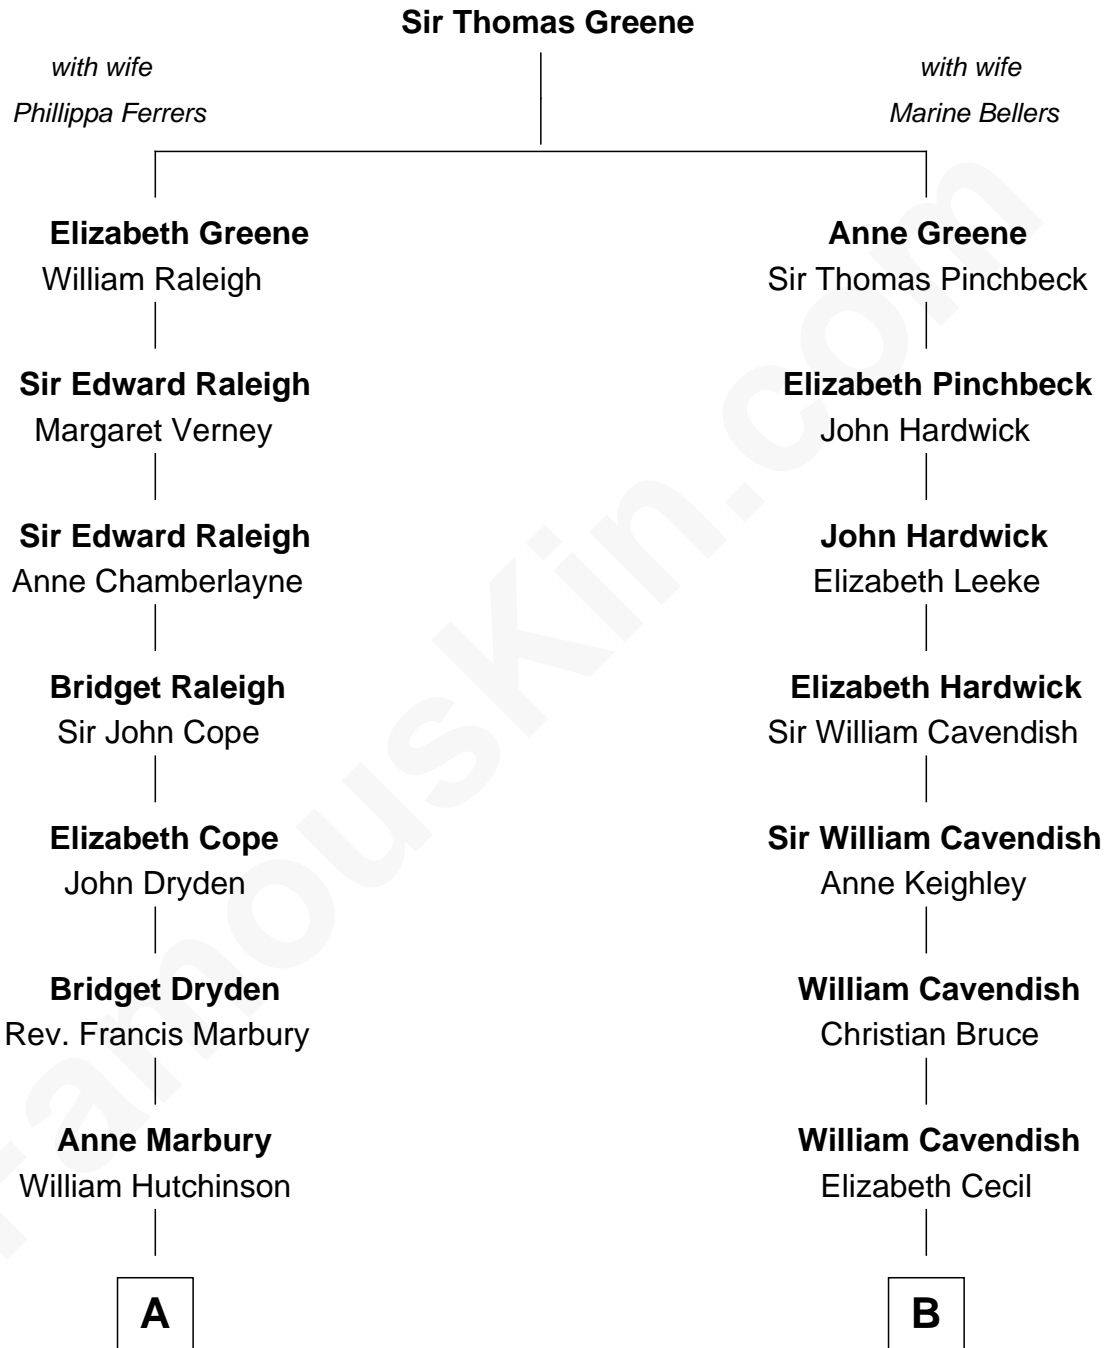

# FamousKin.com Relationship Chart of

**Elisabeth Shue**

*TV and Movie Actress*

18th cousin 1 time removed of

**Sarah Ferguson**

*Duchess of York*

**C**

**Mary Brewster Gunn**  
Adoniram Judson Wells

**Anne Brewster Wells**  
James William Shue

**Elisabeth Shue**  
*TV and Movie Actress*

**D**

**Ronald Ivor Ferguson**  
Susan Mary Wright

**Sarah Ferguson**  
*Duchess of York*

FamousKin.com