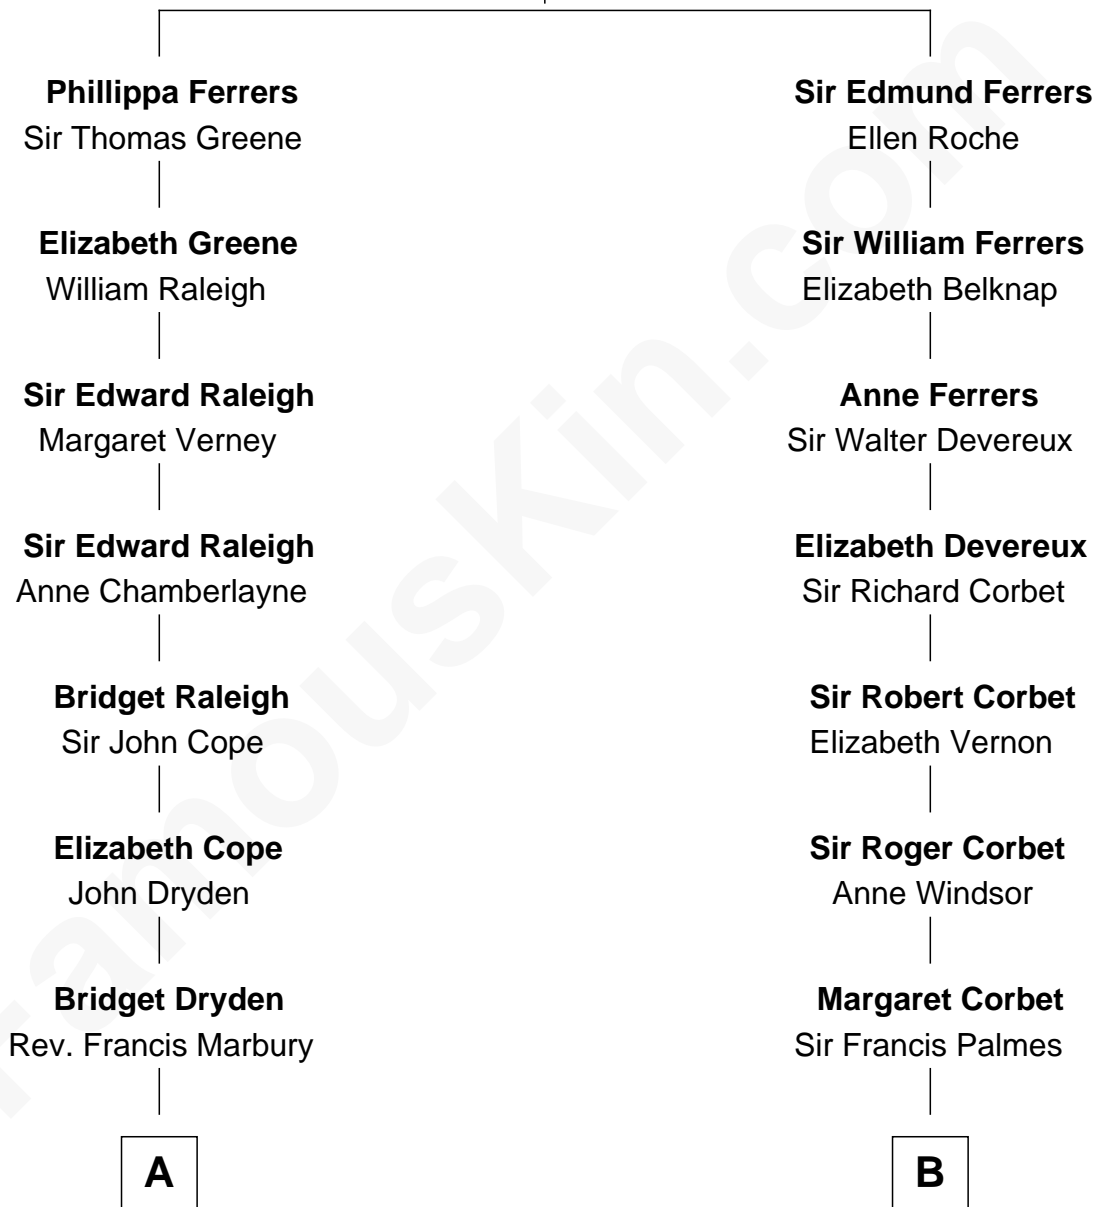

# FamousKin.com Relationship Chart of

**Elisabeth Shue**

*TV and Movie Actress*

16th cousin 4 times removed of

**Olivia De Havilland**

*Movie Actress*

**Robert de Ferrers**  
Margaret Despencer

**C**

**Alexander Hunter Gunn**  
Harriet Grace Brewster Willcox

**Mary Brewster Gunn**  
Adoniram Judson Wells

**Anne Brewster Wells**  
James William Shue

**Elisabeth Shue**  
*TV and Movie Actress*

FamousKin.com