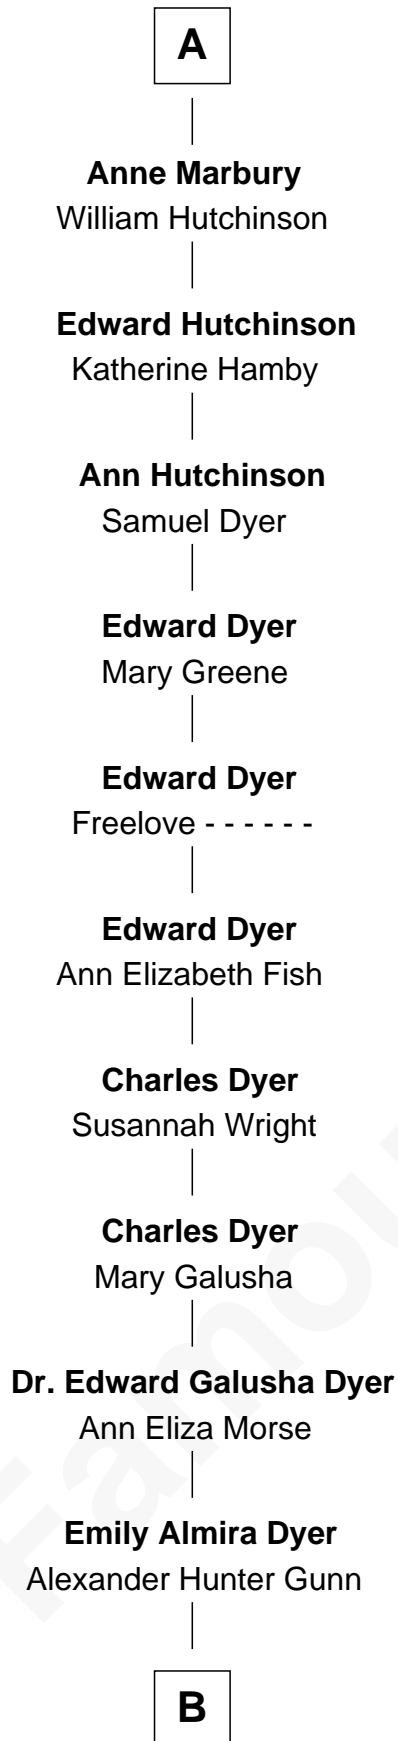

FamousKin.com Relationship Chart of

Elisabeth Shue

TV and Movie Actress

4th cousin 16 times removed of

King Ferdinand II of Aragon

1st King of a united Spain

Diego Gomez de Toledo

Inez Alfonsa de Ayala

B

—
Alexander Hunter Gunn
Harriet Grace Brewster Willcox

—
Mary Brewster Gunn
Adoniram Judson Wells

—
Anne Brewster Wells
James William Shue

—
Elisabeth Shue
TV and Movie Actress