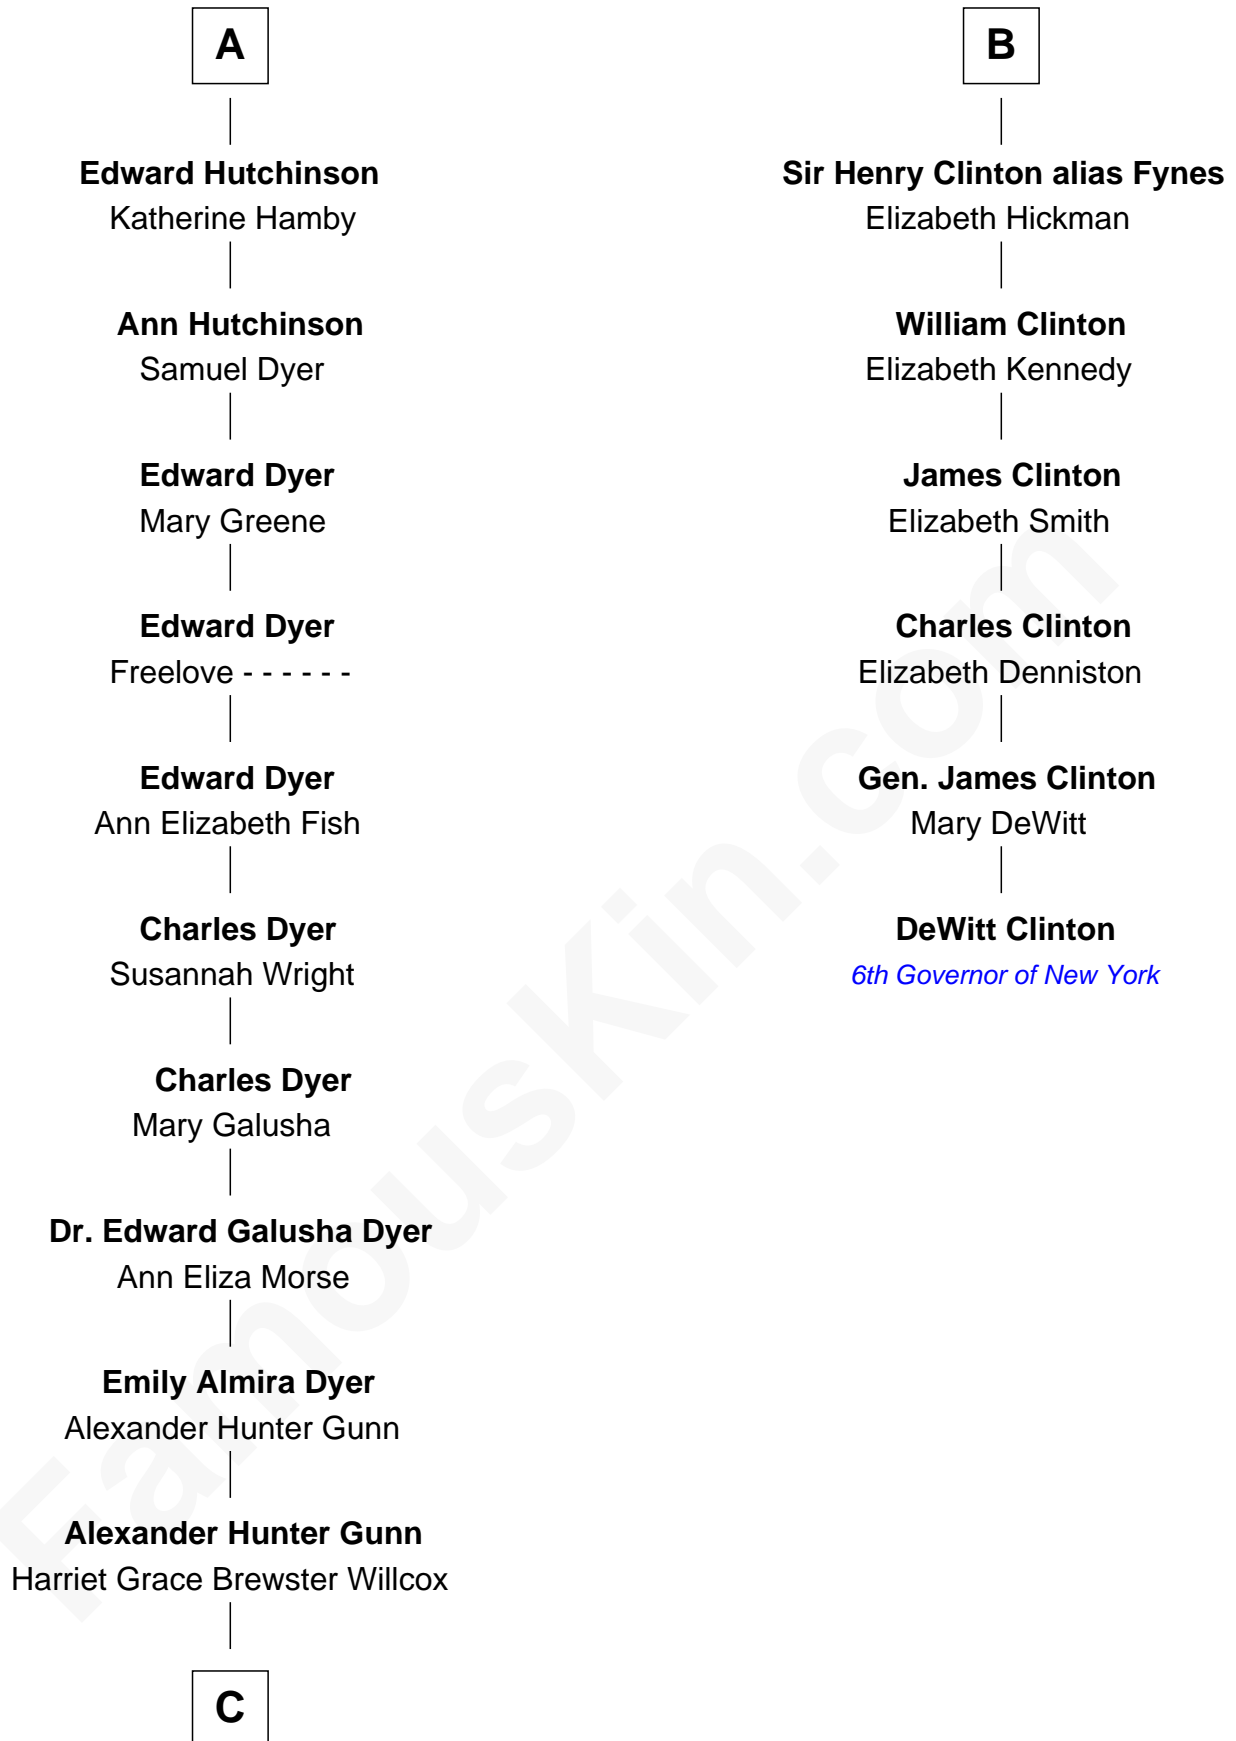

# FamousKin.com Relationship Chart of

**Elisabeth Shue**

*TV and Movie Actress*

12th cousin 7 times removed of

**DeWitt Clinton**

*6th Governor of New York*

**Sir Walter Blount**

Sancha de Ayala

**C**

—  
**Mary Brewster Gunn**  
Adoniram Judson Wells

—  
**Anne Brewster Wells**  
James William Shue

—  
**Elisabeth Shue**  
*TV and Movie Actress*

FamousKin.com