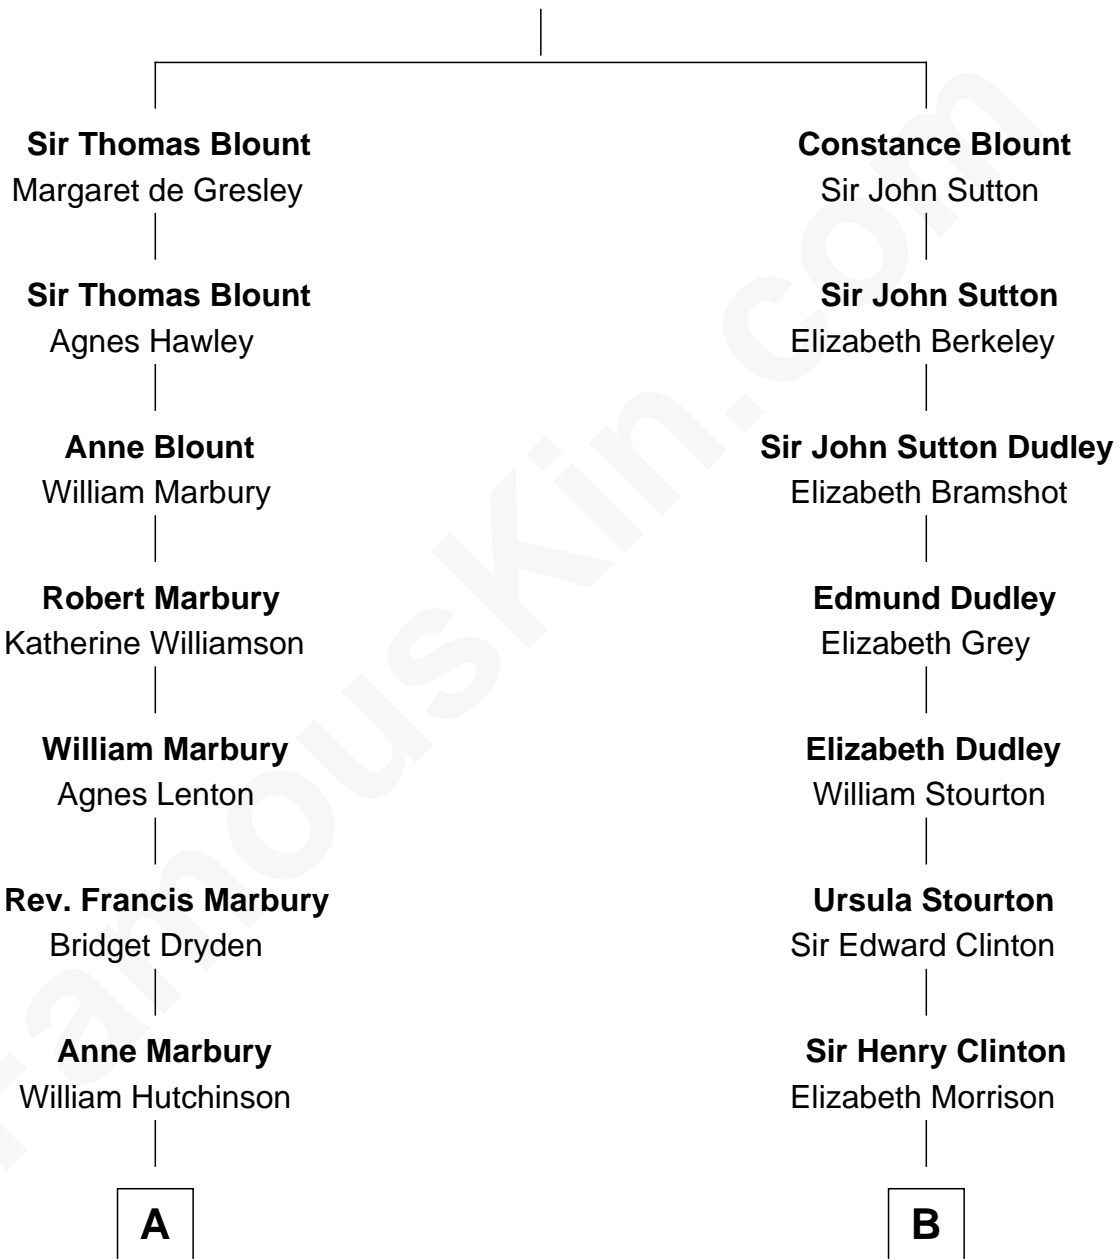

# FamousKin.com Relationship Chart of

**Elisabeth Shue**

*TV and Movie Actress*

12th cousin 7 times removed of

**DeWitt Clinton**

*6th Governor of New York*

**Sir Walter Blount**

Sancha de Ayala

**C**

—  
**Mary Brewster Gunn**  
Adoniram Judson Wells

—  
**Anne Brewster Wells**  
James William Shue

—  
**Elisabeth Shue**  
*TV and Movie Actress*

FamousKin.com