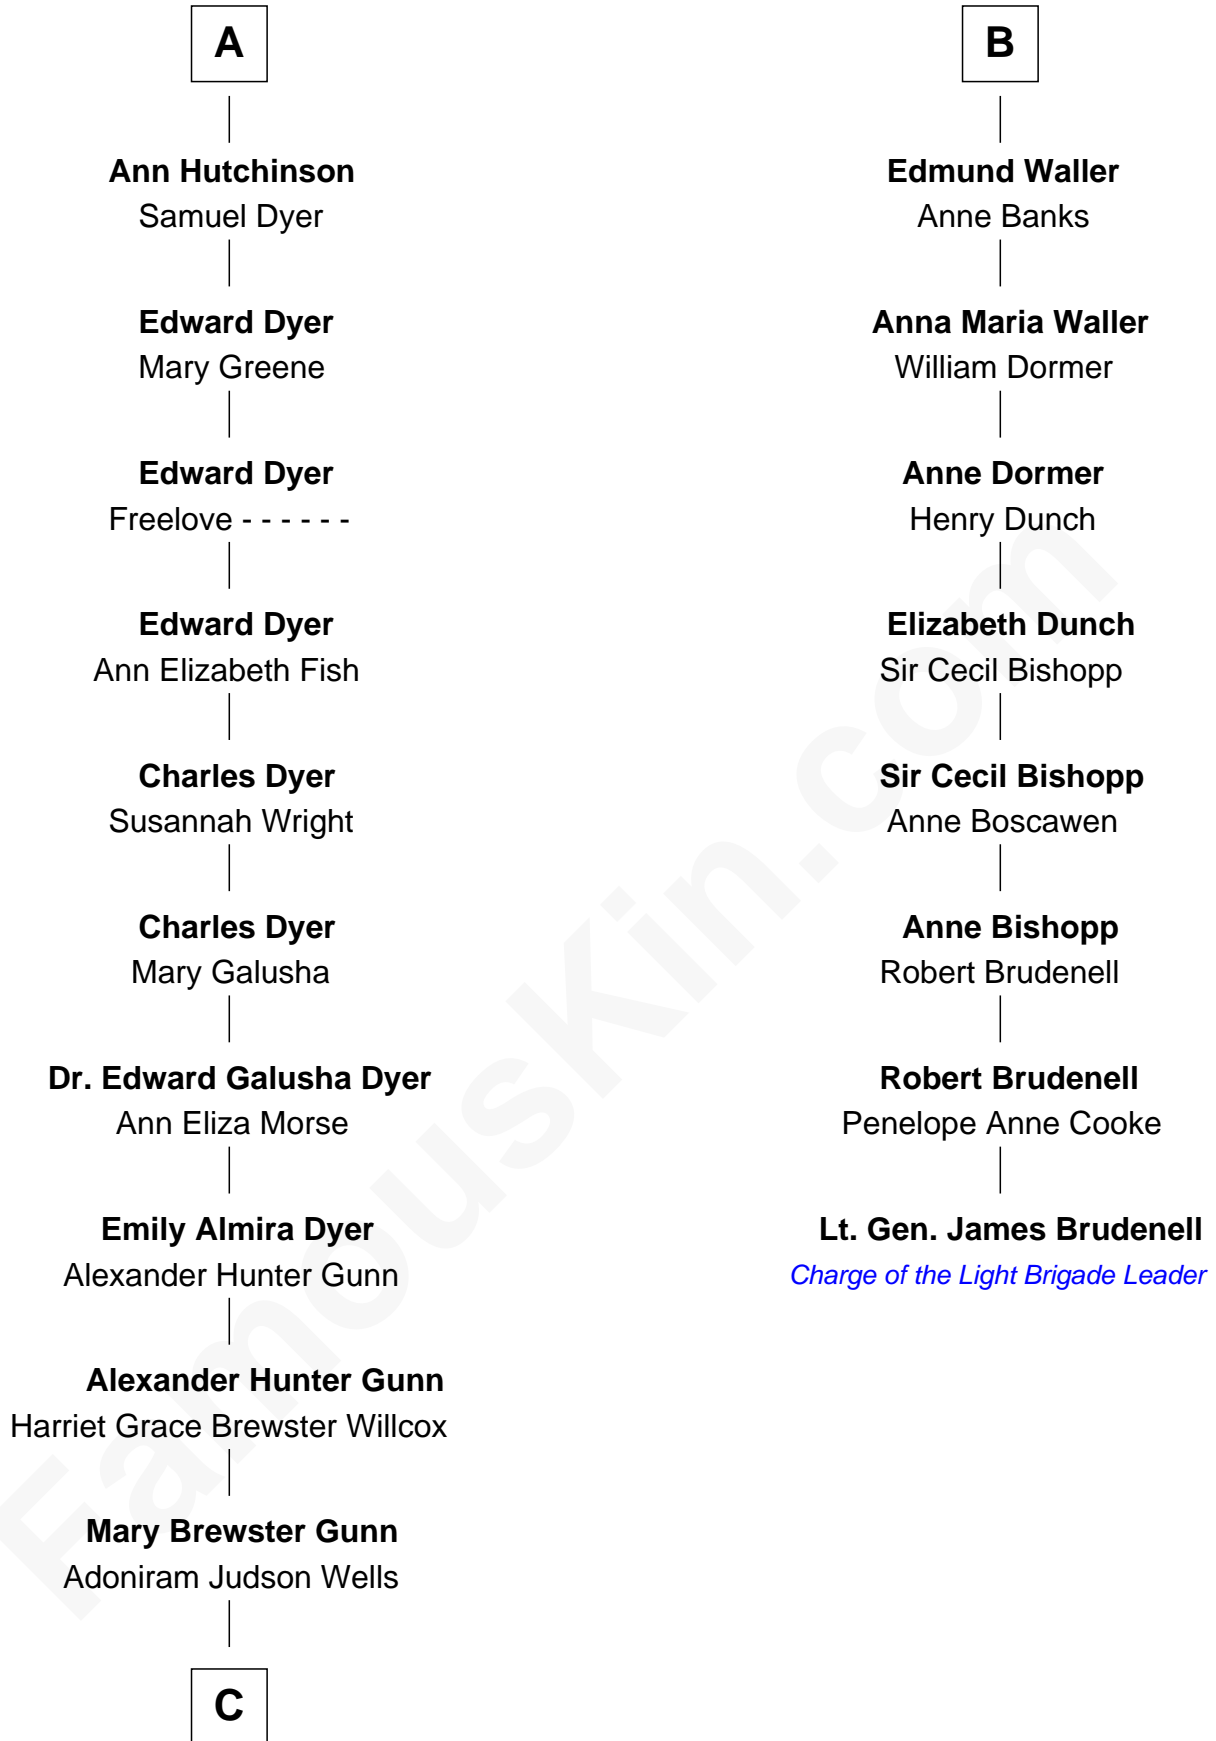

FamousKin.com Relationship Chart of

Elisabeth Shue

TV and Movie Actress

14th cousin 4 times removed of

Lt. Gen. James Brudenell

Leader of the "Charge of the Light Brigade"

Sir Thomas Blount

Margaret de Gresley

Sir Thomas Blount

Agnes Hawley

Anne Blount

William Marbury

Robert Marbury

Katherine Williamson

William Marbury

Agnes Lenton

Edward Langford

Alice Langford

John Stradling

Anne Stradling

Sir John Danvers

Anne Danvers

Thomas Lovett

Elizabeth Lovett

Anthony Cave

Anne Cave

Griffith Hampden

Anne Hampden

Robert Waller

B

C

—
Anne Brewster Wells