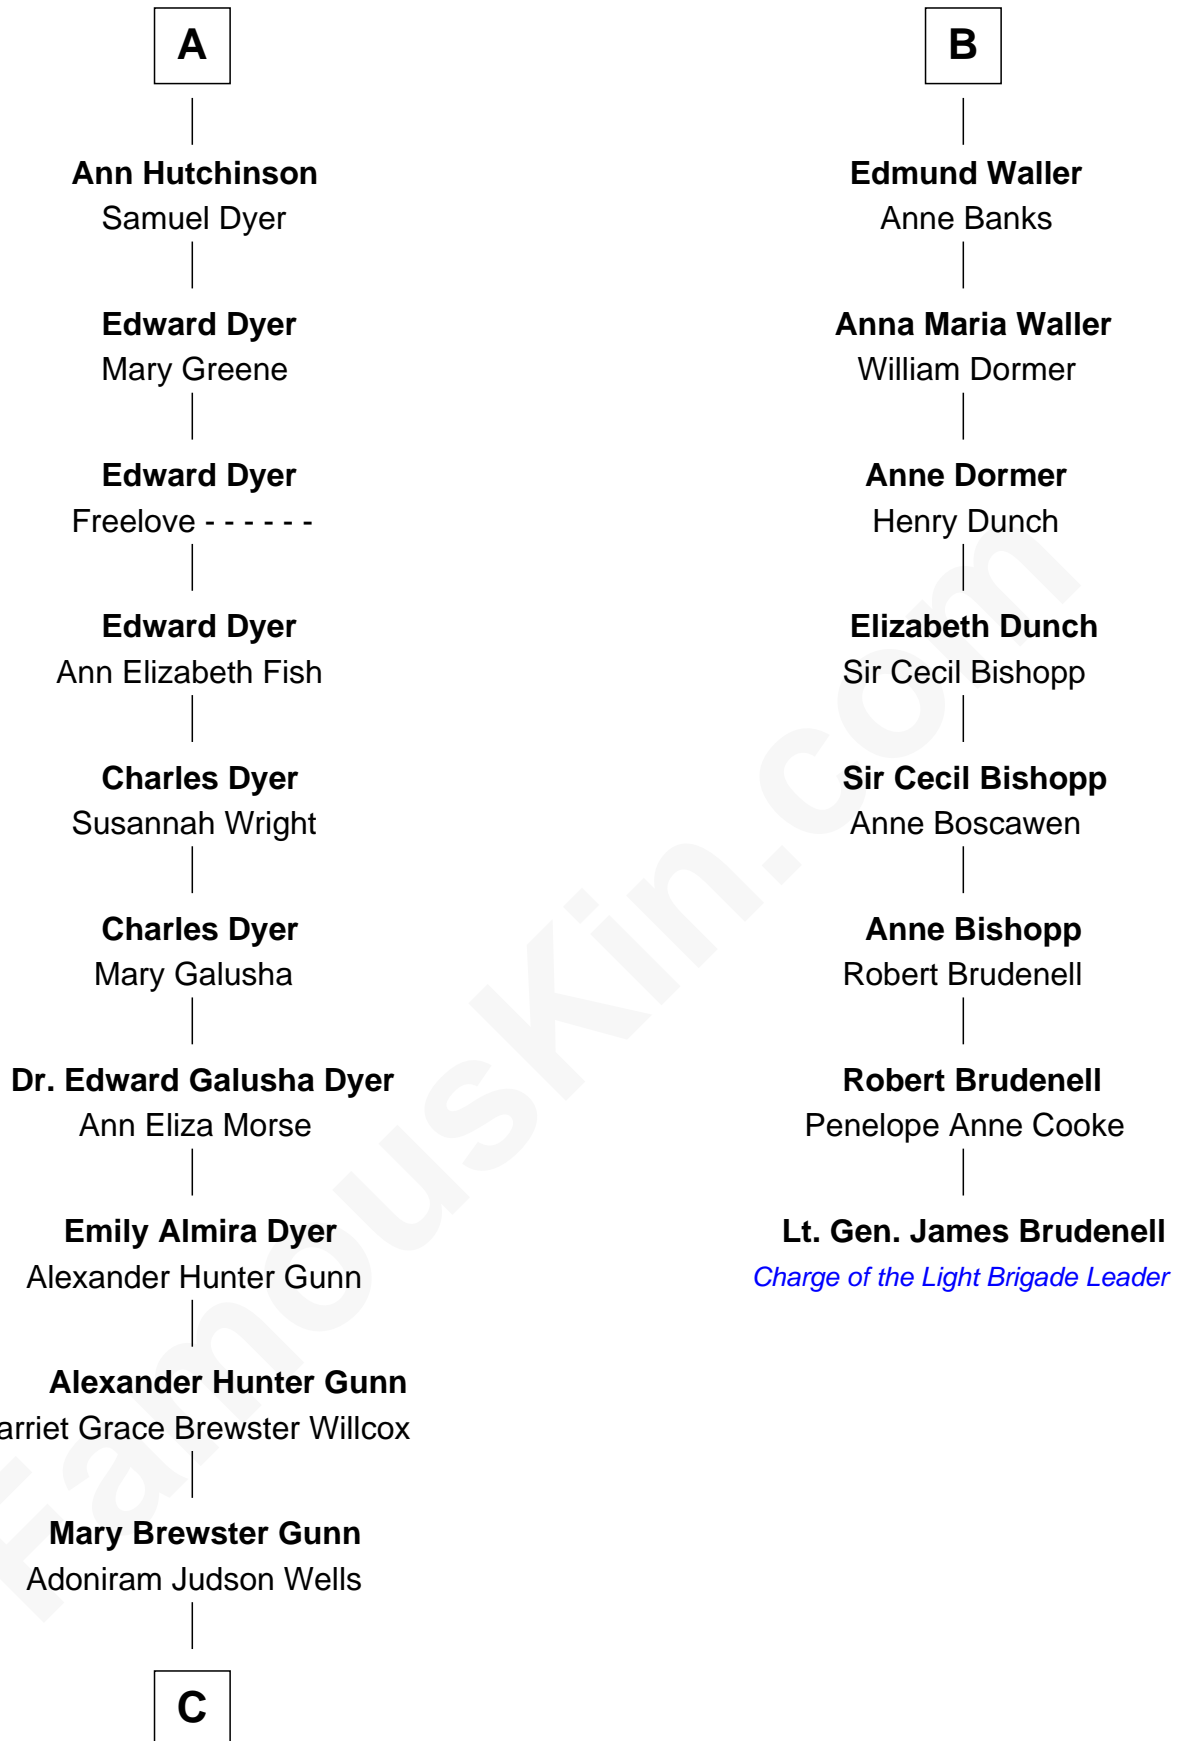

FamousKin.com

Relationship Chart of

Elisabeth Shue

TV and Movie Actress

14th cousin 4 times removed of

Lt. Gen. James Brudenell

Leader of the "Charge of the Light Brigade"

C

Anne Brewster Wells

James William Shue

Elisabeth Shue

TV and Movie Actress

FamousKin.com