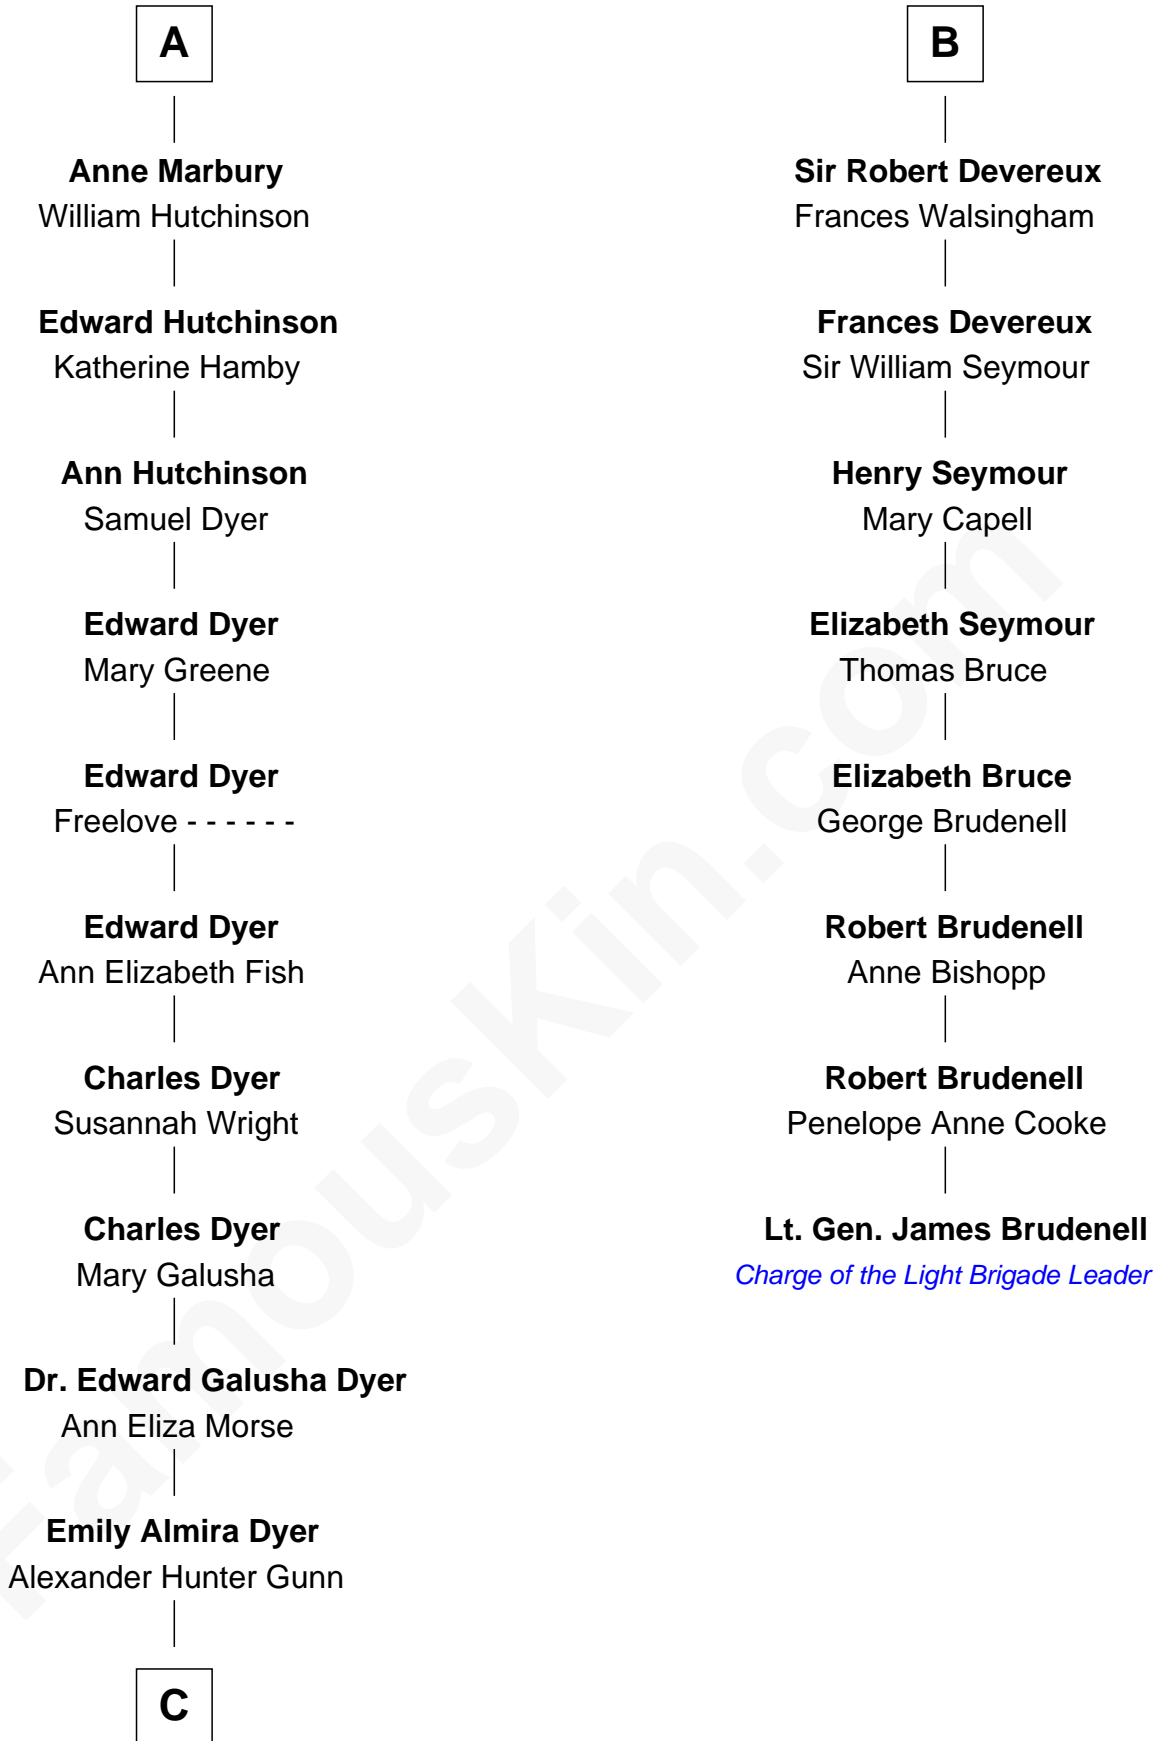

FamousKin.com Relationship Chart of

Elisabeth Shue

TV and Movie Actress

14th cousin 6 times removed of

Lt. Gen. James Brudenell

Leader of the "Charge of the Light Brigade"

Robert de Ferrers
Margaret Despencer

A

Sir Edmund Ferrers
Ellen Roche

Sir William Ferrers
Elizabeth Belknap

Anne Ferrers
Sir Walter Devereux

John Devereux
Cecily Bouchier

Walter Devereux
Mary Grey

Sir Richard Devereux
Dorothy Hastings

Walter Devereux
Lettice Knollys

B

C

—
Alexander Hunter Gunn
Harriet Grace Brewster Willcox

—
Mary Brewster Gunn
Adoniram Judson Wells

—
Anne Brewster Wells
James William Shue

—
Elisabeth Shue
TV and Movie Actress

FamousKin.com