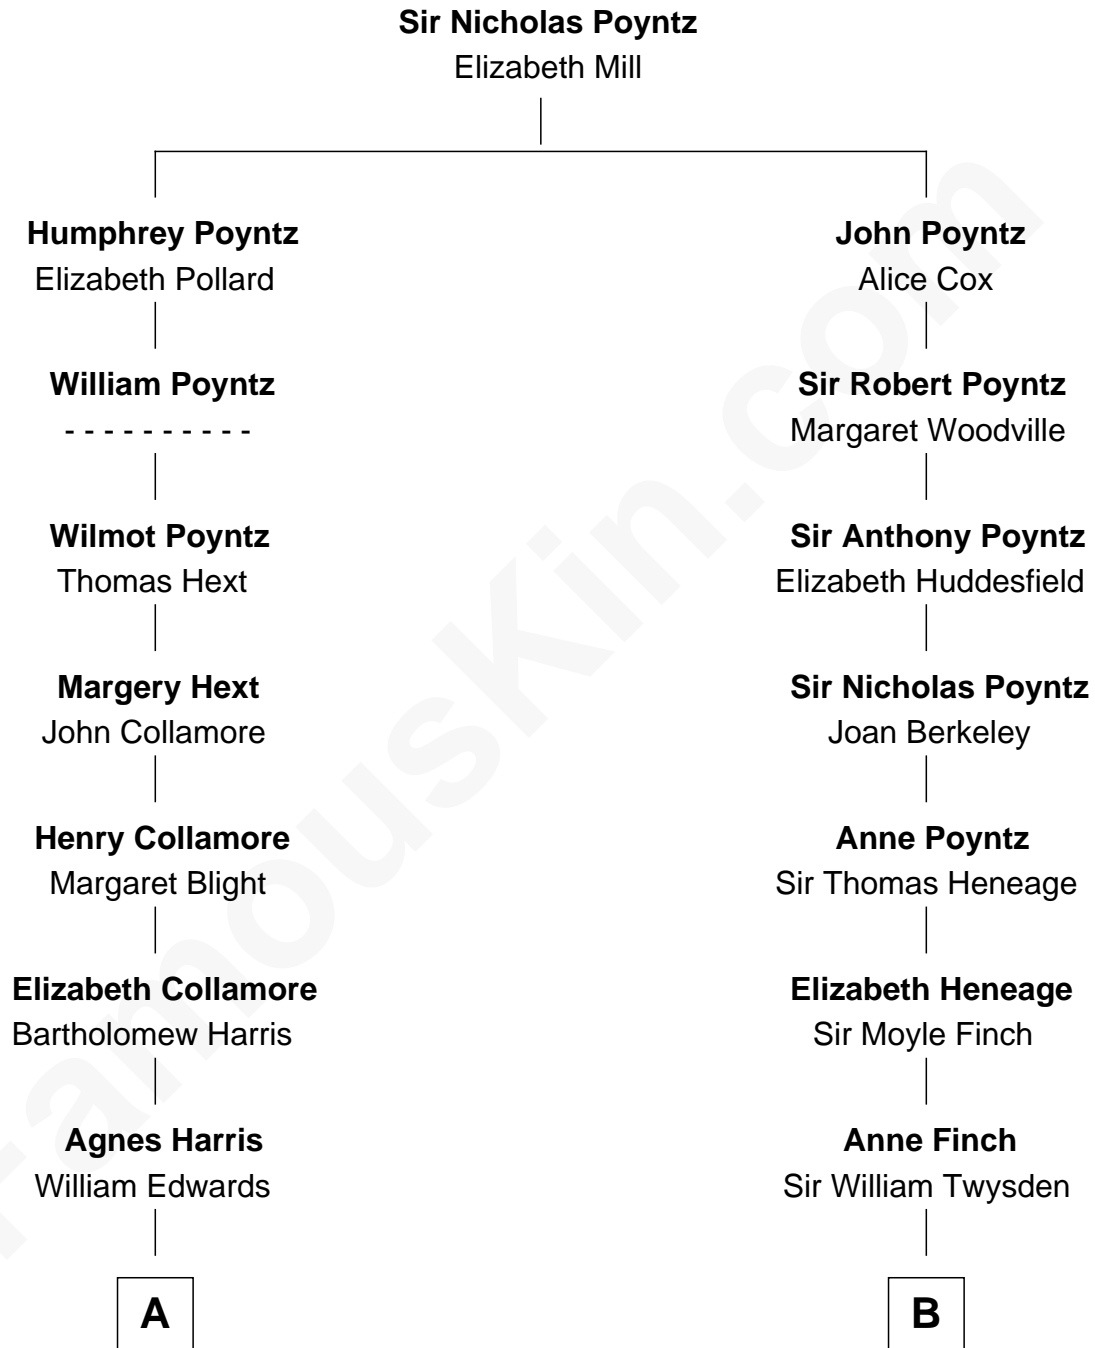

## Relationship Chart of

**Elisabeth Shue**

*TV and Movie Actress*

13th cousin 4 times removed of

**Lt. Gen. James Brudenell**

*Leader of the "Charge of the Light Brigade"*

**A**

**Richard Edwards**

Mary Talcott

**John Edwards**

Christian Coffin

**Mary Edwards**

Caleb Ely

**William Ely**

Drusilla Brewster

**Eli Ely**

Bathsheba Blake

**Lucy Beckwith Ely**

Charles Ingraham Cooley

**Mary Jane Cooley**

Giles Buckingham Willcox

**Harriet Grace Brewster Willcox**

Alexander Hunter Gunn

**Mary Brewster Gunn**