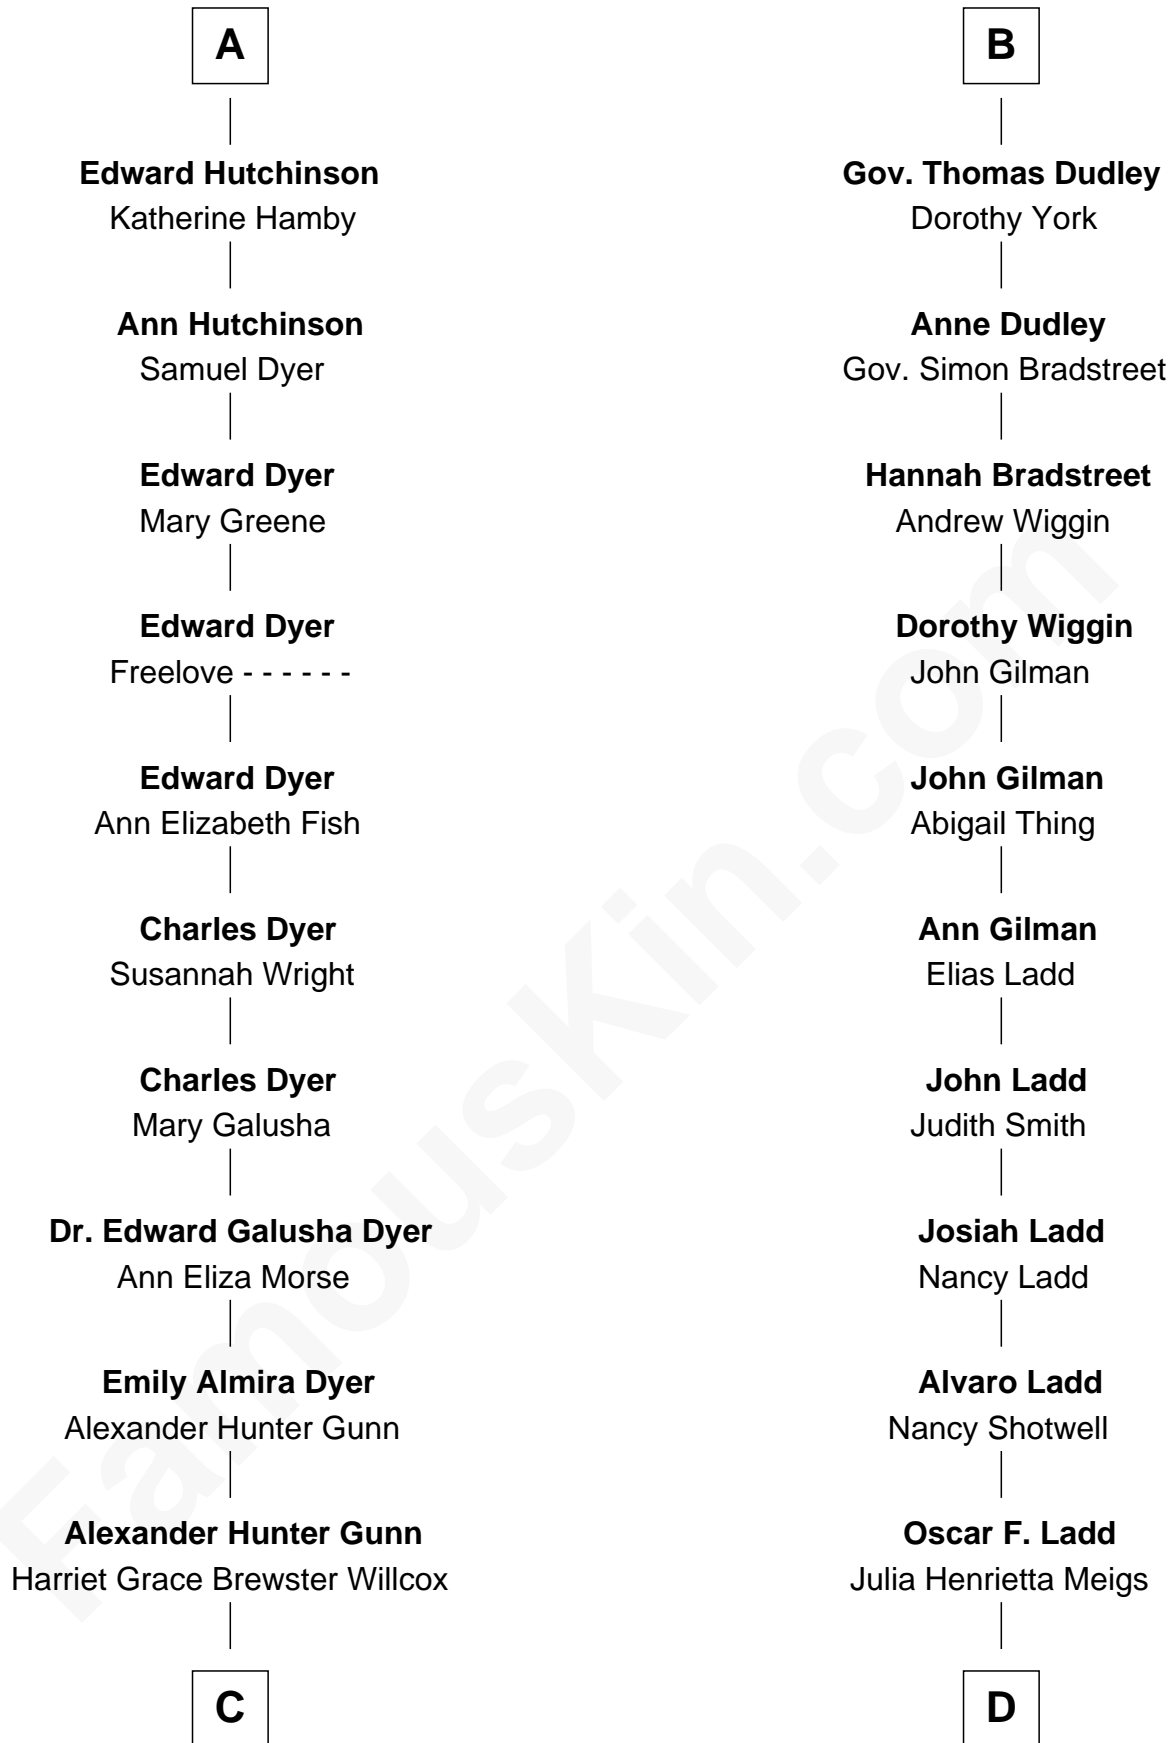

FamousKin.com Relationship Chart of

Elisabeth Shue

TV and Movie Actress

18th cousin 1 time removed of

Alan Ladd

Movie Actor

Sir Walter Blount

Sancha de Ayala

A

Constance Blount
Sir John Sutton

Sir John Sutton
Elizabeth Berkeley

Sir Edmund Sutton
Joyce Tiptoft

Sir Edward Sutton
Cecily Willoughby

Sir John Sutton
Cecily Grey

Sir Henry Dudley
----- Ashton

Probable

Roger Dudley
Susanna Thorne

B

C

Mary Brewster Gunn
Adoniram Judson Wells

Anne Brewster Wells
James William Shue

Elisabeth Shue
TV and Movie Actress

D

Alan Harwood Ladd
Selina Raleigh