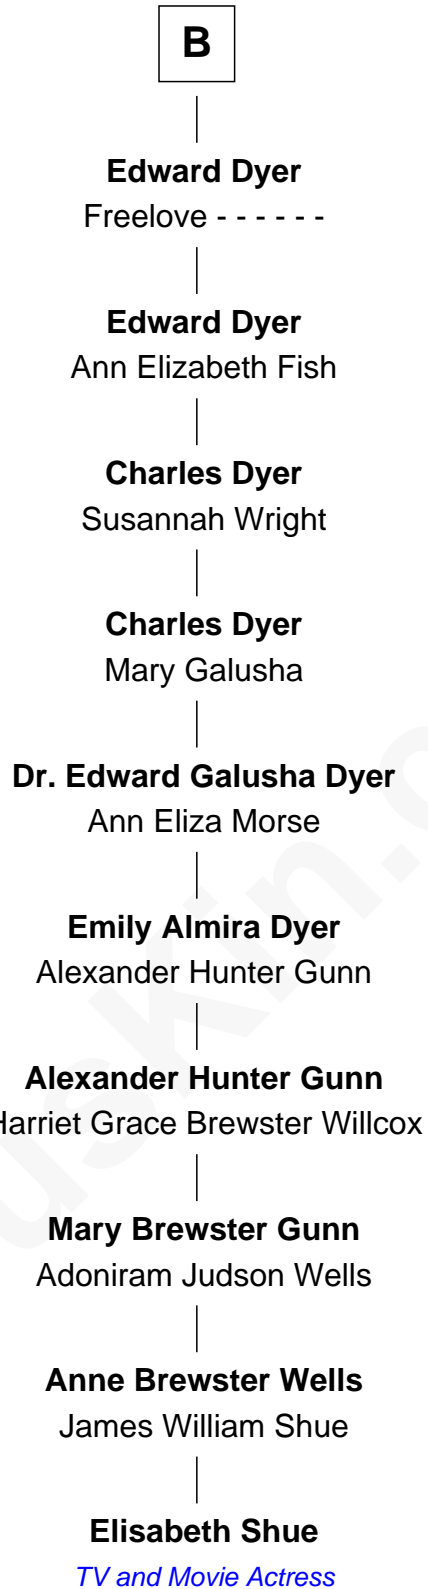

# FamousKin.com Relationship Chart of

**Elisabeth Shue**

*TV and Movie Actress*

25th Great-granddaughter of

**Saher de Quincy**

*Magna Carta Surety*

**Saher de Quincy**  
Margaret de Beaumont

**Sir Roger de Quincy**  
Helen of Galloway

**Elisabeth de Quincy**  
Alexander Comyn

**Elizabeth Comyn**  
Sir Gilbert de Umfreville

**Sir Robert de Umfreville**  
Lucy de Kyme

**Elizabeth de Umfreville**  
Sir Gilbert de Burradon

**Eleanor de Burradon**  
Sir Henry Tailboys

**Eleanor Booth**  
Edward Hamby

**William Hamby**  
Margaret Blewett

**Robert Hamby**  
Elizabeth Arnold

**Katherine Hamby**  
Edward Hutchinson

**Ann Hutchinson**  
Samuel Dyer

**Edward Dyer**  
Mary Greene

**B**

Elisabeth Shue photo by [Joi](#) (CC BY-SA 3.0)