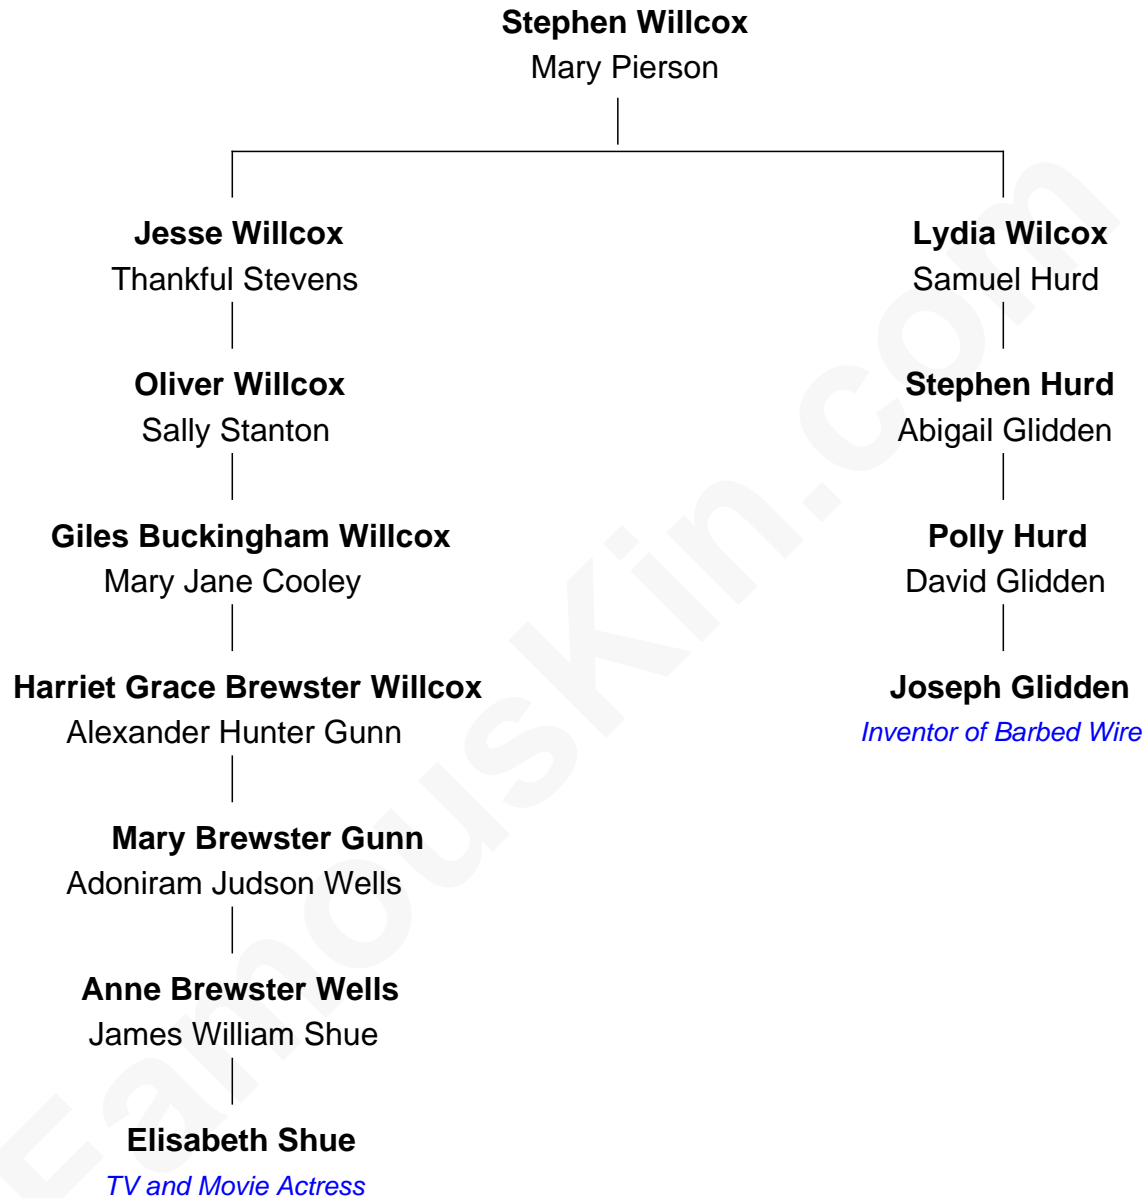

# FamousKin.com Relationship Chart of

**Elisabeth Shue**

*TV and Movie Actress*

3rd cousin 3 times removed of

**Joseph Glidden**

*Inventor of Barbed Wire*

Elisabeth Shue photo by [Joi](#) (CC BY-SA 3.0)