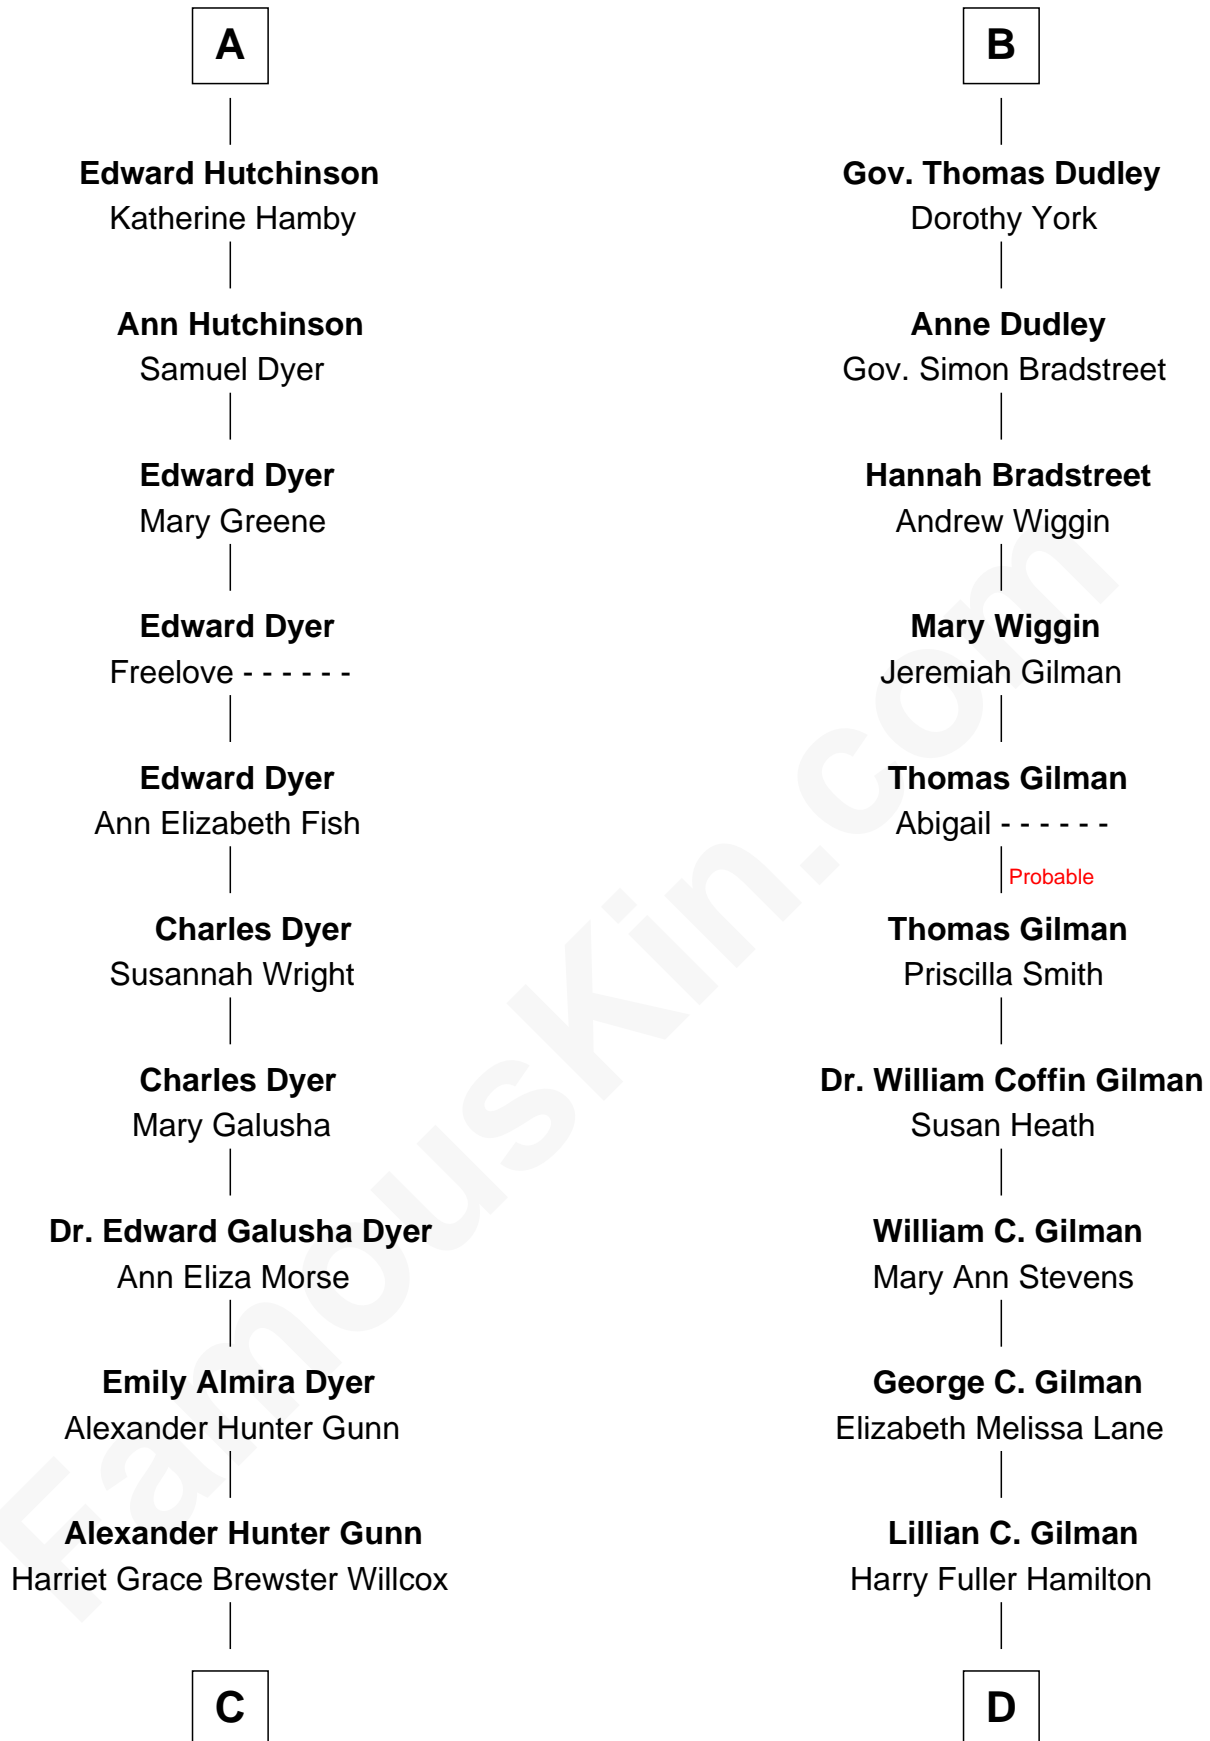

FamousKin.com Relationship Chart of

Elisabeth Shue

TV and Movie Actress

18th cousin 1 time removed of

George Hamilton

TV and Movie Actor

Sir Walter Blount

Sancha de Ayala

A

Constance Blount
Sir John Sutton

Sir John Sutton
Elizabeth Berkeley

Sir Edmund Sutton
Joyce Tiptoft

Sir Edward Sutton
Cecily Willoughby

Sir John Sutton
Cecily Grey

Sir Henry Dudley
----- Ashton

Probable

Roger Dudley
Susanna Thorne

B

C

Mary Brewster Gunn
Adoniram Judson Wells

Anne Brewster Wells
James William Shue

Elisabeth Shue
TV and Movie Actress

D

George William Hamilton
Anne Lucille Stevens