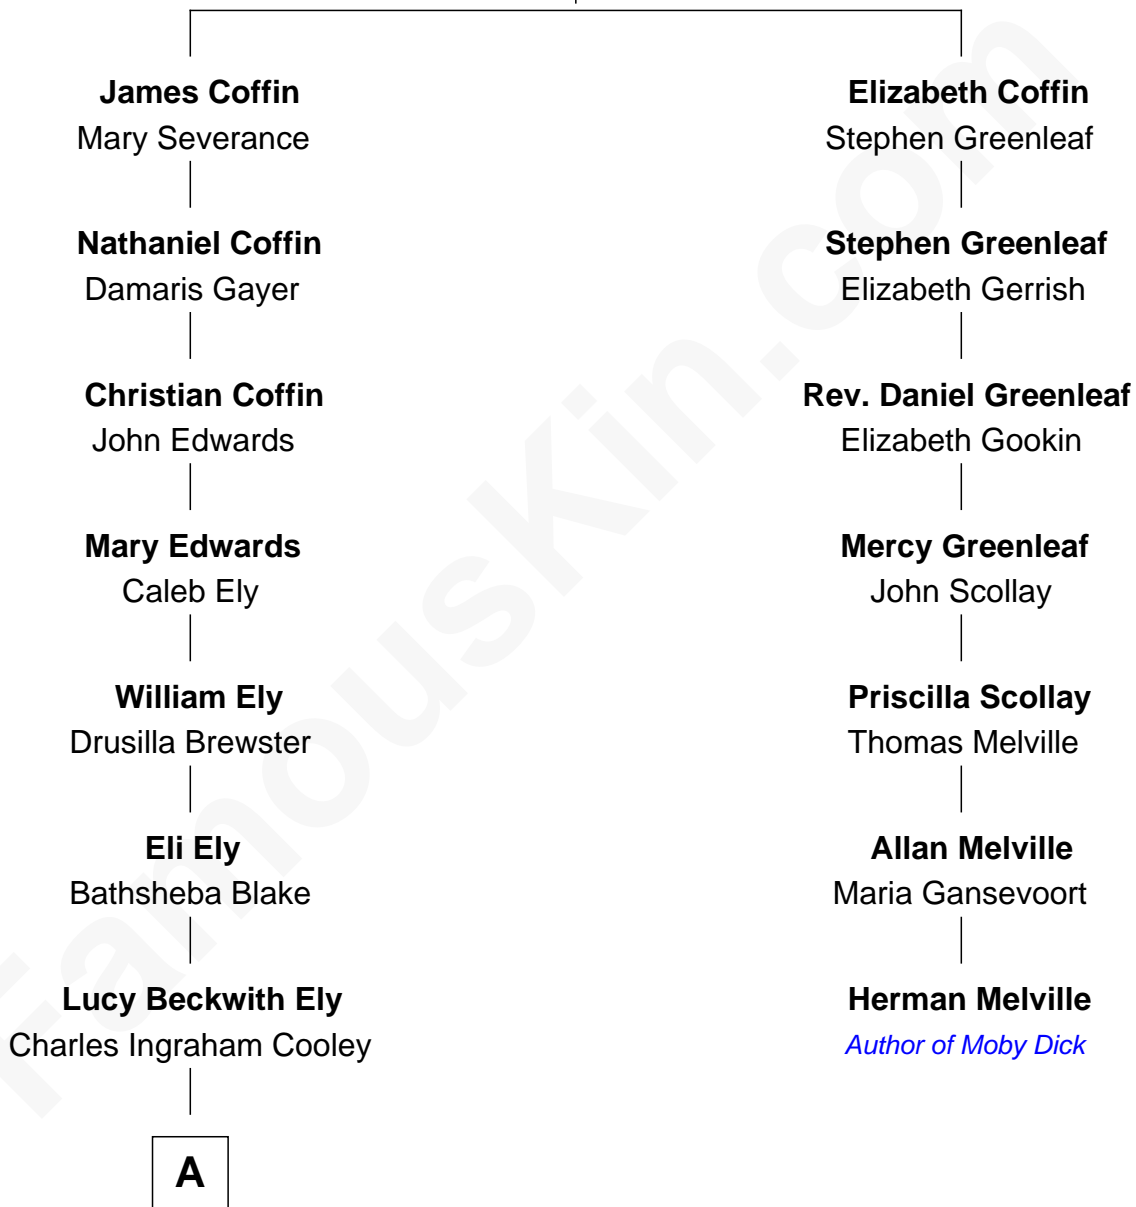

# FamousKin.com Relationship Chart of

**Elisabeth Shue**

*TV and Movie Actress*

6th cousin 5 times removed of

**Herman Melville**

*Author of Moby Dick*

**Tristram Coffin**

Dionis Stevens

**A**

—  
**Mary Jane Cooley**  
Giles Buckingham Willcox

—  
**Harriet Grace Brewster Willcox**  
Alexander Hunter Gunn

—  
**Mary Brewster Gunn**  
Adoniram Judson Wells

—  
**Anne Brewster Wells**  
James William Shue

—  
**Elisabeth Shue**  
*TV and Movie Actress*