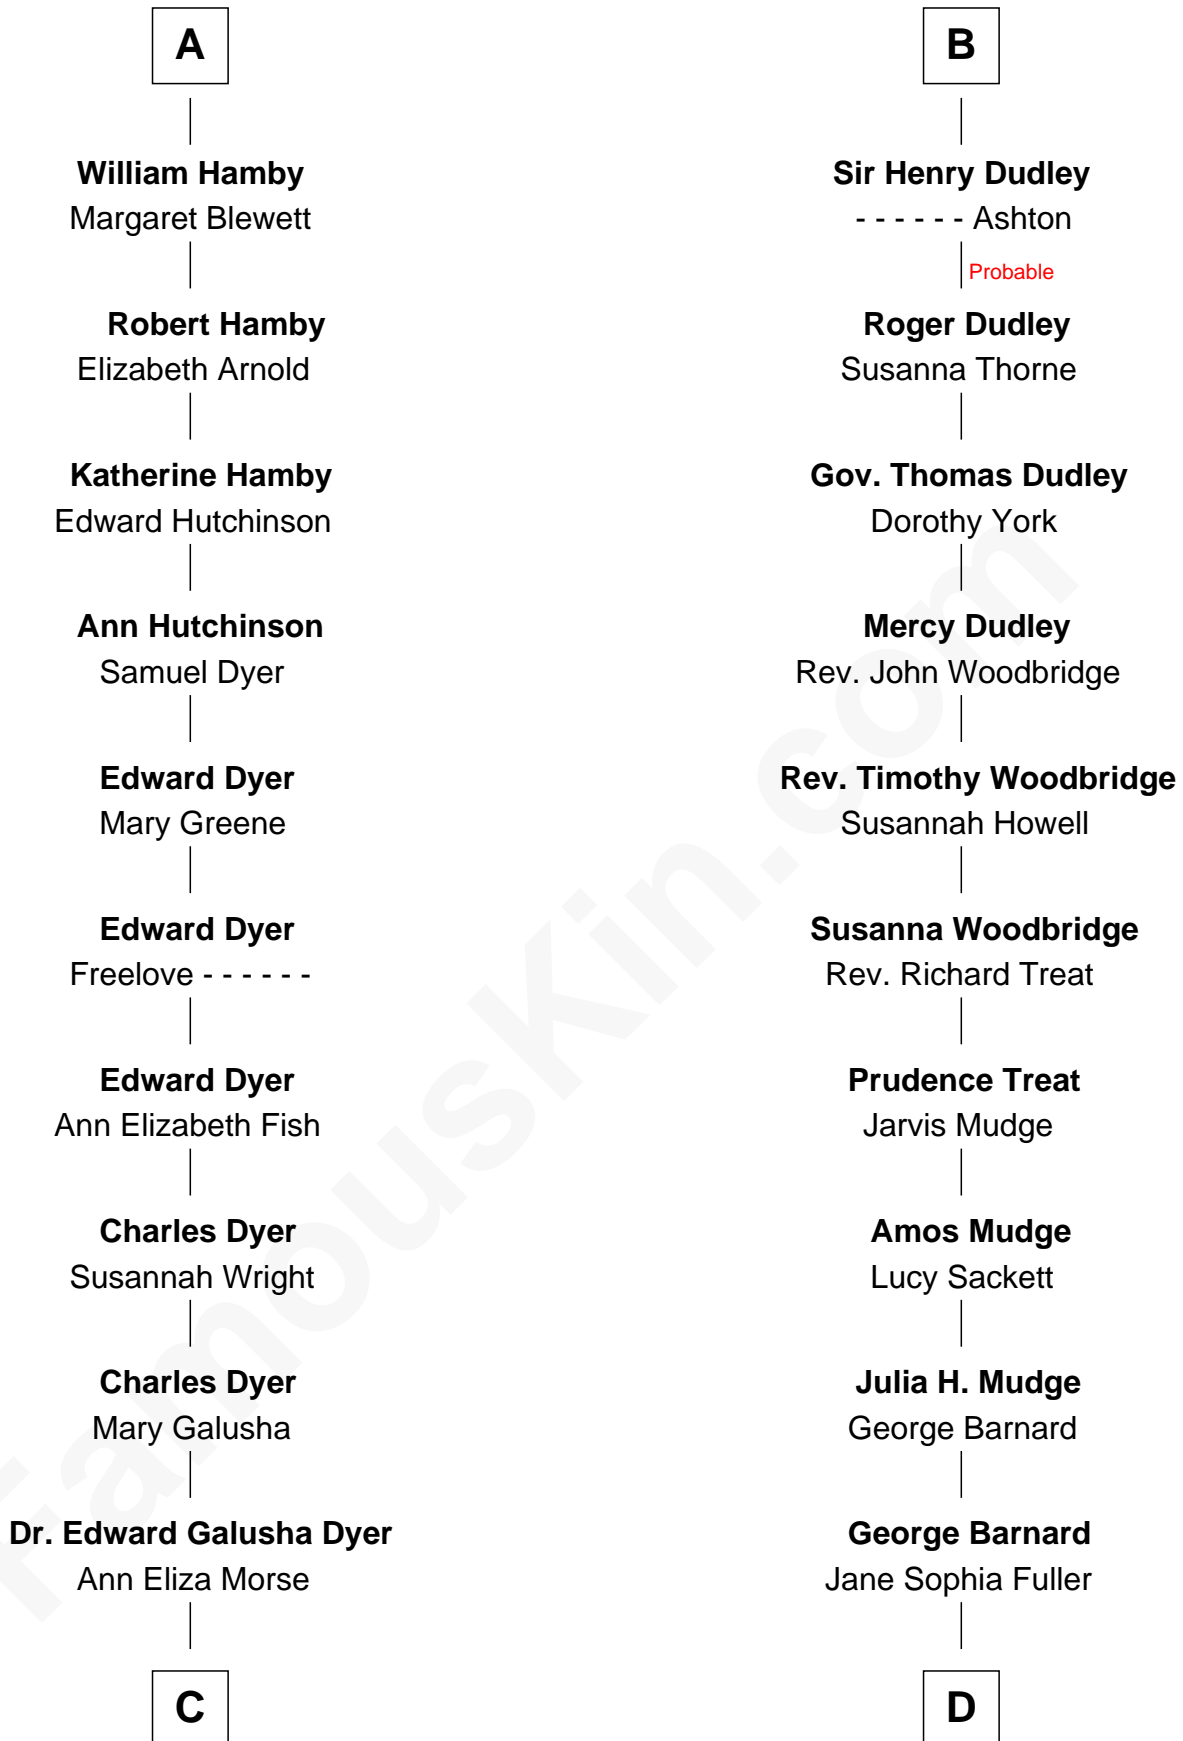

FamousKin.com Relationship Chart of

Elisabeth Shue

TV and Movie Actress

19th cousin 2 times removed of

Dick Clark

Radio and TV Host

Sir Philip le Despencer

Joan de Cobham

C

Emily Almira Dyer
Alexander Hunter Gunn

Alexander Hunter Gunn
Harriet Grace Brewster Willcox

Mary Brewster Gunn
Adoniram Judson Wells

Anne Brewster Wells
James William Shue

Elisabeth Shue
TV and Movie Actress

D

Charles Fuller Barnard
Anna May Aldridge

Julia Fuller Barnard
Richard Augustus Clark

Dick Clark
Radio and TV Host