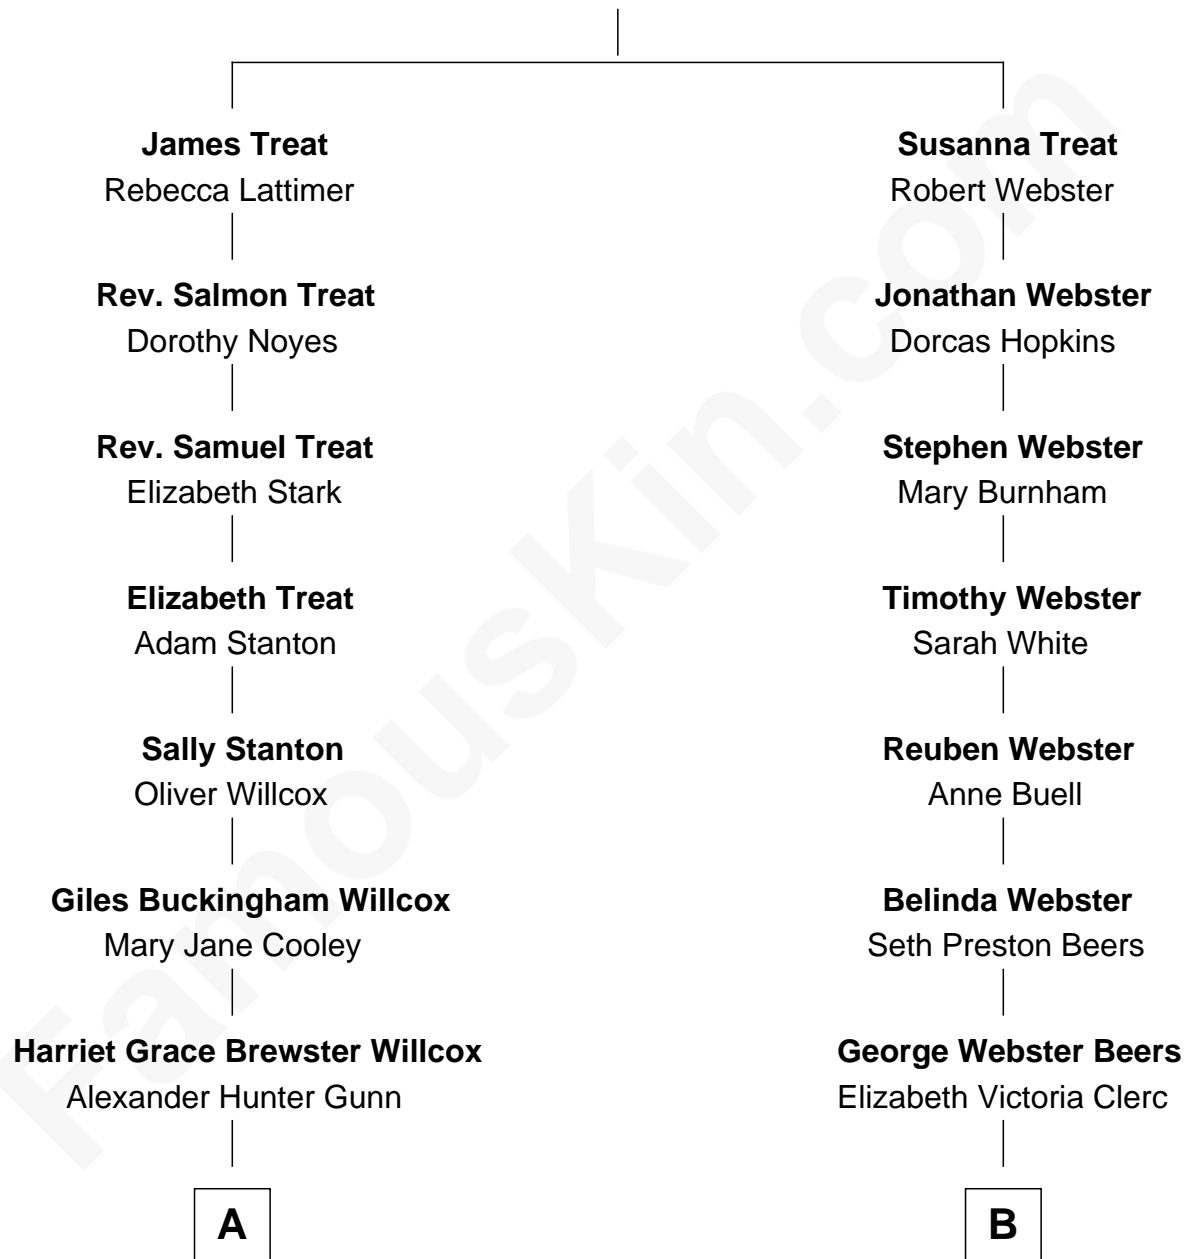

FamousKin.com Relationship Chart of

Elisabeth Shue

TV and Movie Actress

9th cousin 1 time removed of

James Spader

TV and Movie Actor

Richard Treat

Alice Gaylord

A

Mary Brewster Gunn
Adoniram Judson Wells

Anne Brewster Wells
James William Shue

Elisabeth Shue
TV and Movie Actress

B

Henry Augustin Beers
Mary Heaton

Mary Heaton Beers
Vanderbilt Reginald Spader

Stoddard Greenwood Spader
Jean Fraser