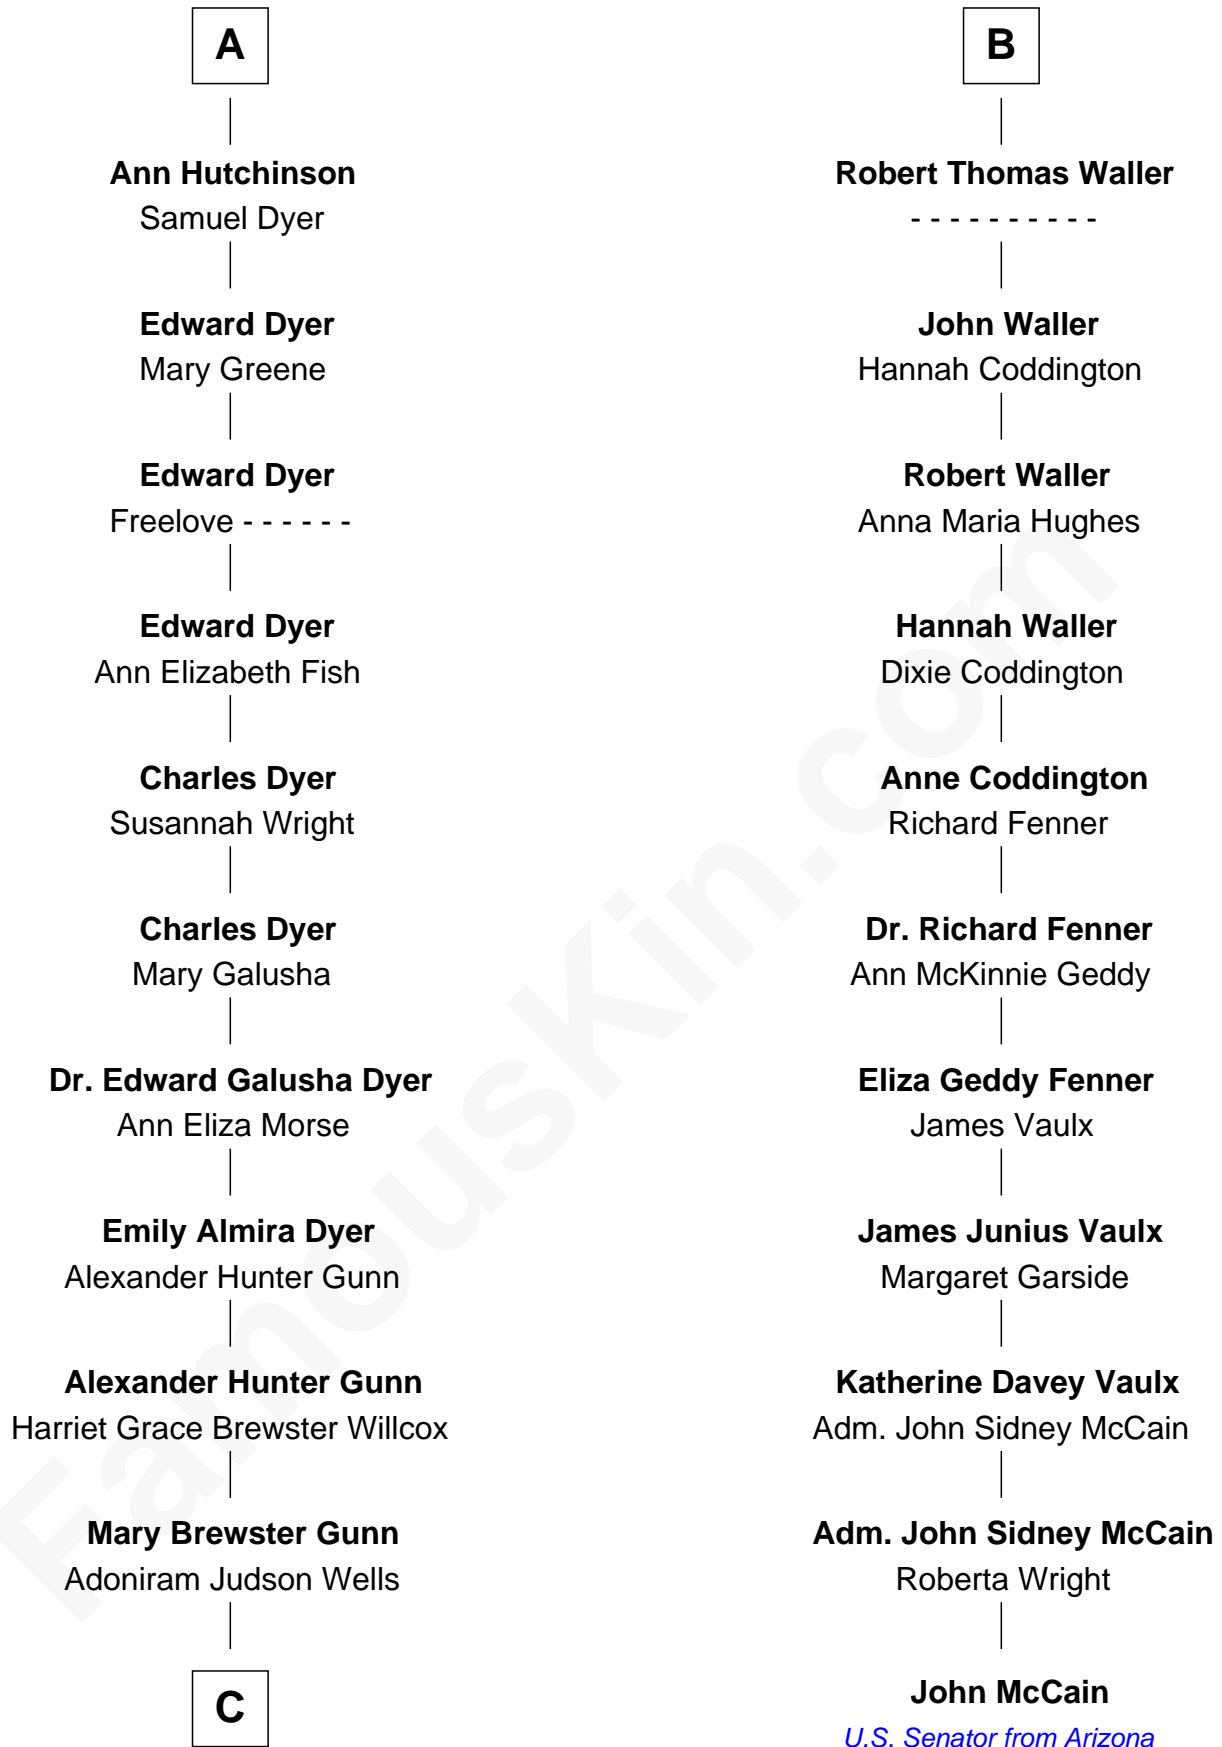

FamousKin.com Relationship Chart of

Elisabeth Shue

TV and Movie Actress

17th cousin 1 time removed of

John McCain

U.S. Senator from Arizona

Sir Thomas Blount
Margaret de Gresley

C

—
Anne Brewster Wells

James William Shue

—
Elisabeth Shue

TV and Movie Actress

FamousKin.com