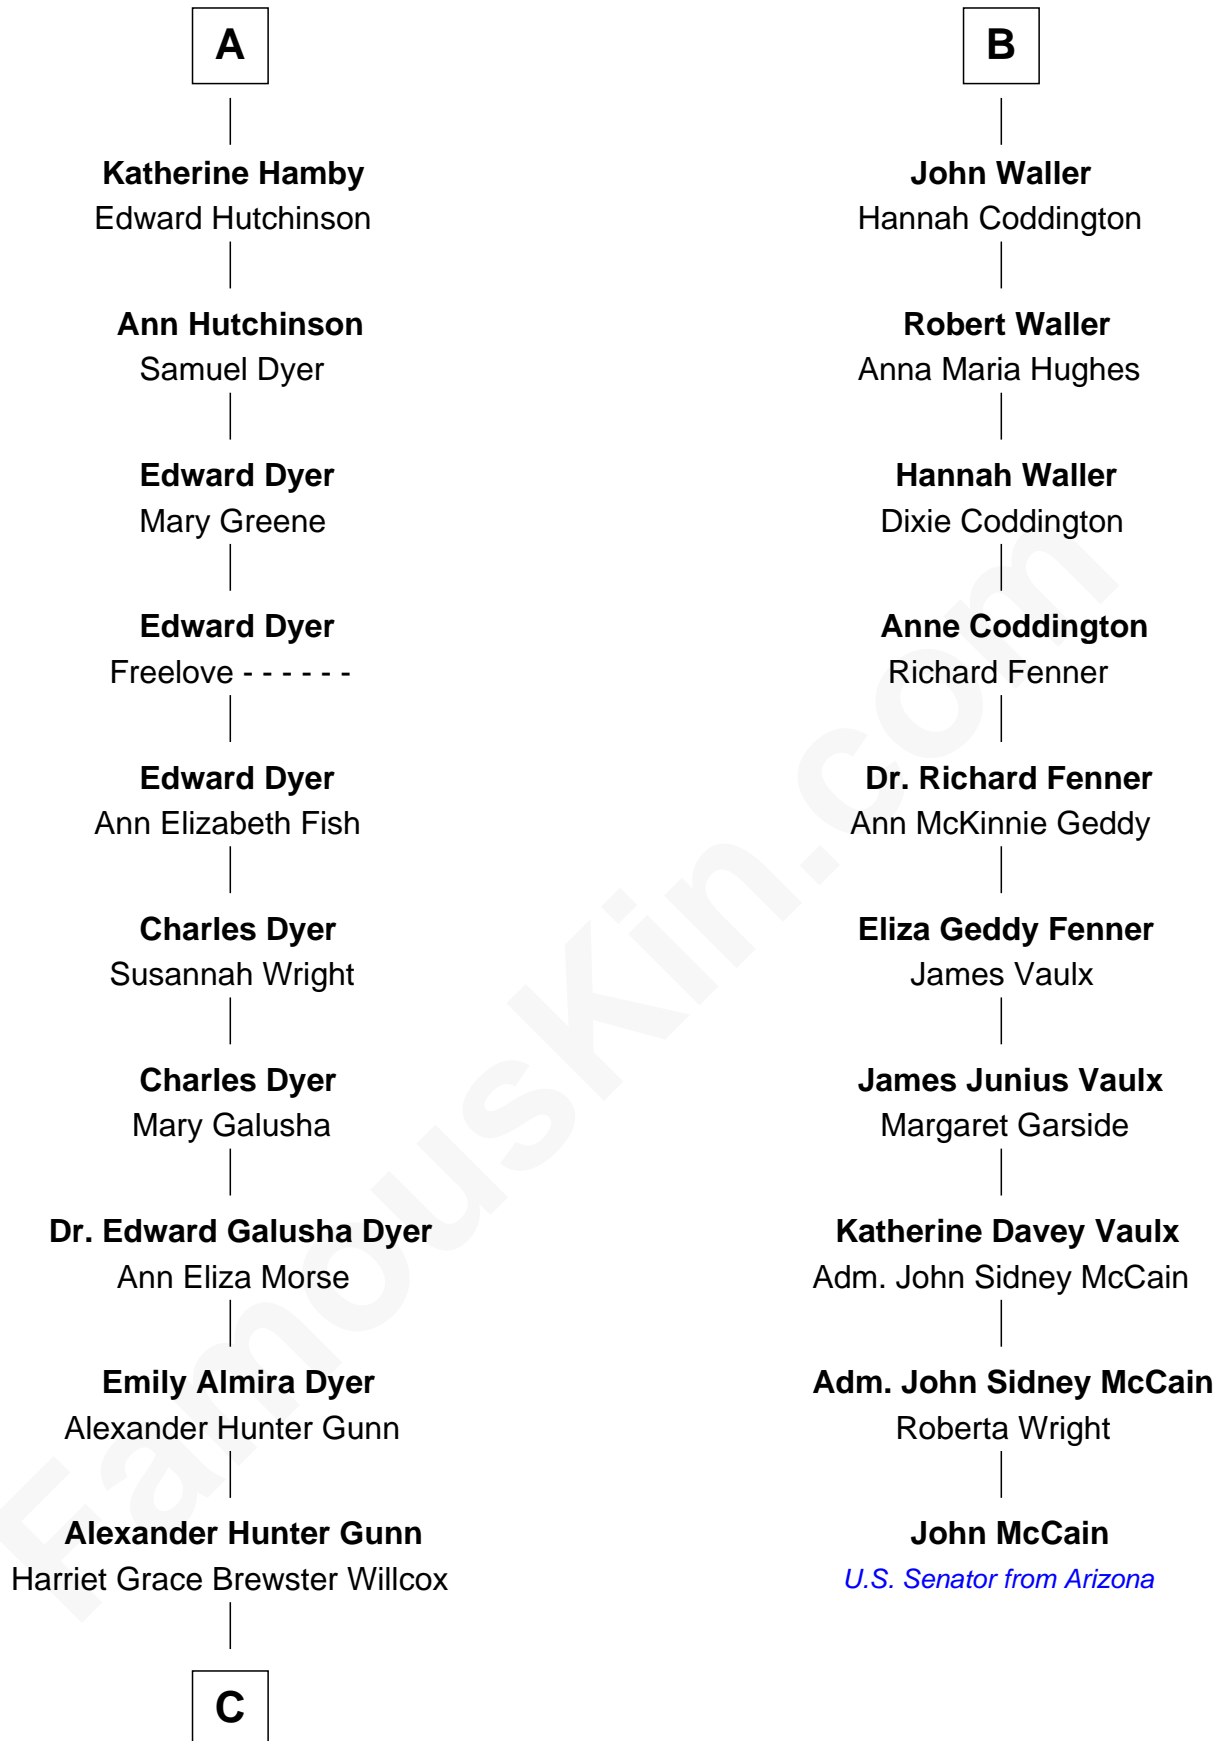

FamousKin.com Relationship Chart of

Elisabeth Shue

TV and Movie Actress

16th cousin 3 times removed of

John McCain

U.S. Senator from Arizona

Sir Baldwin Freville

Maude le Scrope

Margaret Freville
Sir Hugh Willoughby

Margery Willoughby
Sir Godfrey Hilton

Elizabeth Hilton
Richard Thimbleby

Anne Thimbleby
John Booth

Eleanor Booth
Edward Hamby

William Hamby
Margaret Blewett

Robert Hamby
Elizabeth Arnold

A

Elizabeth Freville
Sir Thomas Ferrers

Sir Henry Ferrers
Margaret Heckstall

Sir Edward Ferrers
Constance Brome

Elizabeth Ferrers
John Hampden

Griffith Hampden
Anne Cave

Anne Hampden
Robert Waller

Robert Thomas Waller

B

C

—
Mary Brewster Gunn
Adoniram Judson Wells

—
Anne Brewster Wells
James William Shue

—
Elisabeth Shue
TV and Movie Actress

FamousKin.com