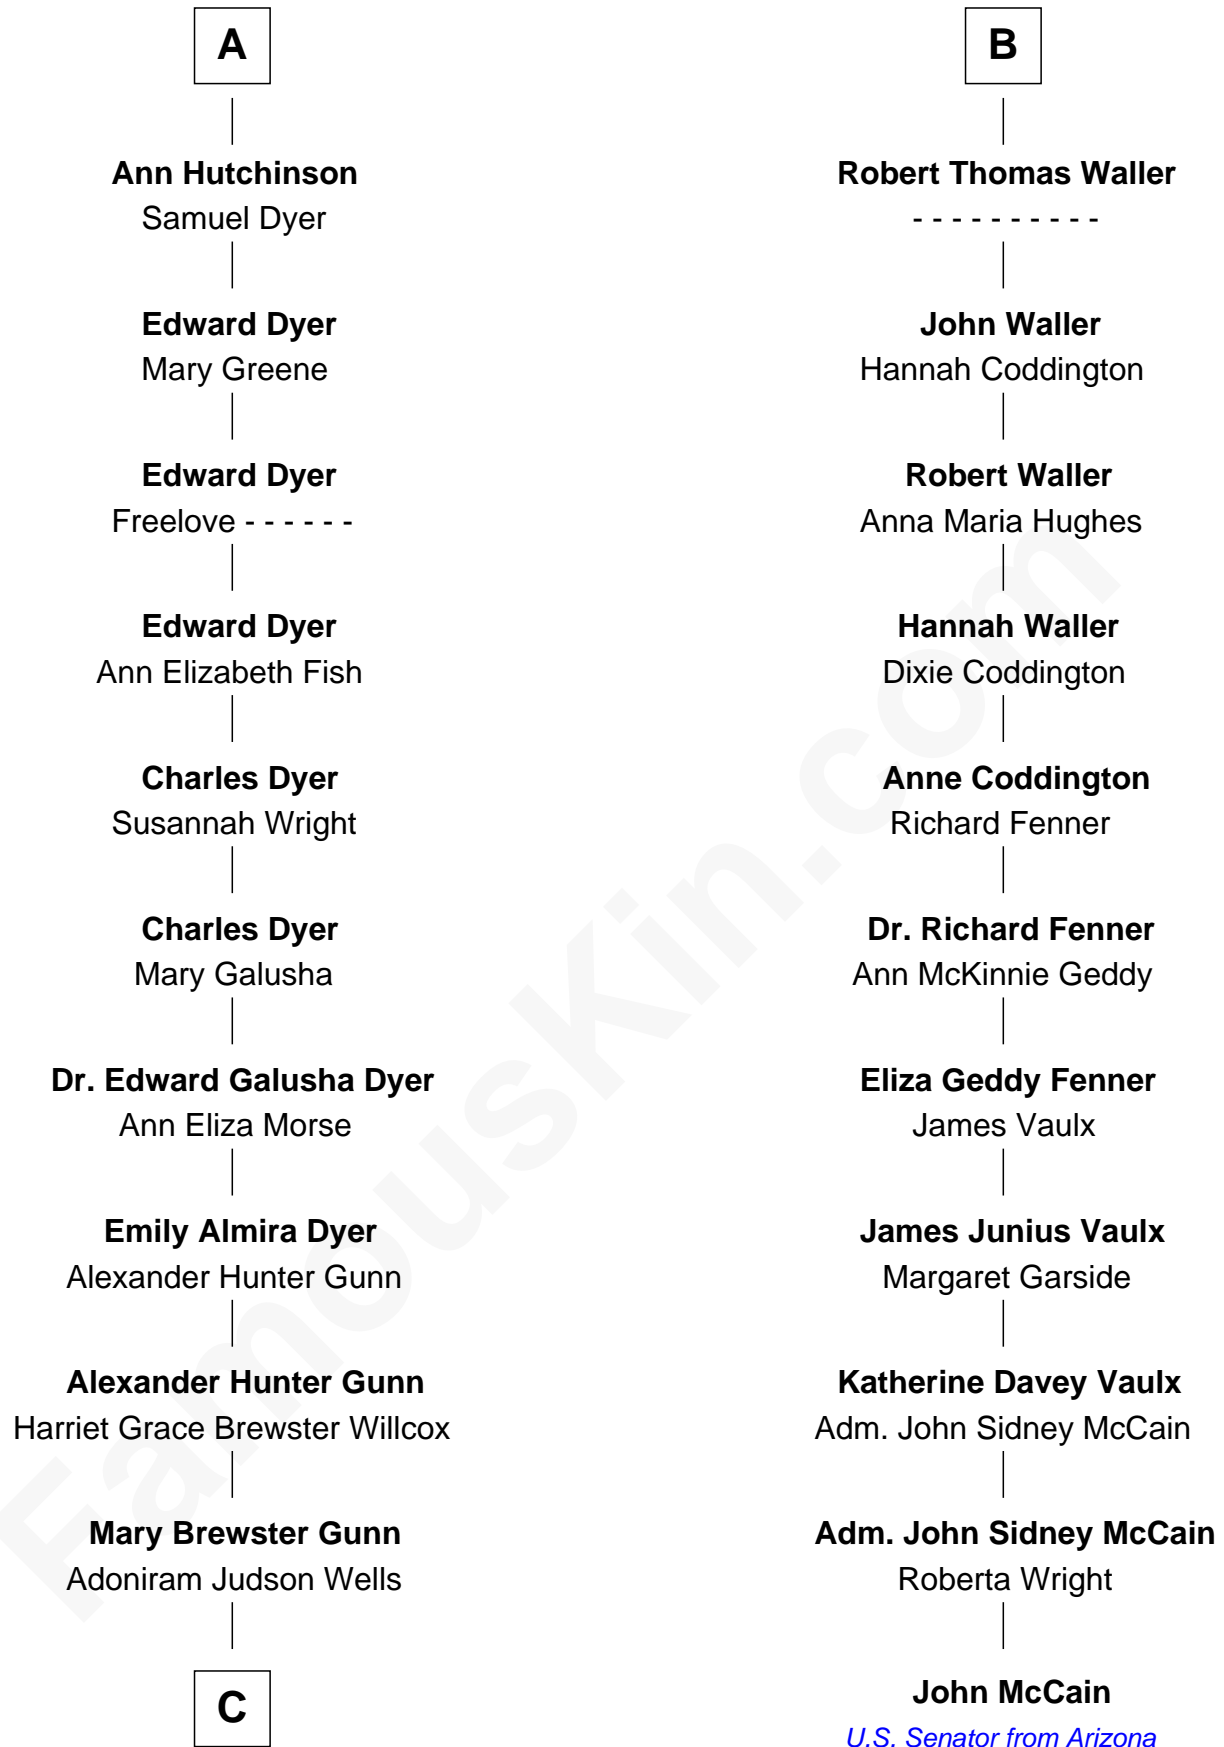

# FamousKin.com Relationship Chart of

**Elisabeth Shue**

*TV and Movie Actress*

17th cousin 1 time removed of

**John McCain**

*U.S. Senator from Arizona*

**Sir Hugh Willoughby**

Margaret Freville

**Margery Willoughby**

Sir Godfrey Hilton

**Elizabeth Hilton**

Richard Thimbleby

**Anne Thimbleby**

John Booth

**Eleanor Booth**

Edward Hamby

**William Hamby**

Margaret Blewett

**Robert Hamby**

Elizabeth Arnold

**Katherine Hamby**

Edward Hutchinson

**A**

**Isabel Willoughby**

Anthony Cave

**Anne Cave**

Griffith Hampden

**Anne Hampden**

Robert Waller

**B**

C

—  
**Anne Brewster Wells**