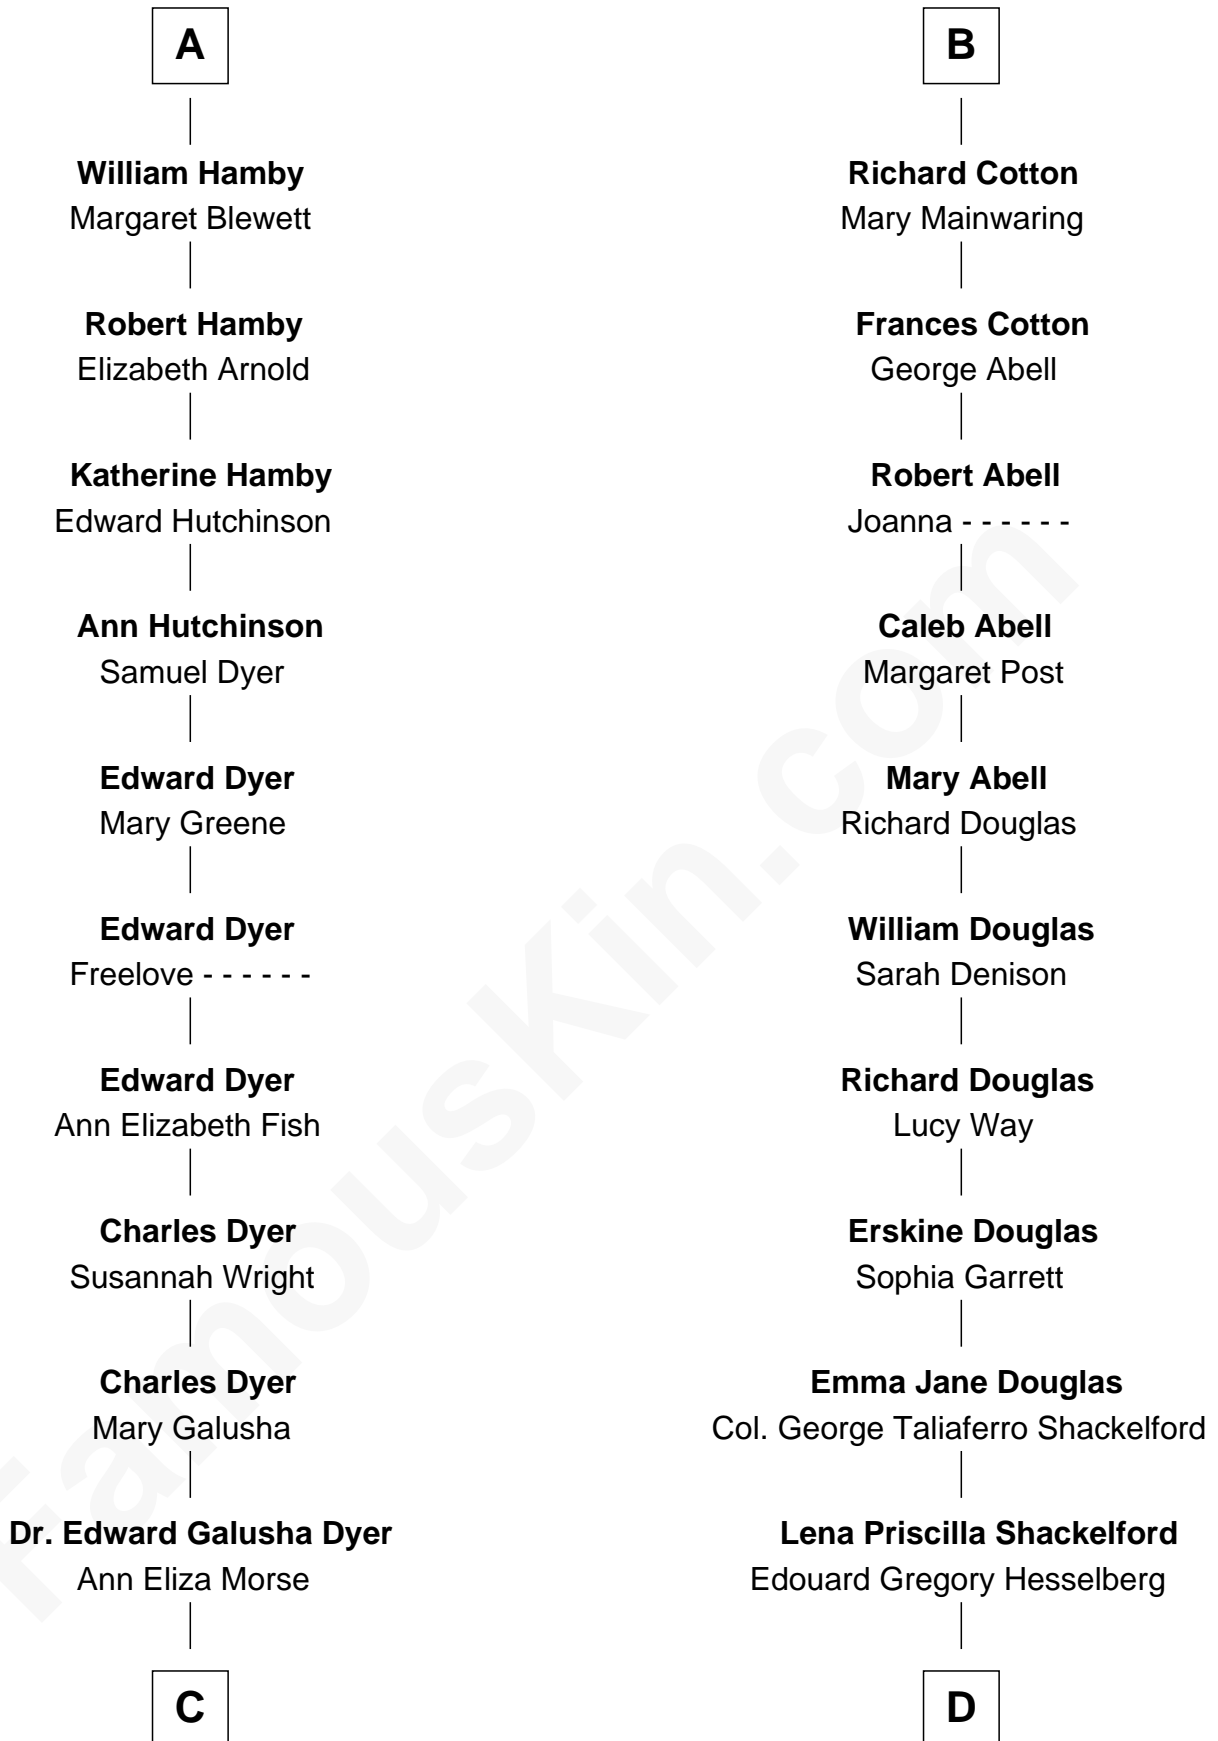

FamousKin.com Relationship Chart of

Elisabeth Shue

TV and Movie Actress

19th cousin 2 times removed of

Illeana Douglas

TV and Movie Actress

Sir Philip le Despencer

Joan de Cobham

C

Emily Almira Dyer
Alexander Hunter Gunn

Alexander Hunter Gunn
Harriet Grace Brewster Willcox

Mary Brewster Gunn
Adoniram Judson Wells

Anne Brewster Wells
James William Shue

Elisabeth Shue
TV and Movie Actress