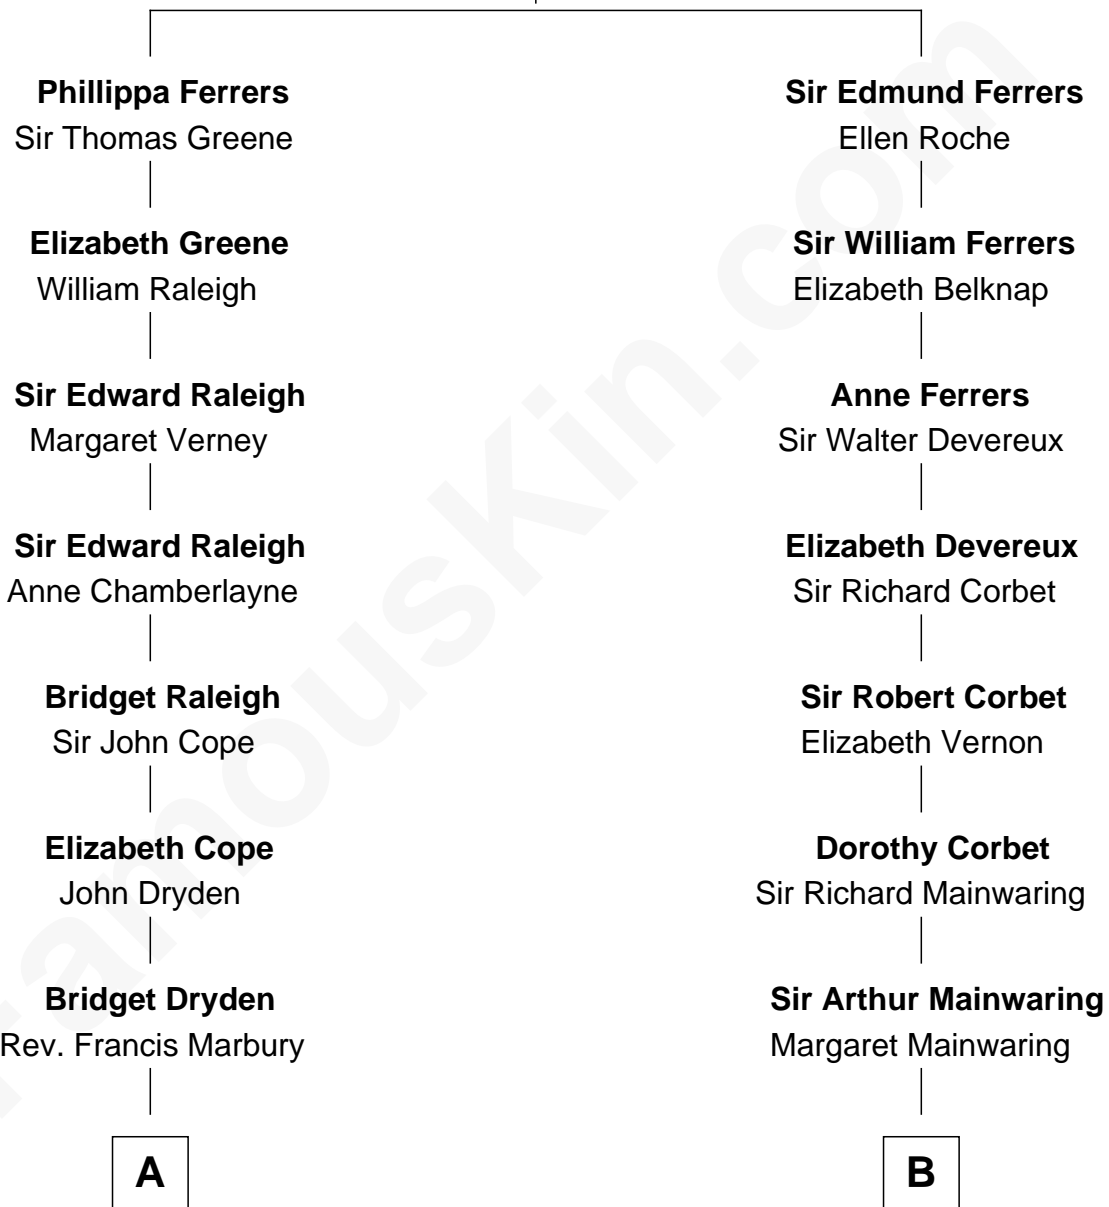

## Relationship Chart of

**Elisabeth Shue**

*TV and Movie Actress*

19th cousin 1 time removed of

**Illeana Douglas**

*TV and Movie Actress*

**Robert de Ferrers**  
Margaret Despencer

**C**

**Alexander Hunter Gunn**  
Harriet Grace Brewster Willcox

**Mary Brewster Gunn**  
Adoniram Judson Wells

**Anne Brewster Wells**  
James William Shue

**Elisabeth Shue**  
*TV and Movie Actress*

**D**

**Melvyn Edouard Hesselberg**  
Rosalind Hightower