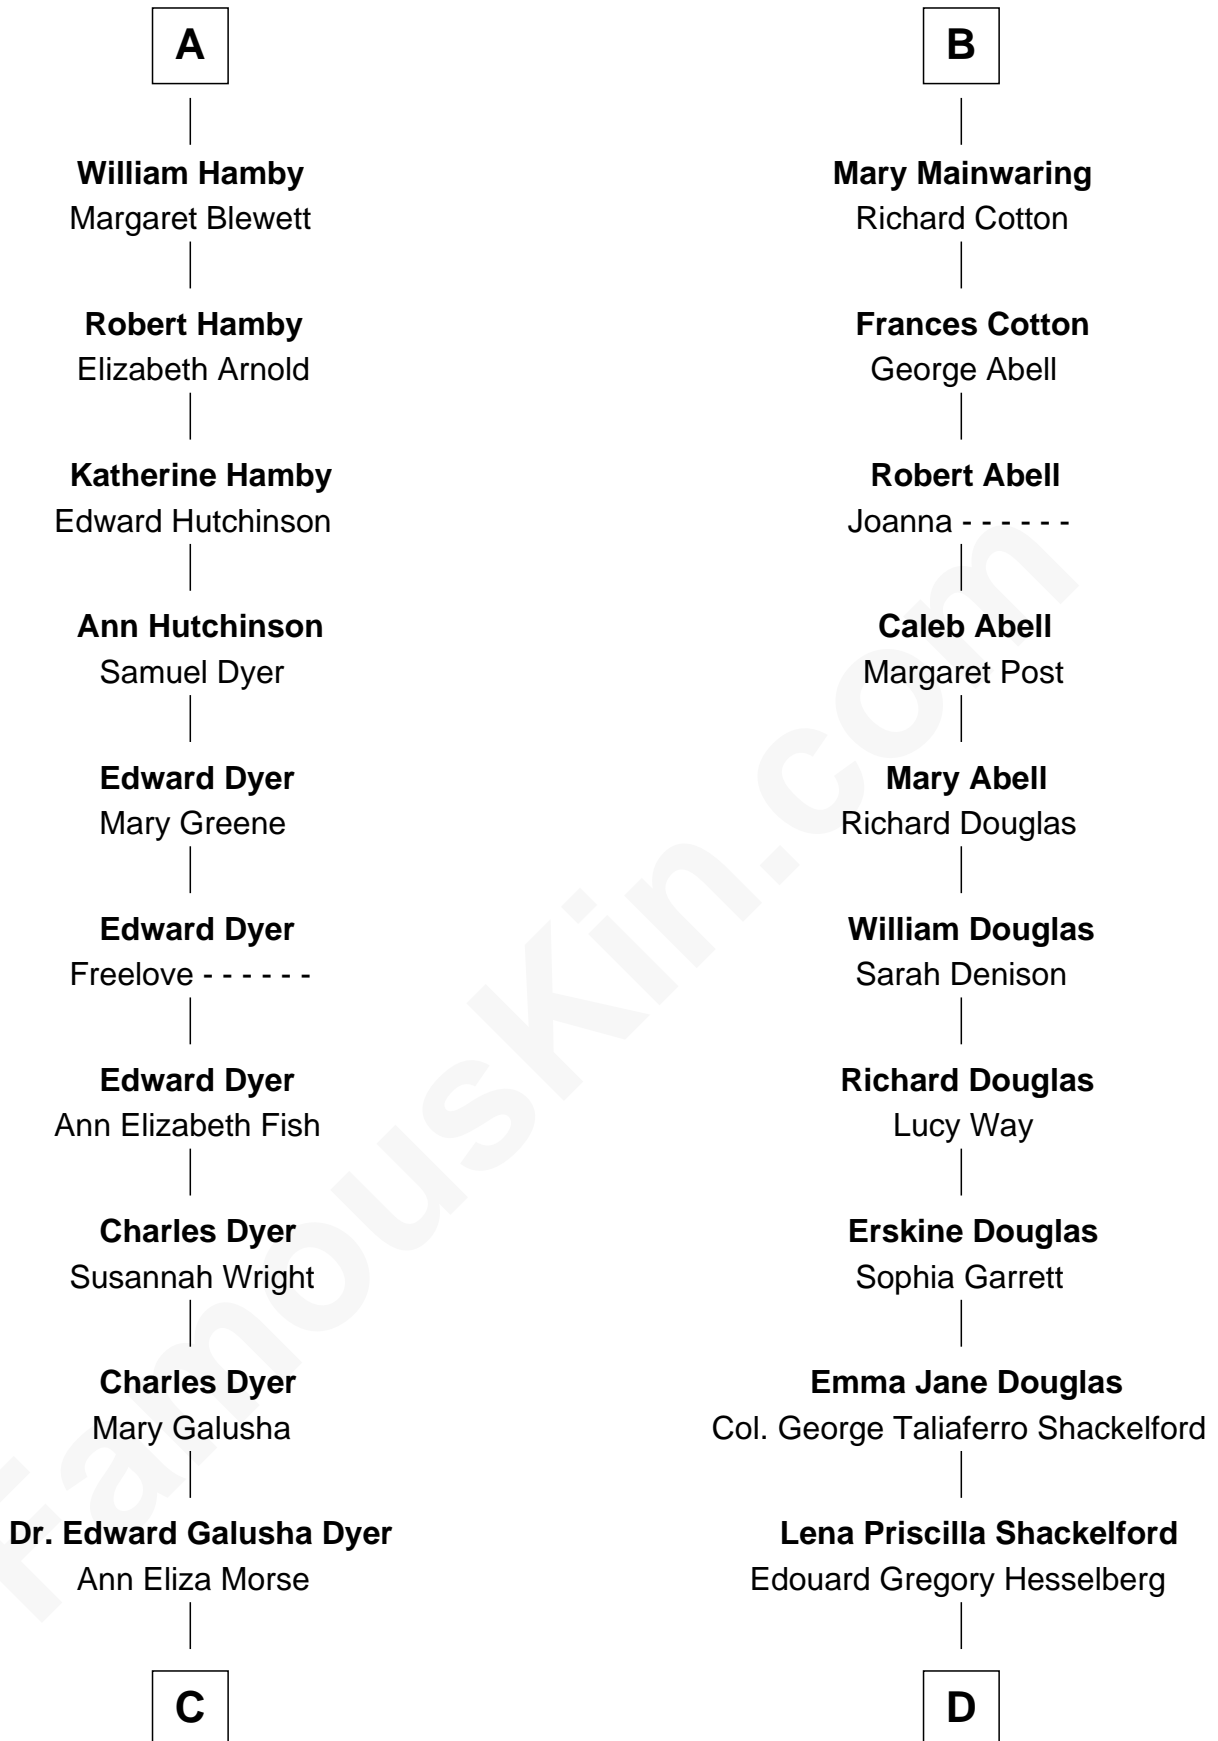

FamousKin.com Relationship Chart of

Elisabeth Shue

TV and Movie Actress

19th cousin 2 times removed of

Illeana Douglas

TV and Movie Actress

John de Welles

Maud de Roos

C

Emily Almira Dyer
Alexander Hunter Gunn

Alexander Hunter Gunn
Harriet Grace Brewster Willcox

Mary Brewster Gunn
Adoniram Judson Wells

Anne Brewster Wells
James William Shue

Elisabeth Shue
TV and Movie Actress