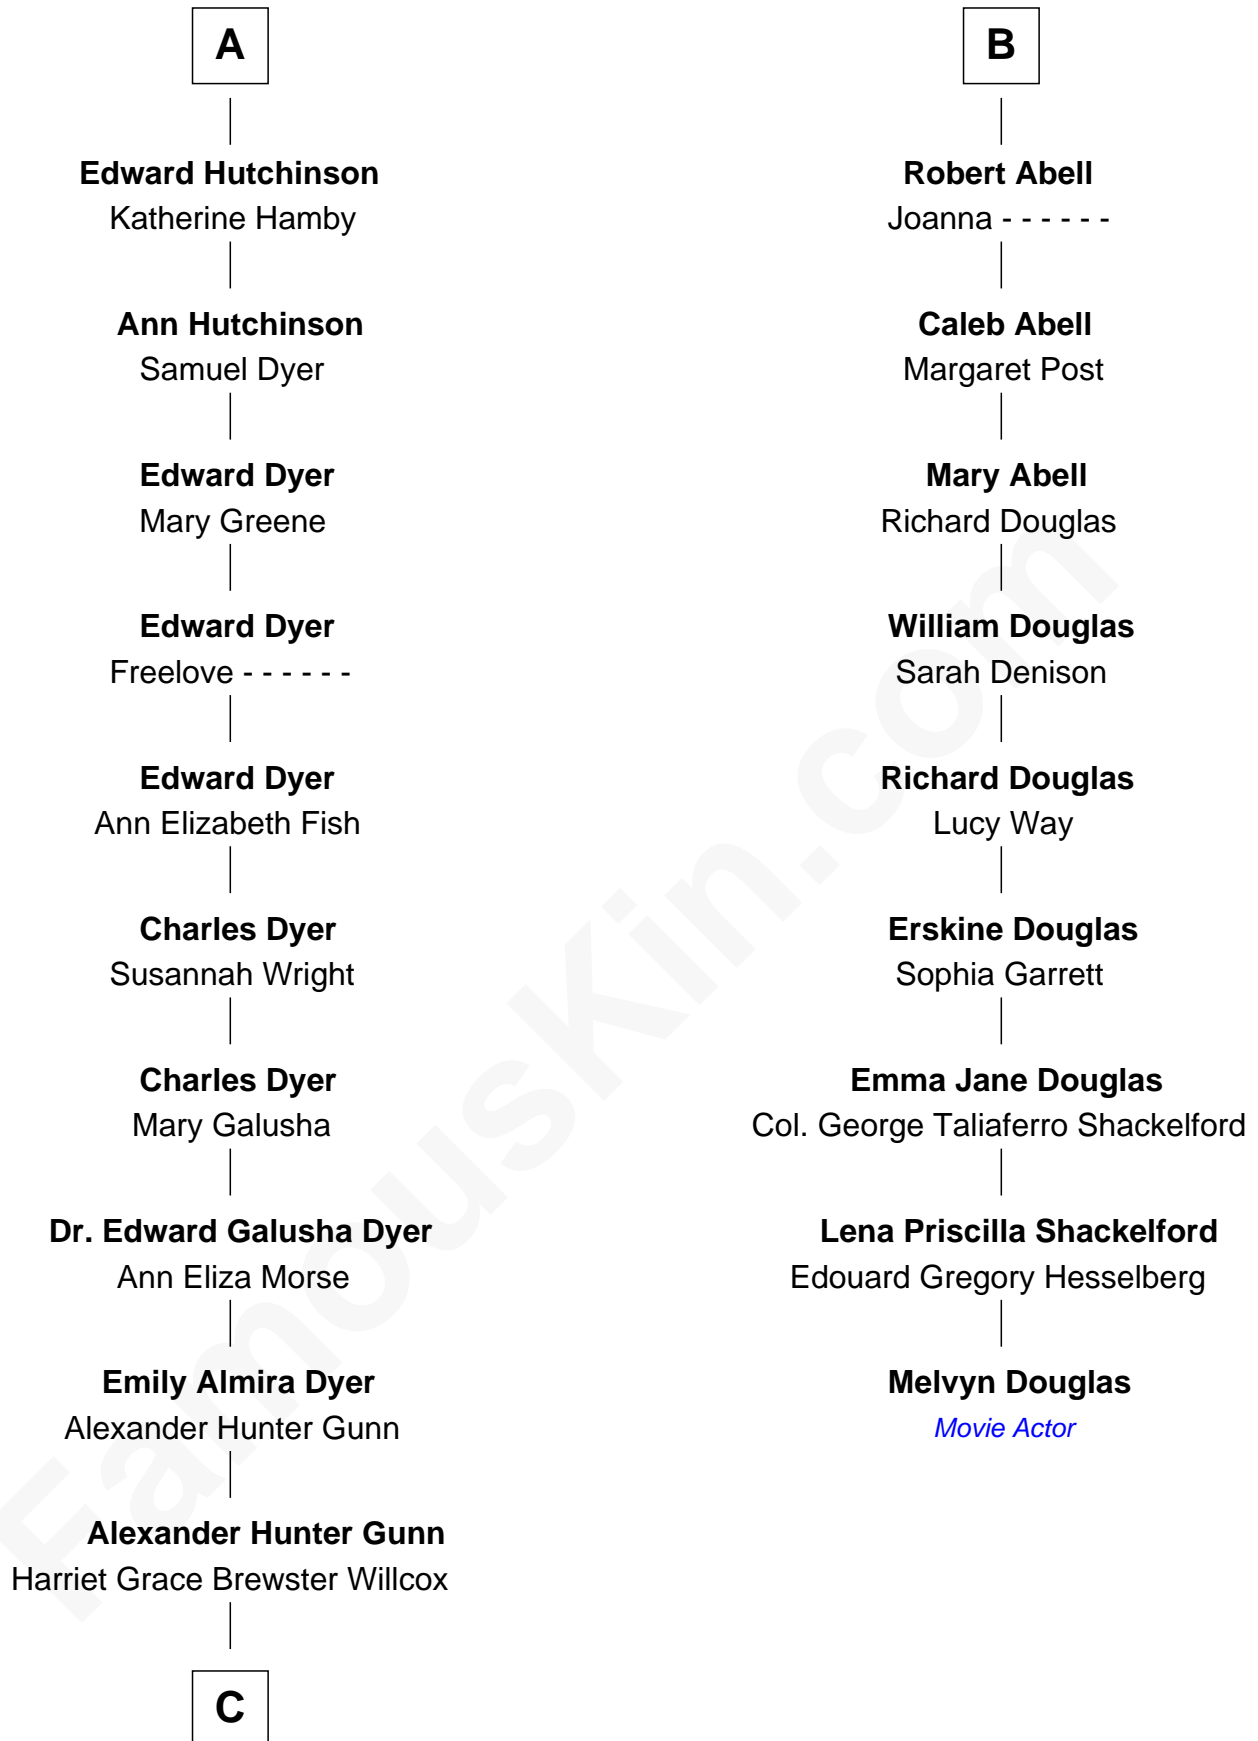

FamousKin.com Relationship Chart of

Elisabeth Shue

TV and Movie Actress

15th cousin 4 times removed of

Melvyn Douglas

Movie Actor

Sir Walter Blount

Sancha de Ayala

Mary Onley

Richard Cotton

Mary Mainwaring

Frances Cotton

George Abell

B

C

—
Mary Brewster Gunn
Adoniram Judson Wells